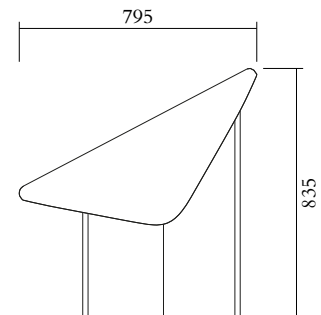

MADE IN
Slovenia

Sizes in mm. Variations in colour and size are available for some collections, please contact Areti for more details.

Our collections are hand made and made to order, small irregularities in shape or surface will occur, they are inherent to the hand made process and should not be seen as flaws. For detailed information on any products: contact@atelierareti.com