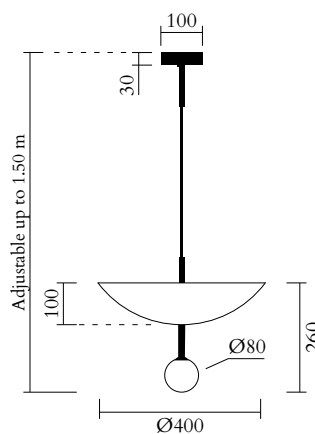

ATELIER ARETI

PRODUCT

Up down 117

Pendant light / Bowl up / Fabric cable

MATERIALS AND COLOUR OPTIONS

Powder coated metal; white glass; brushed brass ; fabric covered cable

VERSIONS

Black tube, ceiling attachment and fabric cable; brushed brass bowl 117OL-P01-BR01

White tube, ceiling attachment and fabric cable; brushed brass bowl 117OL-P01-BR02

Black tube, ceiling attachment, bowl and fabric cable 117OL-P01-ME01

White tube, ceiling attachment, bowl and fabric cable 117OL-P01-ME02

TECHNICAL DETAILS

1 x G9 LED 5W max

Recommended bulb size: diameter 16mm, total length 47mm (diameter must be under 20mm)

110-230V

IP20

Light bulb not included

WEIGHT

8 kg

MADE IN

Germany

Sizes in mm. Flat attachments available only under request. Variations in colour and size are available for some collections, please contact Areti for more details.

Our collections are hand made and made to order, small irregularities in shape or surface will occur, they are inherent to the hand made process and should not be seen as flaws. For detailed information on any products: contact@atelierareti.com