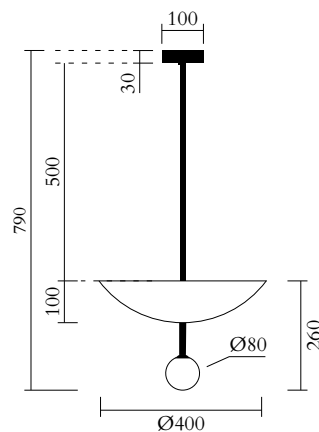

ATELIER ARETI

PRODUCT

Up down 117

Pendant light / Bowl up with light / Metal tube

MATERIALS AND COLOUR OPTIONS

Powder coated metal; white glass; brushed brass; white acrylic panel

VERSIONS

Black tube, ceiling attachment and metal tube; brushed brass bowl 117OL-P07-BR01

White tube, ceiling attachment and metal tube; brushed brass bowl 117OL-P07-BR02

Black tube, ceiling attachment, bowl and metal tube 117OL-P07-ME01

White tube, ceiling attachment, bowl and metal tube 117OL-P07-ME02

TECHNICAL DETAILS

6 x G9 LED 5W max

Recommended bulb size: diameter 16mm, total length 47mm (diameter must be under 20mm)

110-230V

IP20

White acrylic panel equipped by 5 x G9 bulbs

Light bulb for the globe not included

WEIGHT

10 kg

MADE IN

Germany

Sizes in mm. Flat attachments available only under request. Variations in colour and size are available for some collections, please contact Areti for more details.

Our collections are hand made and made to order, small irregularities in shape or surface will occur, they are inherent to the hand made process and should not be seen as flaws. For detailed information on any products: contact@atelierareti.com