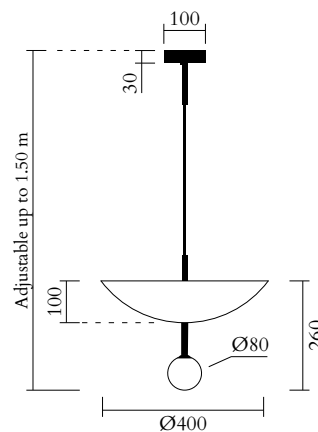

TECHNICAL DETAILS

6 x G9 LED 5W max

Recommended bulb size: diameter 16mm, total length 47mm (diameter must be under 20mm)

110-230V

IP20

White acrylic panel equipped by 5 x G9 bulbs

Light bulb for the globe not included

White tube, ceiling attachment, bowl and fabric cable 117OL-P05-ME02

TECHNICAL DETAILS

6 x G9 LED 5W max

Recommended bulb size: diameter 16mm, total length 47mm (diameter must be under 20mm)

110-230V

IP20

White acrylic panel equipped by 5 x G9 bulbs

Light bulb for the globe not included

WEIGHT

8 kg

MADE IN

Germany

Sizes in mm. Flat attachments available only under request. Variations in colour and size are available for some collections, please contact Areti for more details.

White tube, ceiling attachment, bowl and fabric cable 117OL-P06-ME02

TECHNICAL DETAILS

6 x G9 LED 5W max

Recommended bulb size: diameter 16mm, total length 47mm (diameter must be under 20mm)

110-230V

IP20

White acrylic panel equipped by 5 x G9 bulbs