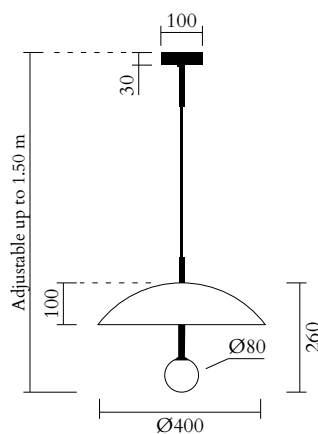

White tube, ceiling attachment, bowl and fabric cable 117OL-P05-ME02

TECHNICAL DETAILS

6 x G9 LED 5W max

Recommended bulb size: diameter 16mm, total length 47mm (diameter must be under 20mm)

110-230V

IP20

White acrylic panel equipped by 5 x G9 bulbs

White tube, ceiling attachment, bowl and fabric cable 117OL-P06-ME02

TECHNICAL DETAILS

6 x G9 LED 5W max

Recommended bulb size: diameter 16mm, total length 47mm (diameter must be under 20mm)

110-230V

IP20

White acrylic panel equipped by 5 x G9 bulbs

Light bulb for the globe not included

WEIGHT

8 kg

MADE IN

Germany

Sizes in mm. Flat attachments available only under request. Variations in colour and size are available for some collections, please contact Areti for more details.

TECHNICAL DETAILS

6 x G9 LED 5W max

Recommended bulb size: diameter 16mm, total length 47mm (diameter must be under 20mm)

110-230V

IP20

White acrylic panel equipped by 5 x G9 bulbs

Light bulb for the globe not included