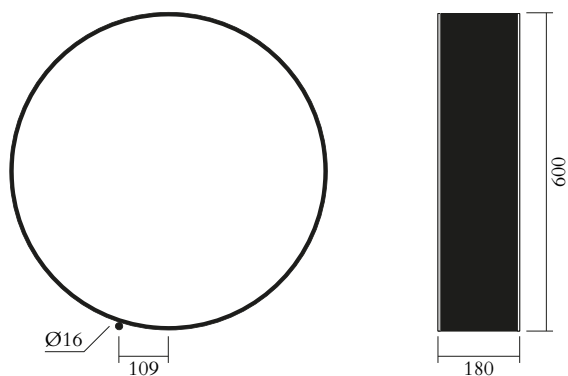

ATELIER ARETI

PRODUCT

Round 145
Floor light

MATERIALS AND COLOUR OPTIONS

Powder coated metal; white acrylic

VERSIONS

Black structure 145OL-F01-ME01

White structure 145OL-F01-ME02

TECHNICAL DETAILS

5 x E27 LED 10W max (US: E26)

110-230V

IP20

Light bulbs not included

WEIGHT

18 kg

CABLE LENGTH

2,00 m

DIMMABLE

The standard version is not dimmable; we do however offer the LED dimmer with Trailing edge technology upon request

MADE IN

Germany

Sizes in mm. Flat attachments available only under request. Variations in colour and size are available for some collections, please contact Areti for more details.

Our collections are hand made and made to order, small irregularities in shape or surface will occur, they are inherent to the hand made process and should not be seen as flaws. For detailed information on any products: contact@atelierareti.com