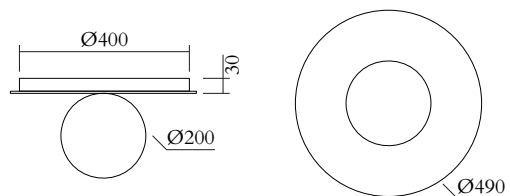

1 x E27 LED 10W max (US: E26)

110-230V

IP20

Light bulb not included

WEIGHT

15 kg

MADE IN

Germany