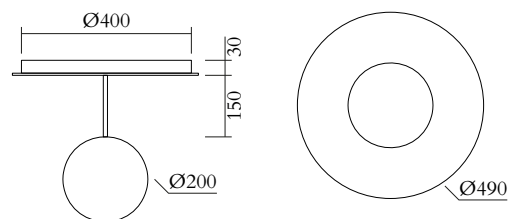

ATELIER ARETI

PRODUCT

Plate and sphere 173

Ceiling light / Option 2 / Small plate with tube

MATERIALS AND COLOUR OPTIONS

Polished brass; white glass

VERSIONS

Polished brass disc 173OL-C04-BR01

TECHNICAL DETAILS

1 x E27 LED 10W max (US: E26)

110-230V

IP20

Light bulb not included

WEIGHT

15 kg

MADE IN

Germany

Sizes in mm. Flat attachments available only under request. Variations in colour and size are available for some collections, please contact Areti for more details.

Our collections are hand made and made to order, small irregularities in shape or surface will occur, they are inherent to the hand made process and should not be seen as flaws. For detailed information on any products: contact@atelierareti.com