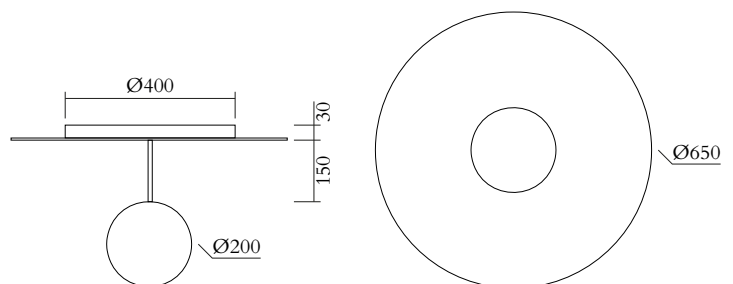

ATELIER ARETI

PRODUCT

Plate and sphere 173

Ceiling light / Option 2 / Large plate with tube

MATERIALS AND COLOUR OPTIONS

Polished brass; white glass

VERSIONS

Polished brass disc 173OL-C03-BR01

TECHNICAL DETAILS

1 x E27 LED 10W max (US: E26)

110-230V

IP20

Light bulb not included

WEIGHT

15 kg

MADE IN

Germany

Sizes in mm. Flat attachments available only under request. Variations in colour and size are available for some collections, please contact Areti for more details.

Our collections are hand made and made to order, small irregularities in shape or surface will occur, they are inherent to the hand made process and should not be seen as flaws. For detailed information on any products: contact@atelierareti.com