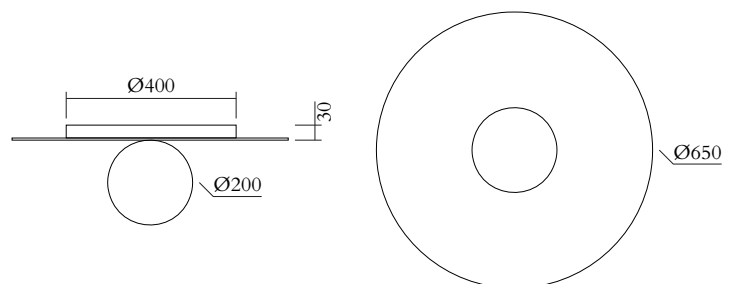

1 x E27 LED 10W max (US: E26)

110-230V

IP20

Light bulb not included

WEIGHT

15 kg

MADE IN

Germany