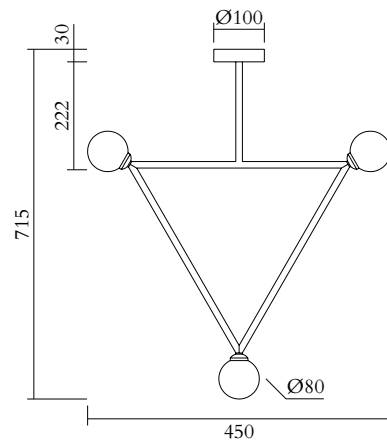

ATELIER ARETI

PRODUCT

Circle rhombus triangle 316
Pendant light / Triangle / 3 globes

MATERIALS AND COLOUR OPTIONS

Brushed brass; powder coated metal; white glass

VERSIONS

Brass structure 316OL-P03-BR01
Black structure 316OL-P03-ME01
White structure 316OL-P03-ME02

TECHNICAL DETAILS

3 x G9 LED 5W max
Recommended bulb size: diameter 16mm, total length
47mm (diameter must be under 20 mm)
110-230V
IP20
Light bulbs not included

WEIGHT

6 kg

MADE IN

Germany

Sizes in mm. Flat attachments available only under request. Variations in colour and size are available for some collections, please contact Areti for more details.

Our collections are hand made and made to order, small irregularities in shape or surface will occur, they are inherent to the hand made process and should not be seen as flaws. For detailed information on any products: contact@atelierareti.com