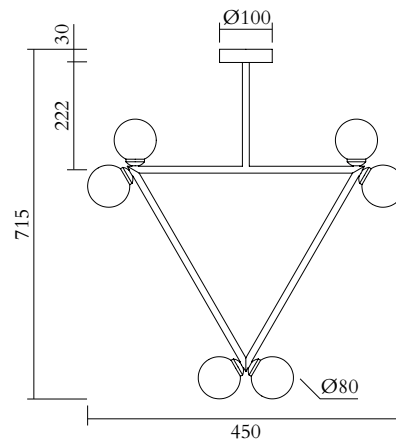

ATELIER ARETI

PRODUCT

Circle rhombus triangle 316
Pendant light / Triangle / 6 globes

MATERIALS AND COLOUR OPTIONS

Brushed brass; powder coated metal; white glass

VERSIONS

Brass structure 316OL-P04-BR01
Black structure 316OL-P04-ME01
White structure 316OL-P04-ME02

TECHNICAL DETAILS

6 x G9 LED 5W max
Recommended bulb size: diameter 16mm, total length
47mm (diameter must be under 20 mm)
110-230V
IP20
Light bulbs not included

WEIGHT

6 kg

MADE IN

Germany

Sizes in mm. Flat attachments available only under request. Variations in colour and size are available for some collections, please contact Areti for more details.

Our collections are hand made and made to order, small irregularities in shape or surface will occur, they are inherent to the hand made process and should not be seen as flaws. For detailed information on any products: contact@atelierareti.com