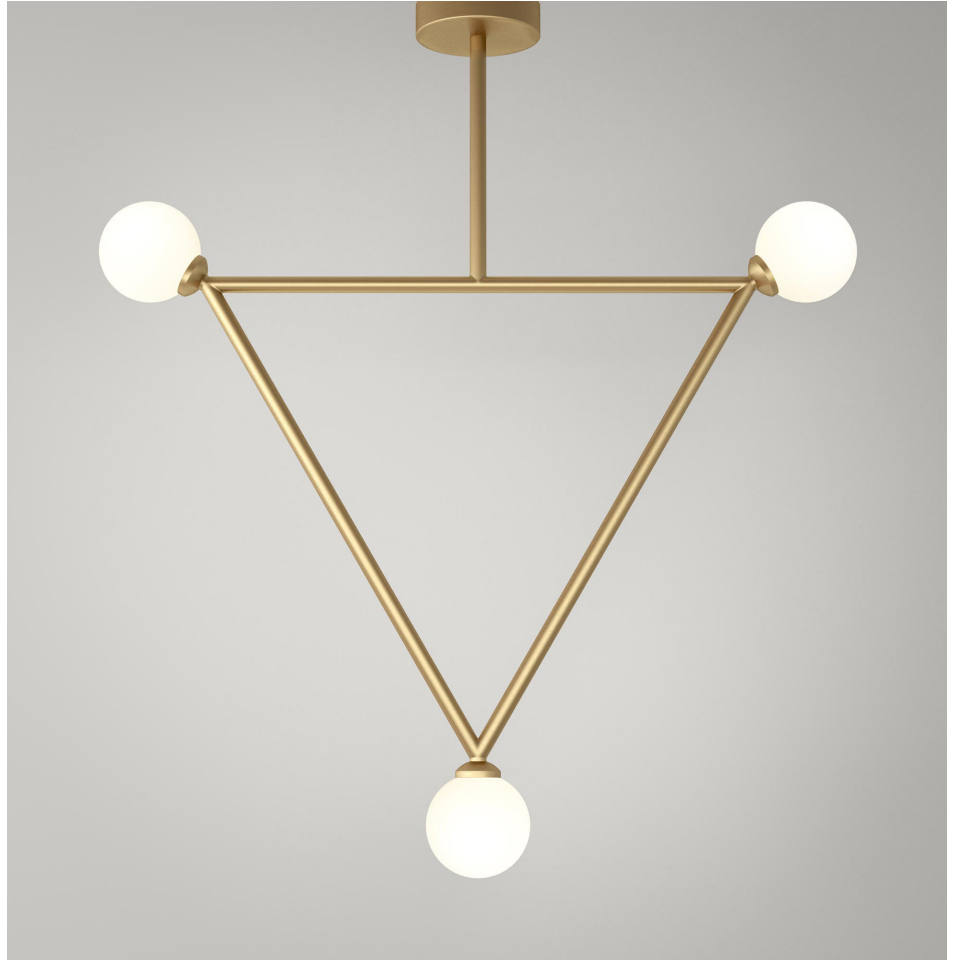

ATELIER ARETI

PRODUCT

Circle rhombus triangle 316
Pendant light / Triangle / 3 globes

MATERIALS AND COLOUR OPTIONS

Brushed brass; powder coated metal; white glass

VERSIONS

Brass structure 316OL-P03-BR01
Black structure 316OL-P03-ME01
White structure 316OL-P03-ME02

TECHNICAL DETAILS

3 x G9 LED 5W max
Recommended bulb size: diameter 16mm, total length
47mm (diameter must be under 20 mm)
110-230V
IP20
Light bulbs not included

WEIGHT

6 kg

MADE IN

Germany

Sizes in mm. Flat attachments available only under request. Variations in colour and size are available for some collections, please contact Areti for more details.

Our collections are hand made and made to order, small irregularities in shape or surface will occur, they are inherent to the hand made process and should not be seen as flaws. For detailed information on any products: contact@atelierareti.com