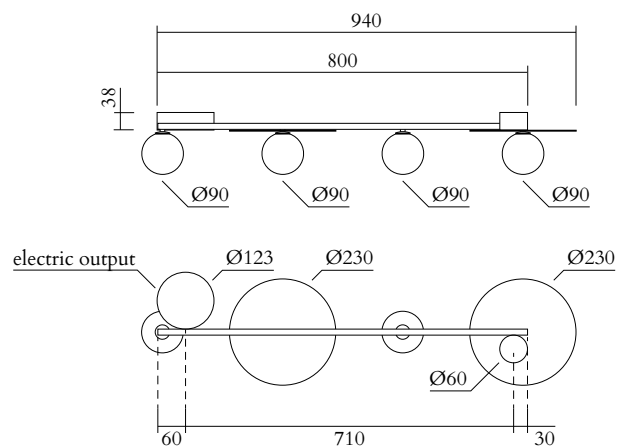

ATELIER ARETI

PRODUCT

Line, Globes and Discs 320
Ceiling light / Medium / 4 globes + 2 discs

MATERIALS AND COLOUR OPTIONS

Brushed brass; white glass

VERSIONS

Brushed brass structure 320OL-C04-BR01

TECHNICAL DETAILS

4 x G9 LED 5W max
110-230V
IP20
Light bulbs not included

MADE IN

Germany

Sizes in mm. Flat attachments available under request. Variations in colour and size are available for some collections, please contact Areti for more details.

Our collections are hand made and made to order, small irregularities in shape or surface will occur, they are inherent to the hand made process and should not be seen as flaws. For detailed information on any products: contact@atelierareti.com