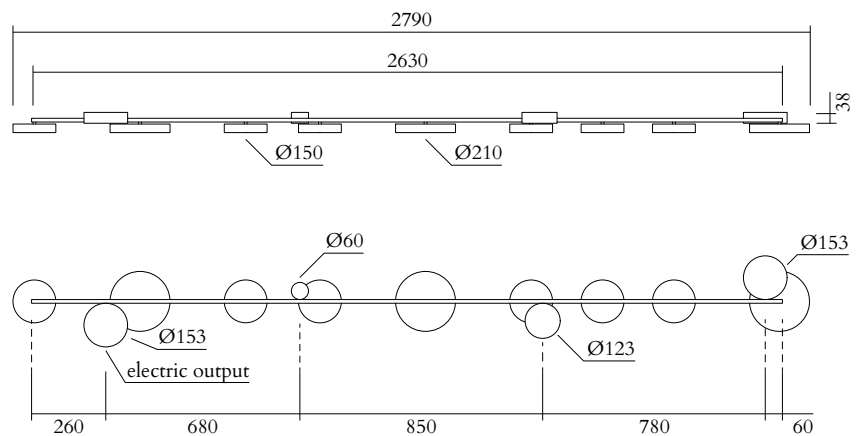

ATELIER ARETI

PRODUCT

Line, Globes and Discs 320
Ceiling light / Long / 9 circles

MATERIALS AND COLOUR OPTIONS

Brushed brass; white acrylic

VERSIONS

Brushed brass structure 320OL-C06-BR01

LED SPECIFICATION

Built in LED 186W
Input voltage EU: 230V
Input voltage US: 110V
Output voltage: 24V
2700K
IP20

NOTE

Built in LED light source can be changed by Atelier Areti or a qualified workshop only

MADE IN

Germany

Sizes in mm. Flat attachments available under request. Variations in colour and size are available for some collections, please contact Areti for more details.

Our collections are hand made and made to order, small irregularities in shape or surface will occur, they are inherent to the hand made process and should not be seen as flaws. For detailed information on any products: contact@atelierareti.com