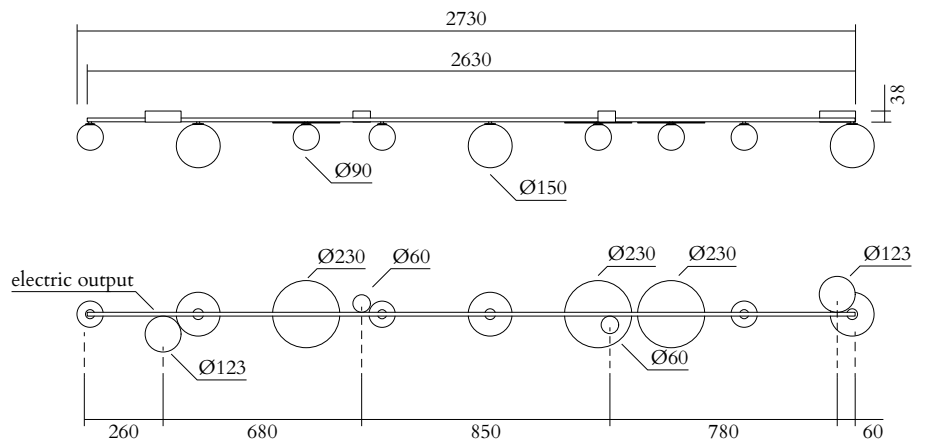

ATELIER ARETI

PRODUCT

Line, Globes and Discs 320
Ceiling light / Long / 9 globes + 3 discs

MATERIALS AND COLOUR OPTIONS

Brushed brass; white glass

VERSIONS

Brushed brass structure 320OL-C03-BR01

TECHNICAL DETAILS

Globe Ø90: 6 x G9 LED 5W max

Globe Ø150: 3 x G9 LED 5W max

110-230V

IP20

Light bulbs not included

MADE IN

Germany

Sizes in mm. Flat attachments available under request. Variations in colour and size are available for some collections, please contact Areti for more details.

Our collections are hand made and made to order, small irregularities in shape or surface will occur, they are inherent to the hand made process and should not be seen as flaws. For detailed information on any products: contact@atelierareti.com