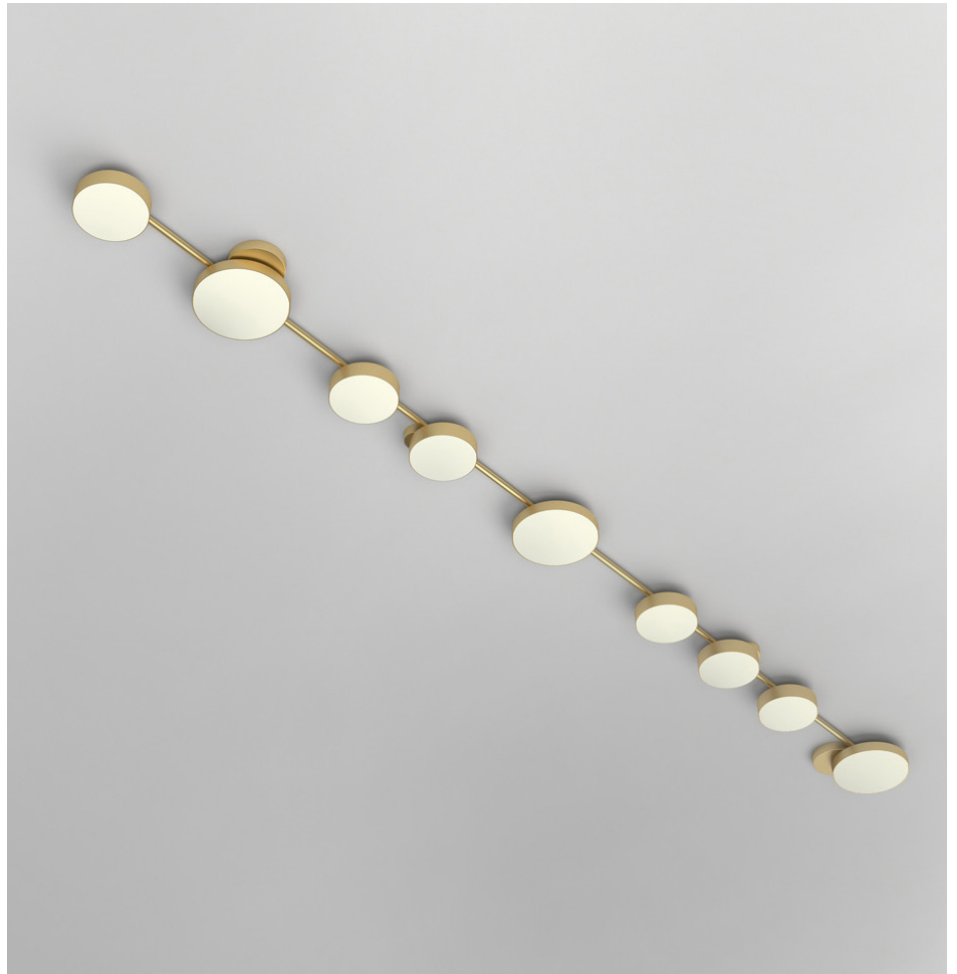

ATELIER ARETI

PRODUCT

Line, Globes and Discs 320
Ceiling light / Long / 9 circles

MATERIALS AND COLOUR OPTIONS

Brushed brass; white acrylic

VERSIONS

Brushed brass structure 320OL-C06-BR01

LED SPECIFICATION

Built in LED 186W
Input voltage EU: 230V
Input voltage US: 110V
Output voltage: 24V
2700K
IP20

NOTE

Built in LED light source can be changed by Atelier Areti or a qualified workshop only

MADE IN

Germany

Sizes in mm. Flat attachments available under request. Variations in colour and size are available for some collections, please contact Areti for more details.

Our collections are hand made and made to order, small irregularities in shape or surface will occur, they are inherent to the hand made process and should not be seen as flaws. For detailed information on any products: contact@atelierareti.com