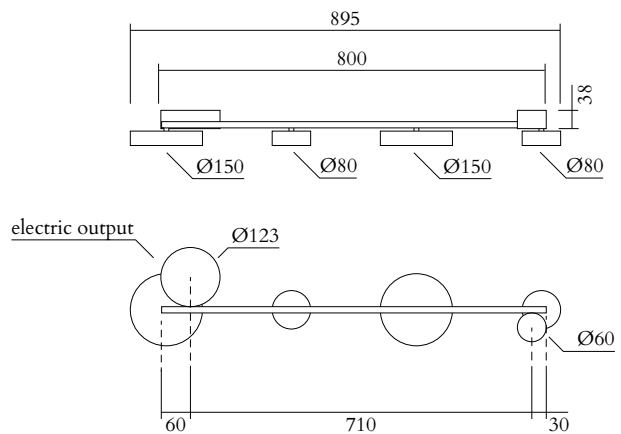

## MADE IN

Germany

Sizes in mm. Flat attachments available under request. Variations in colour and size are available for some collections, please contact Areti for more details.

Our collections are hand made and made to order, small irregularities in shape or surface will occur, they are inherent to the hand made process and should not be seen as flaws. For detailed information on any products: [contact@atelierareti.com](mailto:contact@atelierareti.com)