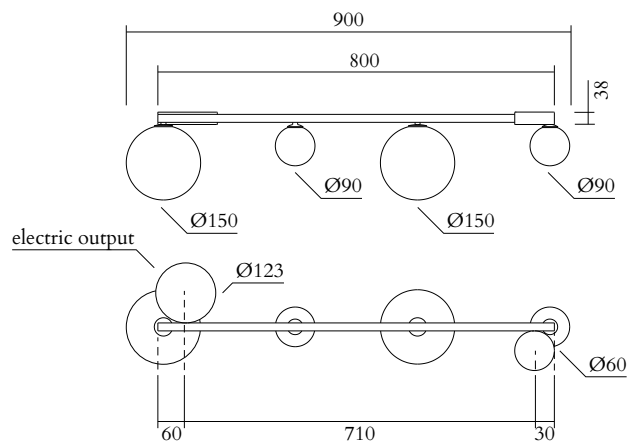

ATELIER ARETI

PRODUCT

Line, Globes and Discs 320
Ceiling light / Medium / 4 globes

MATERIALS AND COLOUR OPTIONS

Brushed brass; white glass

VERSIONS

Brushed brass structure 320OL-C01-BR01

TECHNICAL DETAILS

Globes Ø90: 2 x G9 LED 5W max
Globes Ø150: 2 x G9 LED 5W max
110-230V
IP20
Light bulbs not included

MADE IN

Germany

Sizes in mm. Flat attachments available under request. Variations in colour and size are available for some collections, please contact Areti for more details.

Our collections are hand made and made to order, small irregularities in shape or surface will occur, they are inherent to the hand made process and should not be seen as flaws. For detailed information on any products: contact@atelierareti.com