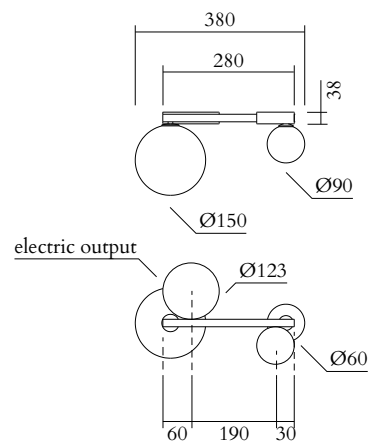

ATELIER ARETI

PRODUCT

Line, Globes and Discs 320
Ceiling light / Short / 2 globes

MATERIALS AND COLOUR OPTIONS

Brushed brass; white glass

VERSIONS

Brushed brass structure 320OL-C02-BR01

TECHNICAL DETAILS

Globe Ø90: 1 x G9 LED 5W max

Globe Ø150: 1 x G9 LED 5W max

110-230V

IP20

Light bulbs not included

MADE IN

Germany

Sizes in mm. Flat attachments available under request. Variations in colour and size are available for some collections, please contact Areti for more details.

Our collections are hand made and made to order, small irregularities in shape or surface will occur, they are inherent to the hand made process and should not be seen as flaws. For detailed information on any products: contact@atelierareti.com