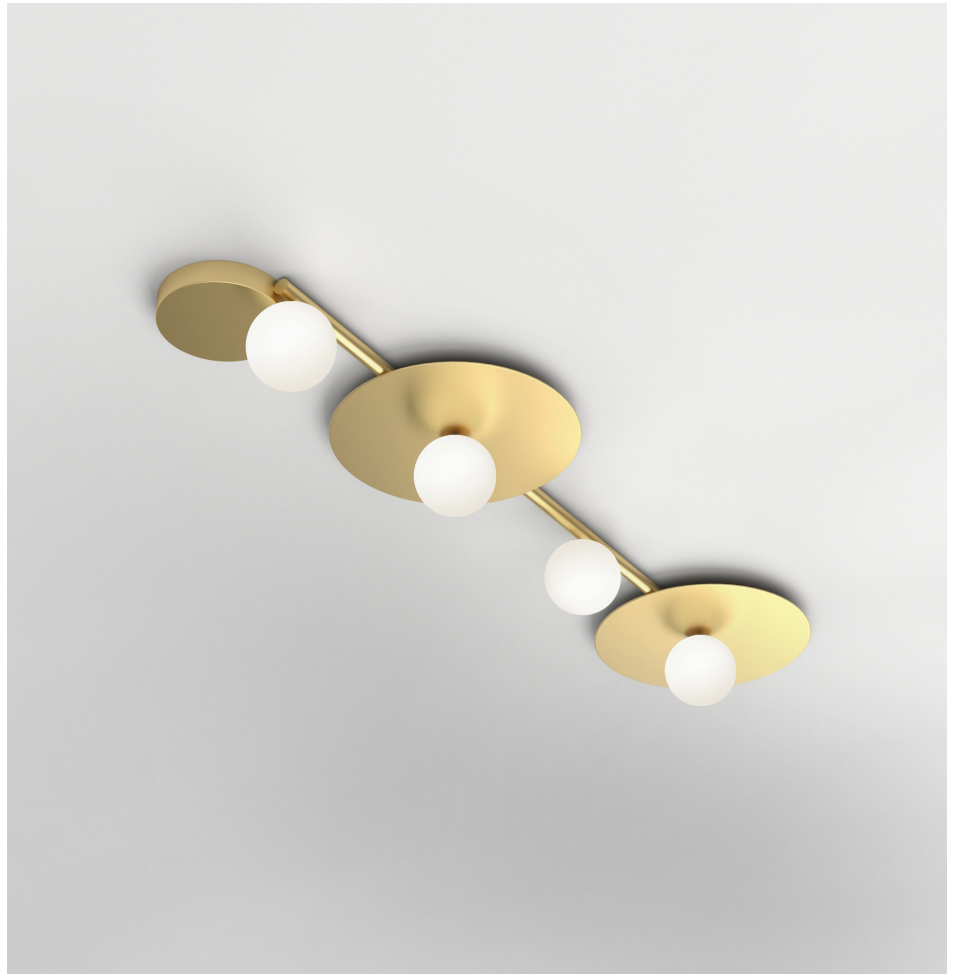

ATELIER ARETI

PRODUCT

Line, Globes and Discs 320
Ceiling light / Medium / 4 globes + 2 discs

MATERIALS AND COLOUR OPTIONS

Brushed brass; white glass

VERSIONS

Brushed brass structure 320OL-C04-BR01

TECHNICAL DETAILS

4 x G9 LED 5W max
110-230V
IP20
Light bulbs not included

MADE IN

Germany

Sizes in mm. Flat attachments available under request. Variations in colour and size are available for some collections, please contact Areti for more details.

Our collections are hand made and made to order, small irregularities in shape or surface will occur, they are inherent to the hand made process and should not be seen as flaws. For detailed information on any products: contact@atelierareti.com