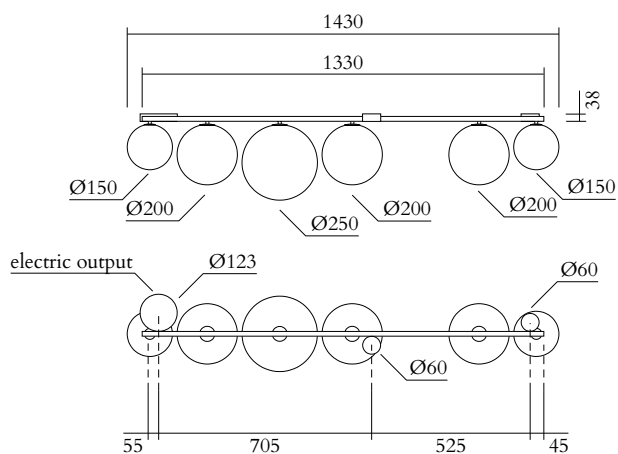

ATELIER ARETI

PRODUCT

Line, Globes and Discs 320
Ceiling light / Medium / 6 globes

MATERIALS AND COLOUR OPTIONS

Brushed brass; white glass

VERSIONS

Brushed brass structure 320OL-C05-BR01

TECHNICAL DETAILS

Globes Ø150: 2 x G9 LED 5W max

Globes Ø200: 3 x E27 LED 10W max (US: E26)

Globe Ø250: 1 x E27 LED 10W max (US: E26)

110-230V

IP20

Light bulbs not included

MADE IN

Germany

Sizes in mm. Flat attachments available under request. Variations in colour and size are available for some collections, please contact Areti for more details.

Our collections are hand made and made to order, small irregularities in shape or surface will occur, they are inherent to the hand made process and should not be seen as flaws. For detailed information on any products: contact@atelierareti.com