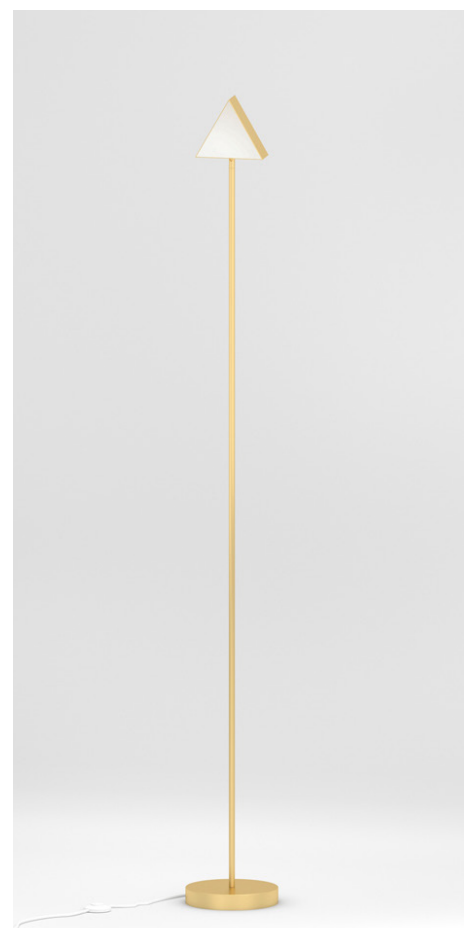

ATELIER ARETI

PRODUCT

Triangle box 324
Floor light

MATERIALS AND COLOUR OPTIONS

Brushed brass; powder coated metal; nickel; white acrylic panels

VERSIONS

Black metal structure 324OL-D01-ME01
Nickel structure 324OL-D01-NI01
Brushed brass structure 324OL-D01-BR01

TECHNICAL DETAILS

2 x G9 LED 5W max
110-230V
IP20
Light bulbs not included

CABLE LENGTH

2,00 m

NOTE

Triangle is movable

MADE IN

Germany