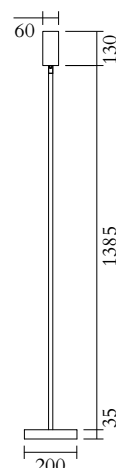

ATELIER ARETI

PRODUCT

Triangle box 324
Floor light

MATERIALS AND COLOUR OPTIONS

Brushed brass; powder coated metal; nickel; white acrylic panels

VERSIONS

Black metal structure 324OL-D01-ME01
Nickel structure 324OL-D01-NI01
Brushed brass structure 324OL-D01-BR01

TECHNICAL DETAILS

2 x G9 LED 5W max
110-230V
IP20
Light bulbs not included

CABLE LENGTH

2,00 m

NOTE

Triangle is movable

MADE IN

Germany

Sizes in mm. Flat attachments available under request. Variations in colour and size are available for some collections, please contact Areti for more details.

Our collections are hand made and made to order, small irregularities in shape or surface will occur, they are inherent to the hand made process and should not be seen as flaws. For detailed information on any products: contact@atelierareti.com