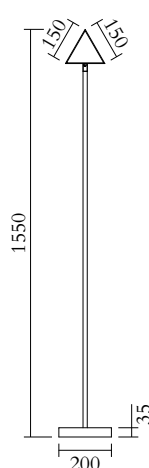

ATELIER ARETI

PRODUCT

Triangle box 324
Floor light

MATERIALS AND COLOUR OPTIONS

Brushed brass; powder coated metal; nickel; white acrylic panels

VERSIONS

Black metal structure 324OL-D01-ME01
Nickel structure 324OL-D01-NI01
Brushed brass structure 324OL-D01-BR01

TECHNICAL DETAILS

2 x G9 LED 5W max
110-230V
IP20
Light bulbs not included

CABLE LENGTH

2,00 m

NOTE

Triangle is movable

MADE IN

Germany

Sizes in mm. Flat attachments available under request. Variations in colour and size are available for some collections, please contact Areti for more details.

Our collections are hand made and made to order, small irregularities in shape or surface will occur, they are inherent to the hand made process and should not be seen as flaws. For detailed information on any products: contact@atelierareti.com