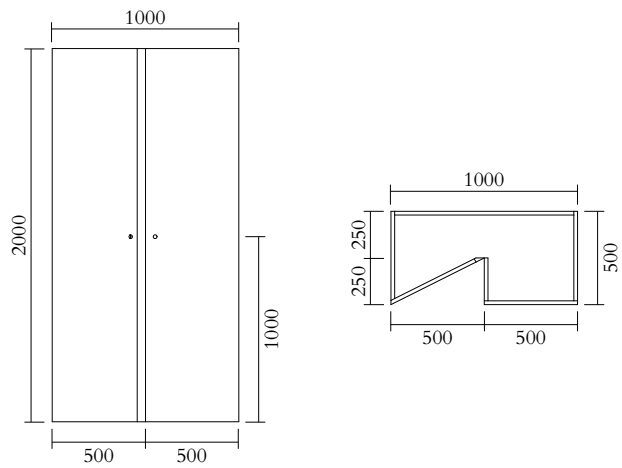

ATELIER ARETI

PRODUCT

Segments 352
Console / Hight version / Slanted left + Square

MATERIALS AND COLOUR OPTIONS

Solid oiled oak

VERSIONS

Solid oiled oak 352OF-R46-WO01

MADE IN

Slovenia

Sizes in mm. Variations in colour and size are available for some collections, please contact Areti for more details.

Our collections are hand made and made to order, small irregularities in shape or surface will occur, they are inherent to the hand made process and should not be seen as flaws. For detailed information on any products: contact@atelierareti.com