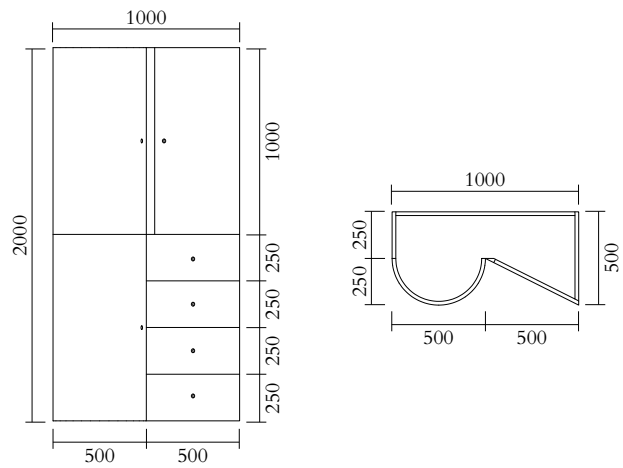

ATELIER ARETI

PRODUCT

Segments 352
Console / Hight version / Round + Slanted right

MATERIALS AND COLOUR OPTIONS

Solid oiled oak

VERSIONS

Solid oiled oak 352OF-R49-WO01

MADE IN

Slovenia

Sizes in mm. Variations in colour and size are available for some collections, please contact Areti for more details.

Our collections are hand made and made to order, small irregularities in shape or surface will occur, they are inherent to the hand made process and should not be seen as flaws. For detailed information on any products: contact@atelierareti.com