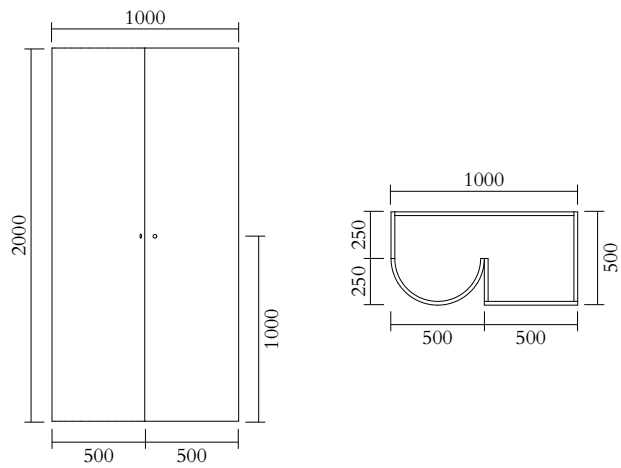

ATELIER ARETI

PRODUCT

Segments 352
Console / Hight version / Round + Square

MATERIALS AND COLOUR OPTIONS

Solid oiled oak

VERSIONS

Solid oiled oak 352OF-R48-WO01

MADE IN

Slovenia

Sizes in mm. Variations in colour and size are available for some collections, please contact Areti for more details.

Our collections are hand made and made to order, small irregularities in shape or surface will occur, they are inherent to the hand made process and should not be seen as flaws. For detailed information on any products: contact@atelierareti.com