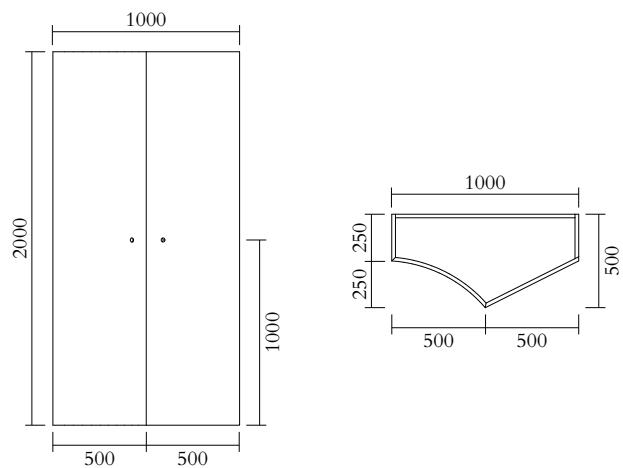

ATELIER ARETI

PRODUCT

Segments 352
Console / Hight version / Concave right + Slanted left

MATERIALS AND COLOUR OPTIONS

Solid oiled oak

VERSIONS

Solid oiled oak 352OF-R44-WO01

MADE IN

Slovenia

Sizes in mm. Variations in colour and size are available for some collections, please contact Areti for more details.

Our collections are hand made and made to order, small irregularities in shape or surface will occur, they are inherent to the hand made process and should not be seen as flaws. For detailed information on any products: contact@atelierareti.com