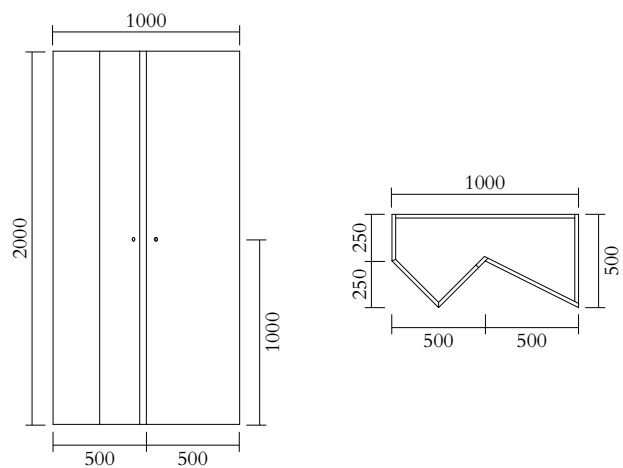

ATELIER ARETI

PRODUCT

Segments 352
Console / Hight version / House + Slanted right

MATERIALS AND COLOUR OPTIONS

Solid oiled oak

VERSIONS

Solid oiled oak 352OF-R47-WO01

MADE IN

Slovenia

Sizes in mm. Variations in colour and size are available for some collections, please contact Areti for more details.

Our collections are hand made and made to order, small irregularities in shape or surface will occur, they are inherent to the hand made process and should not be seen as flaws. For detailed information on any products: contact@atelierareti.com