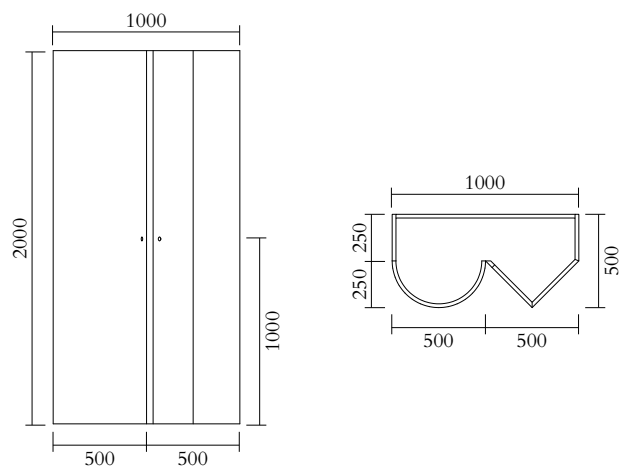

ATELIER ARETI

PRODUCT

Segments 352

Console / Hight version / Round + House

MATERIALS AND COLOUR OPTIONS

Solid oiled oak

VERSIONS

Solid oiled oak 352OF-R50-WO01

MADE IN

Slovenia

Sizes in mm. Variations in colour and size are available for some collections, please contact Areti for more details.

Our collections are hand made and made to order, small irregularities in shape or surface will occur, they are inherent to the hand made process and should not be seen as flaws. For detailed information on any products: contact@atelierareti.com