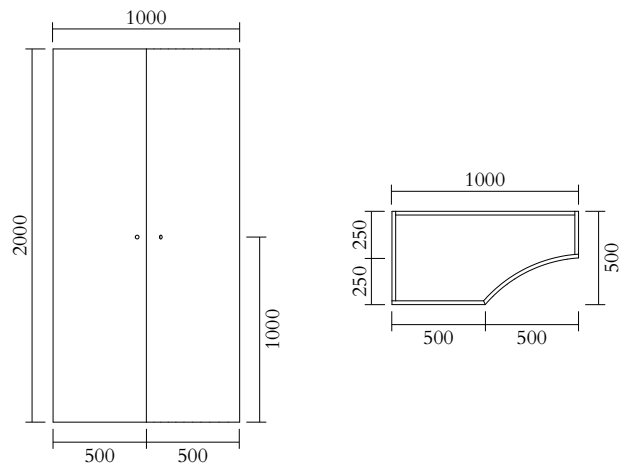

ATELIER ARETI

PRODUCT

Segments 352
Console / Hight version / Square + Concave left

MATERIALS AND COLOUR OPTIONS

Solid oiled oak

VERSIONS

Solid oiled oak 352OF-R45-WO01

MADE IN

Slovenia

Sizes in mm. Variations in colour and size are available for some collections, please contact Areti for more details.

Our collections are hand made and made to order, small irregularities in shape or surface will occur, they are inherent to the hand made process and should not be seen as flaws. For detailed information on any products: contact@atelierareti.com