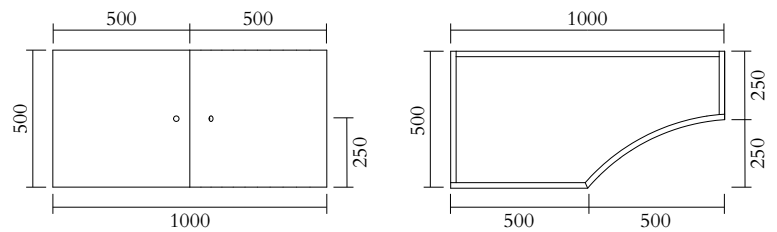

ATELIER ARETI

PRODUCT

Segments 352

Console / Low version / Square + Concave left

MATERIALS AND COLOUR OPTIONS

Solid oiled oak

VERSIONS

Solid oiled oak 352OF-R31-WO01

MADE IN

Slovenia

Sizes in mm. Variations in colour and size are available for some collections, please contact Areti for more details.

Our collections are hand made and made to order, small irregularities in shape or surface will occur, they are inherent to the hand made process and should not be seen as flaws. For detailed information on any products: contact@atelierareti.com