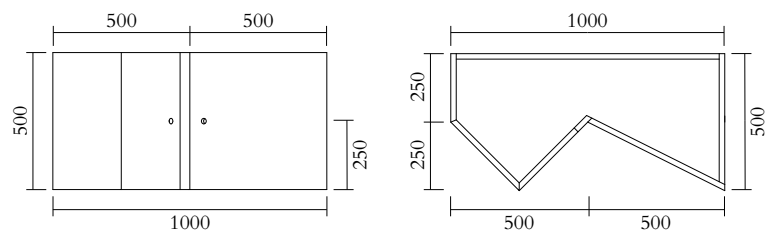

ATELIER ARETI

PRODUCT

Segments 352

Console / Low version / House + Slanted right

MATERIALS AND COLOUR OPTIONS

Solid oiled oak

VERSIONS

Solid oiled oak 352OF-R33-WO01

MADE IN

Slovenia

Sizes in mm. Variations in colour and size are available for some collections, please contact Areti for more details.

Our collections are hand made and made to order, small irregularities in shape or surface will occur, they are inherent to the hand made process and should not be seen as flaws. For detailed information on any products: contact@atelierareti.com