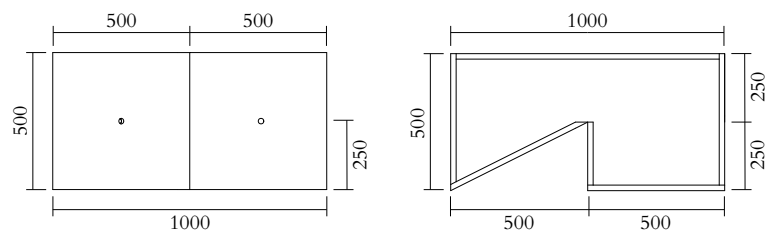

ATELIER ARETI

PRODUCT

Segments 352

Console / Low version / Slanted left + Square

MATERIALS AND COLOUR OPTIONS

Solid oiled oak

VERSIONS

Solid oiled oak 352OF-R32-WO01

MADE IN

Slovenia

Sizes in mm. Variations in colour and size are available for some collections, please contact Areti for more details.

Our collections are hand made and made to order, small irregularities in shape or surface will occur, they are inherent to the hand made process and should not be seen as flaws. For detailed information on any products: contact@atelierareti.com