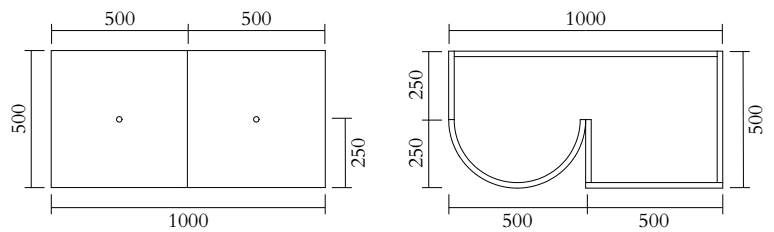

ATELIER ARETI

PRODUCT

Segments 352
Console / Low version / Round + Square

MATERIALS AND COLOUR OPTIONS

Solid oiled oak

VERSIONS

Solid oiled oak 352OF-R34-WO01

MADE IN

Slovenia

Sizes in mm. Variations in colour and size are available for some collections, please contact Areti for more details.

Our collections are hand made and made to order, small irregularities in shape or surface will occur, they are inherent to the hand made process and should not be seen as flaws. For detailed information on any products: contact@atelierareti.com