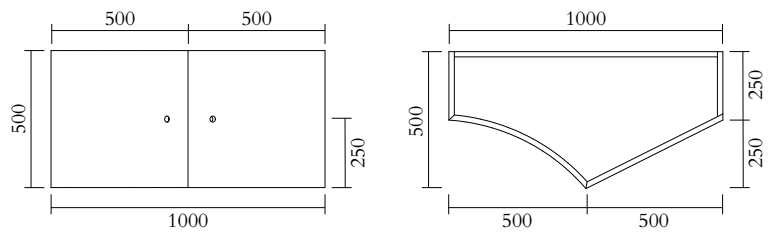

ATELIER ARETI

PRODUCT

Segments 352

Console / Low version / Concave right + Slanted left

MATERIALS AND COLOUR OPTIONS

Solid oiled oak

VERSIONS

Solid oiled oak 352OF-R30-WO01

MADE IN

Slovenia

Sizes in mm. Variations in colour and size are available for some collections, please contact Areti for more details.

Our collections are hand made and made to order, small irregularities in shape or surface will occur, they are inherent to the hand made process and should not be seen as flaws. For detailed information on any products: contact@atelierareti.com