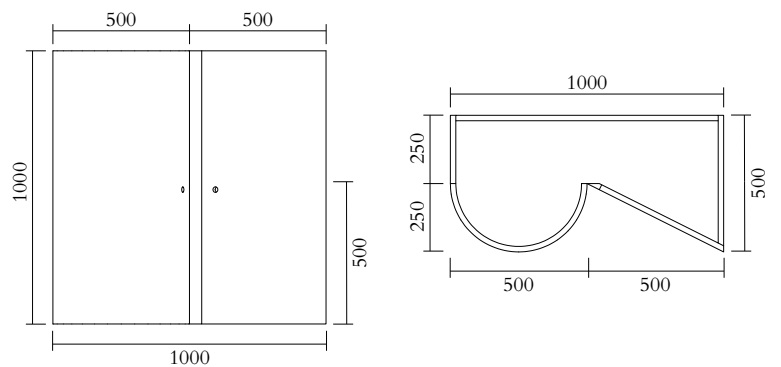

MADE IN

Slovenia

Sizes in mm. Variations in colour and size are available for some collections, please contact Areti for more details.

Our collections are hand made and made to order, small irregularities in shape or surface will occur, they are inherent to the hand made process and should not be seen as flaws. For detailed information on any products: contact@atelierareti.com