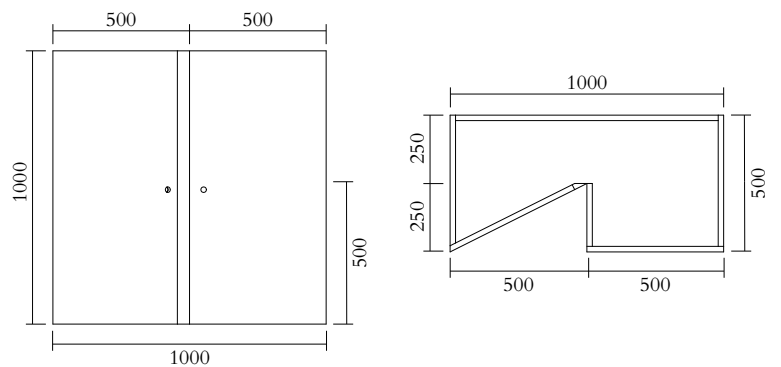

ATELIER ARETI

PRODUCT

Segments 352

Console / Medium version / Slanted left + Square

MATERIALS AND COLOUR OPTIONS

Solid oiled oak

VERSIONS

Solid oiled oak 352OF-R39-WO01

MADE IN

Slovenia

Sizes in mm. Variations in colour and size are available for some collections, please contact Areti for more details.

Our collections are hand made and made to order, small irregularities in shape or surface will occur, they are inherent to the hand made process and should not be seen as flaws. For detailed information on any products: contact@atelierareti.com