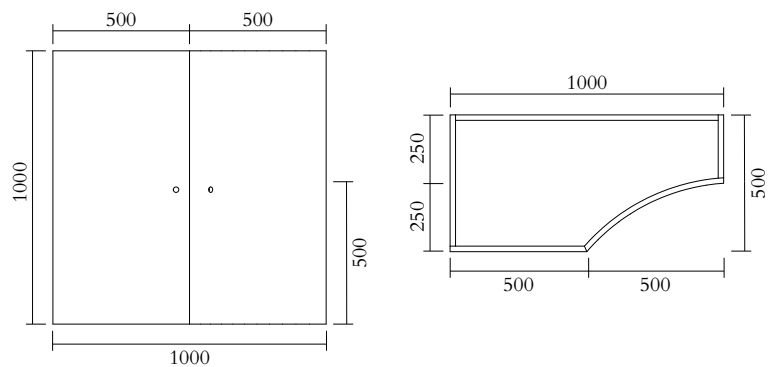

ATELIER ARETI

PRODUCT

Segments 352

Console / Medium version / Square + Concave left

MATERIALS AND COLOUR OPTIONS

Solid oiled oak

VERSIONS

Solid oiled oak 352OF-R38-WO01

MADE IN

Slovenia

Sizes in mm. Variations in colour and size are available for some collections, please contact Areti for more details.

Our collections are hand made and made to order, small irregularities in shape or surface will occur, they are inherent to the hand made process and should not be seen as flaws. For detailed information on any products: contact@atelierareti.com