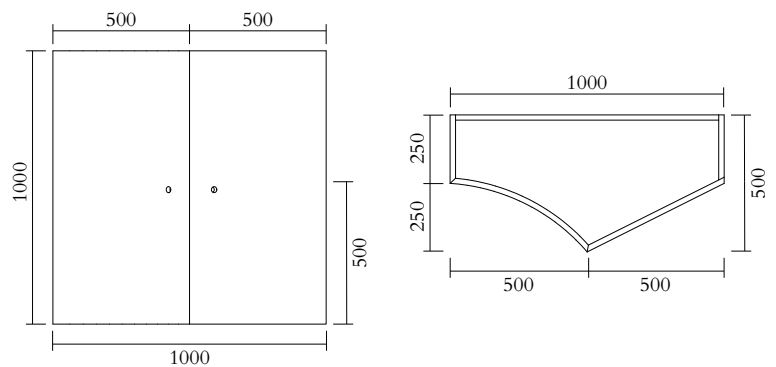

ATELIER ARETI

PRODUCT

Segments 352
Console / Medium version / Concave right + Slanted
left

MATERIALS AND COLOUR OPTIONS

Solid oiled oak

VERSIONS

Solid oiled oak 352OF-R37-WO01

MADE IN

Slovenia

Sizes in mm. Variations in colour and size are available for some collections, please contact Areti for more details.

Our collections are hand made and made to order, small irregularities in shape or surface will occur, they are inherent to the hand made process and should not be seen as flaws. For detailed information on any products: contact@atelierareti.com