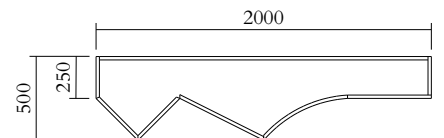

MADE IN

Slovenia

Sizes in mm. Variations in colour and size are available for some collections, please contact Areti for more details.

Our collections are hand made and made to order, small irregularities in shape or surface will occur, they are inherent to the hand made process and should not be seen as flaws. For detailed information on any products: contact@atelierareti.com