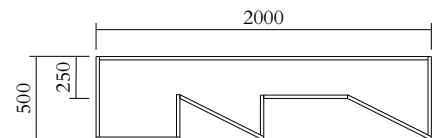

MADE IN

Slovenia

Sizes in mm. Variations in colour and size are available for some collections, please contact Areti for more details.

Our collections are hand made and made to order, small irregularities in shape or surface will occur, they are inherent to the hand made process and should not be seen as flaws. For detailed information on any products: contact@atelierareti.com