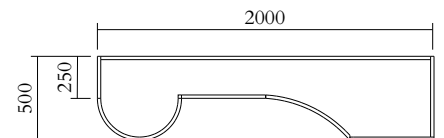

MADE IN

Slovenia

Sizes in mm. Variations in colour and size are available for some collections, please contact Areti for more details.

Our collections are hand made and made to order, small irregularities in shape or surface will occur, they are inherent to the hand made process and should not be seen as flaws. For detailed information on any products: contact@atelierareti.com