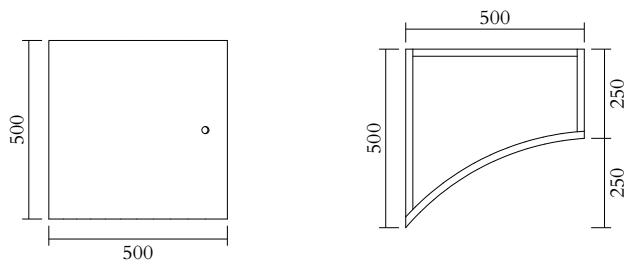

ATELIER ARETI

PRODUCT

Segments 352
Console / Low version / Concave left

MATERIALS AND COLOUR OPTIONS

Solid oiled oak

VERSIONS

Solid oiled oak 352OF-R01-WO01

MADE IN

Slovenia

Sizes in mm. Variations in colour and size are available for some collections, please contact Areti for more details.

Our collections are hand made and made to order, small irregularities in shape or surface will occur, they are inherent to the hand made process and should not be seen as flaws. For detailed information on any products: contact@atelierareti.com