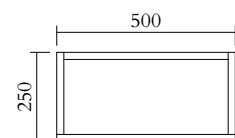

Slovenia

Sizes in mm. Variations in colour and size are available for some collections, please contact Areti for more details.

Our collections are hand made and made to order, small irregularities in shape or surface will occur, they are inherent to the hand made process and should not be seen as flaws. For detailed information on any products: contact@atelierareti.com