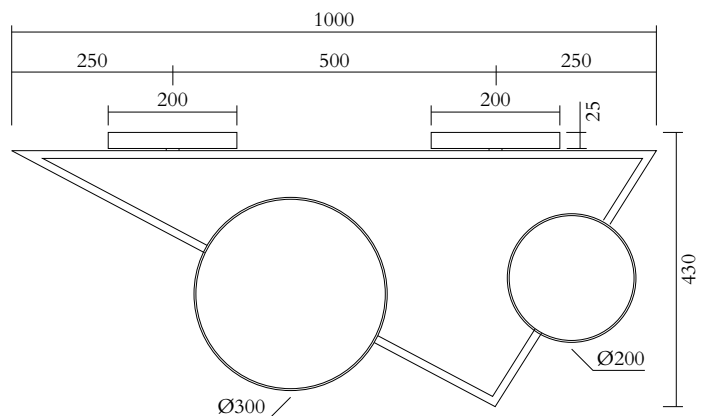

## MADE IN

Germany

Sizes in mm. Flat attachments available under request. Variations in colour and size are available for some collections, please contact Areti for more details.

Our collections are hand made and made to order, small irregularities in shape or surface will occur, they are inherent to the hand made process and should not be seen as flaws. For detailed information on any products: [contact@atelierareti.com](mailto:contact@atelierareti.com)