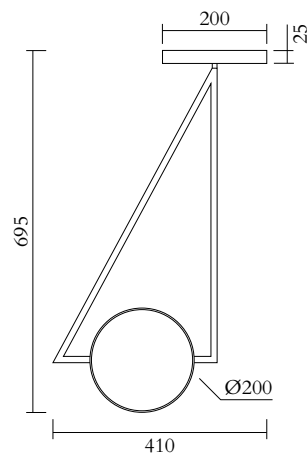

## MADE IN

Germany

Sizes in mm. Flat attachments available under request. Variations in colour and size are available for some collections, please contact Areti for more details.

Our collections are hand made and made to order, small irregularities in shape or surface will occur, they are inherent to the hand made process and should not be seen as flaws. For detailed information on any products: [contact@atelierareti.com](mailto:contact@atelierareti.com)