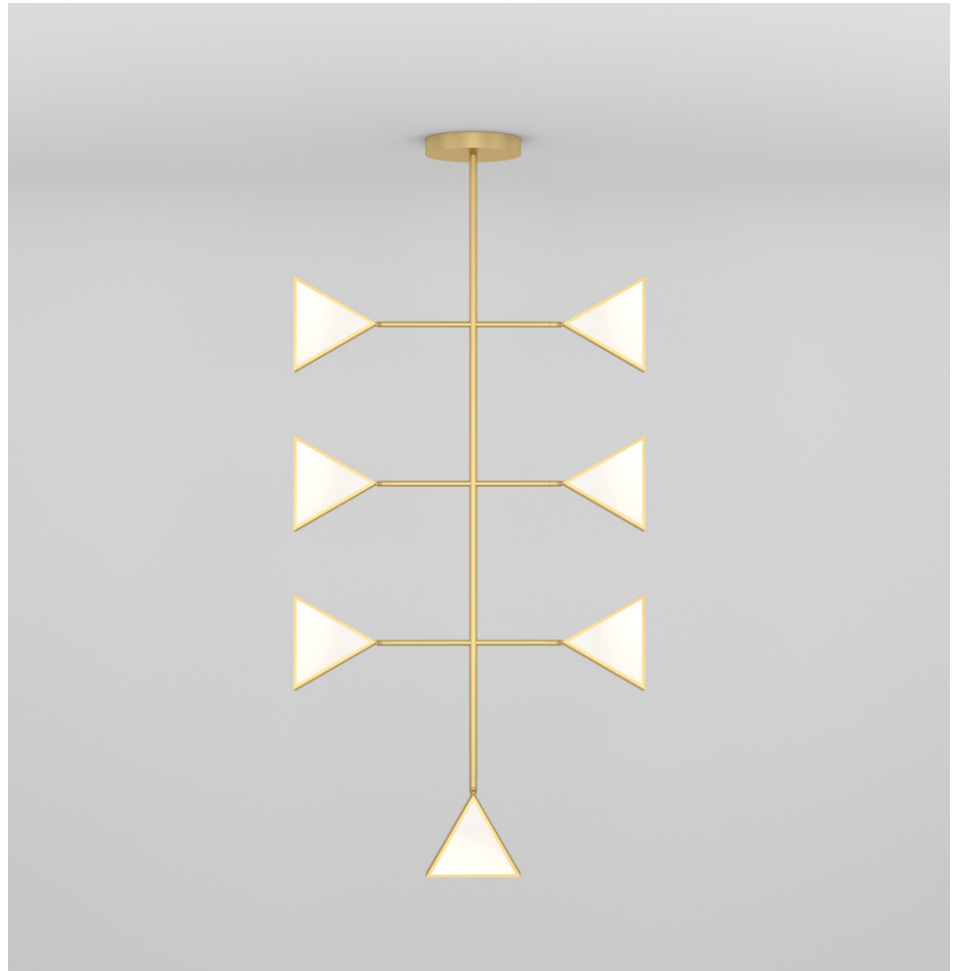

ATELIER ARETI

PRODUCT

Epic triangles 365
Pendant light

MATERIALS AND COLOUR OPTIONS

Brushed brass; powder coated metal; white acrylic

VERSIONS

Brushed brass structure; white acrylic panels

365OL-P01-BR01

Black structure; white acrylic panels

365OL-P01-ME01

White structure; white acrylic panels

365OL-P01-ME02

TECHNICAL DETAILS

Built in LED 56W

Input voltage EU: 230V

Input voltage US: 110V

Output voltage: 24V

2700K

IP20

NOTE

Built in LED light source can be changed by Atelier Areti or a qualified workshop only

MADE IN

Germany

Sizes in mm. Flat attachments available under request. Variations in colour and size are available for some collections, please contact Areti for more details.