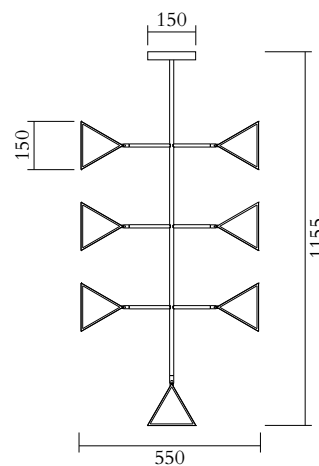

Black structure; white acrylic panels

365OL-P01-ME01

White structure; white acrylic panels

365OL-P01-ME02

TECHNICAL DETAILS

Built in LED 56W

Input voltage EU: 230V

Input voltage US: 110V

Output voltage: 24V

2700K

IP20

NOTE

Built in LED light source can be changed by Atelier Areti or a qualified workshop only

MADE IN

Germany

Sizes in mm. Flat attachments available under request. Variations in colour and size are available for some collections, please contact Areti for more details.