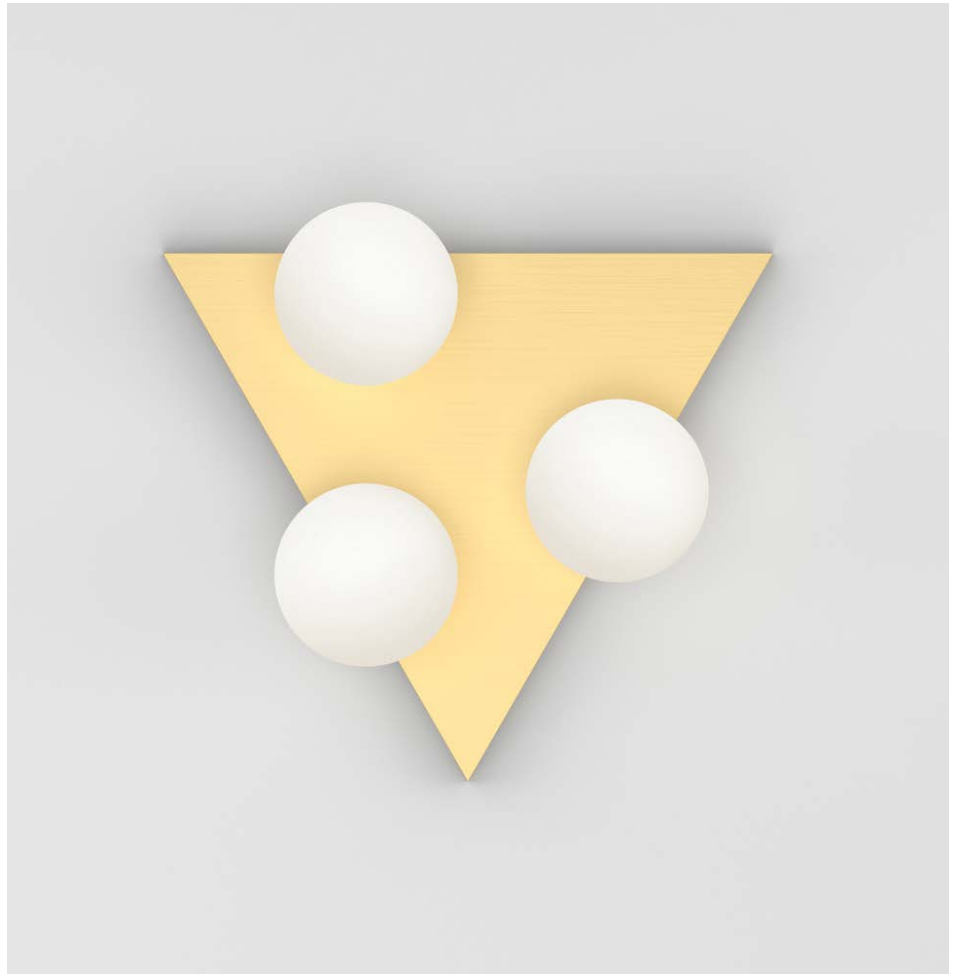

ATELIER ARETI

PRODUCT

Shapes with small globes 369
Wall light

MATERIALS AND COLOUR OPTIONS

Brushed brass; white glass

VERSIONS

Brushed brass structure; black cones (white reflectors)
369OL-W01-BR01

TECHNICAL DETAILS

3 x G9 LED 5W max
110-230V
IP20
Light bulbs not included

MADE IN

Germany

Sizes in mm. Flat attachments available under request. Variations in colour and size are available for some collections, please contact Areti for more details.