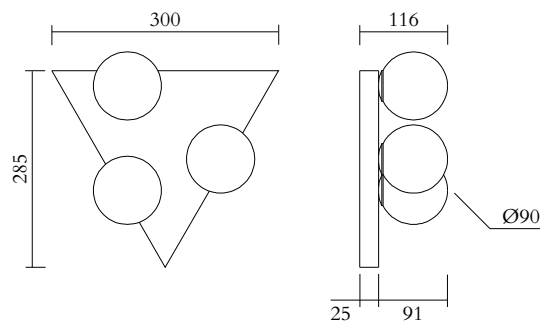

ATELIER ARETI

PRODUCT

Shapes with small globes 369
Wall light

MATERIALS AND COLOUR OPTIONS

Brushed brass; white glass

VERSIONS

Brushed brass structure; black cones (white reflectors)
369OL-W01-BR01

TECHNICAL DETAILS

3 x G9 LED 5W max
110-230V
IP20
Light bulbs not included

MADE IN

Germany

Sizes in mm. Flat attachments available under request. Variations in colour and size are available for some collections, please contact Areti for more details.