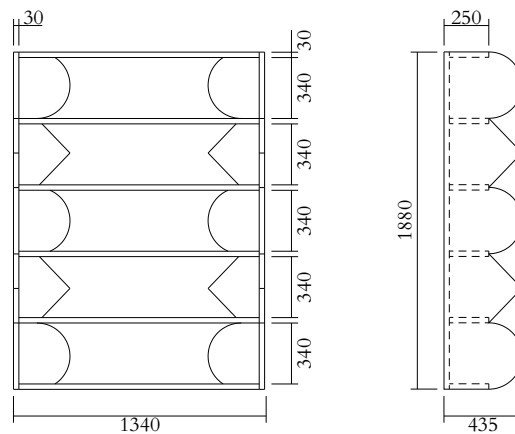

ATELIER ARETI

PRODUCT

Symmetry 372
Shelves / Round + triangle

MATERIALS AND COLOUR OPTIONS

Solid oiled oak

VERSIONS

Solid oiled oak 372OF-R01-WO01

MADE IN

Slovenia

Sizes in mm. Variations in colour and size are available for some collections, please contact Areti for more details.

Our collections are hand made and made to order, small irregularities in shape or surface will occur, they are inherent to the hand made process and should not be seen as flaws. For detailed information on any products: contact@atelierareti.com