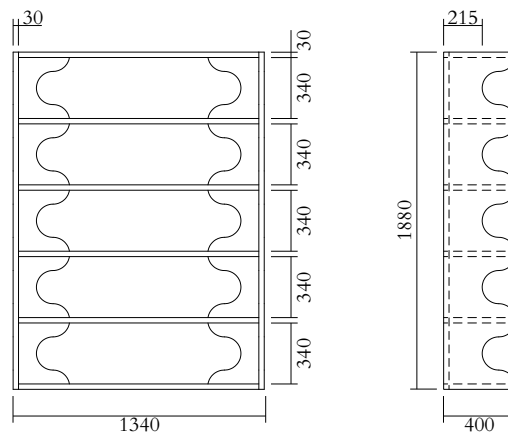

ATELIER ARETI

PRODUCT

Symmetry 372
Shelves / Waves

MATERIALS AND COLOUR OPTIONS

Solid oiled oak

VERSIONS

Solid oiled oak 372OF-R04-WO01

MADE IN

Slovenia

Sizes in mm. Variations in colour and size are available for some collections, please contact Areti for more details.

Our collections are hand made and made to order, small irregularities in shape or surface will occur, they are inherent to the hand made process and should not be seen as flaws. For detailed information on any products: contact@atelierareti.com