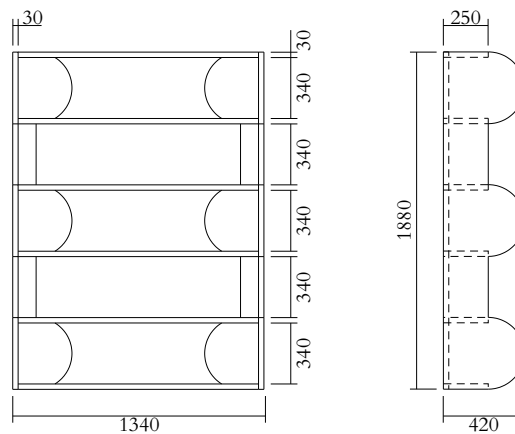

ATELIER ARETI

PRODUCT

Symmetry 372

Shelves / Round + rectangle

MATERIALS AND COLOUR OPTIONS

Solid oiled oak

VERSIONS

Solid oiled oak 372OF-R02-WO01

MADE IN

Slovenia

Sizes in mm. Variations in colour and size are available for some collections, please contact Areti for more details.

Our collections are hand made and made to order, small irregularities in shape or surface will occur, they are inherent to the hand made process and should not be seen as flaws. For detailed information on any products: contact@atelierareti.com