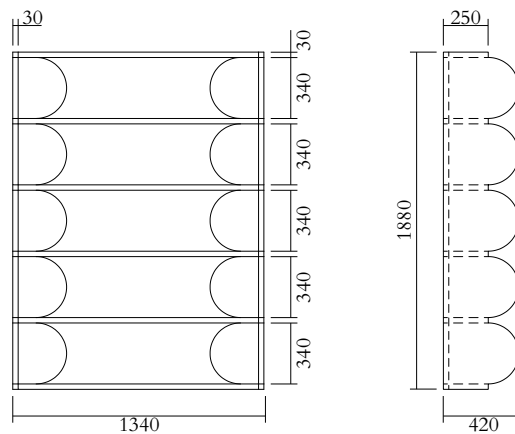

ATELIER ARETI

PRODUCT

Symmetry 372
Shelves / Round

MATERIALS AND COLOUR OPTIONS

Solid oiled oak

VERSIONS

Solid oiled oak 372OF-R03-WO01

MADE IN

Slovenia

Sizes in mm. Variations in colour and size are available for some collections, please contact Areti for more details.

Our collections are hand made and made to order, small irregularities in shape or surface will occur, they are inherent to the hand made process and should not be seen as flaws. For detailed information on any products: contact@atelierareti.com