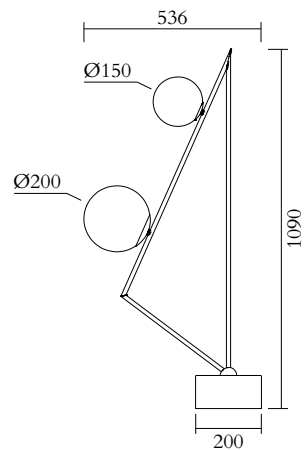

ATELIER ARETI

PRODUCT

Triangles 2 385
Floor light

MATERIALS AND COLOUR OPTIONS

Brushed brass; white glass

VERSIONS

Brushed brass structure 385OL-F01-BR01

TECHNICAL DETAILS

Globe Ø150: 1 x G9 LED 5W max

Globe Ø200: 1 x E27 LED 10W max (US: E26)

110-230V

IP20

Light bulbs not included

CABLE LENGHT

2,00 m

MADE IN

Germany

Sizes in mm. Flat attachments available under request. Variations in colour and size are available for some collections, please contact Areti for more details.

Our collections are hand made and made to order, small irregularities in shape or surface will occur, they are inherent to the hand made process and should not be seen as flaws. For detailed information on any products: contact@atelierareti.com