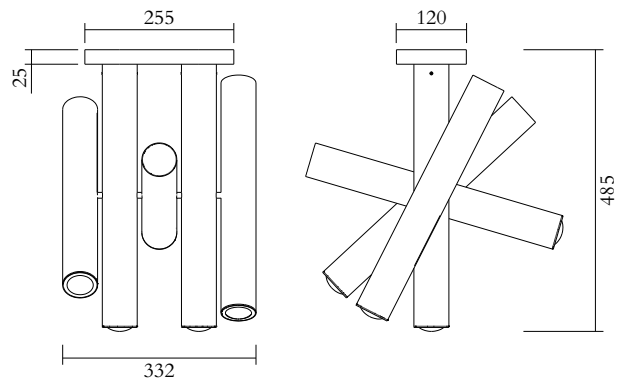

## MADE IN

Germany

Sizes in mm. Flat attachments available under request. Variations in colour and size are available for some collections, please contact Areti for more details.

Our collections are hand made and made to order, small irregularities in shape or surface will occur, they are inherent to the hand made process and should not be seen as flaws. For detailed information on any products: [contact@atelierareti.com](mailto:contact@atelierareti.com)