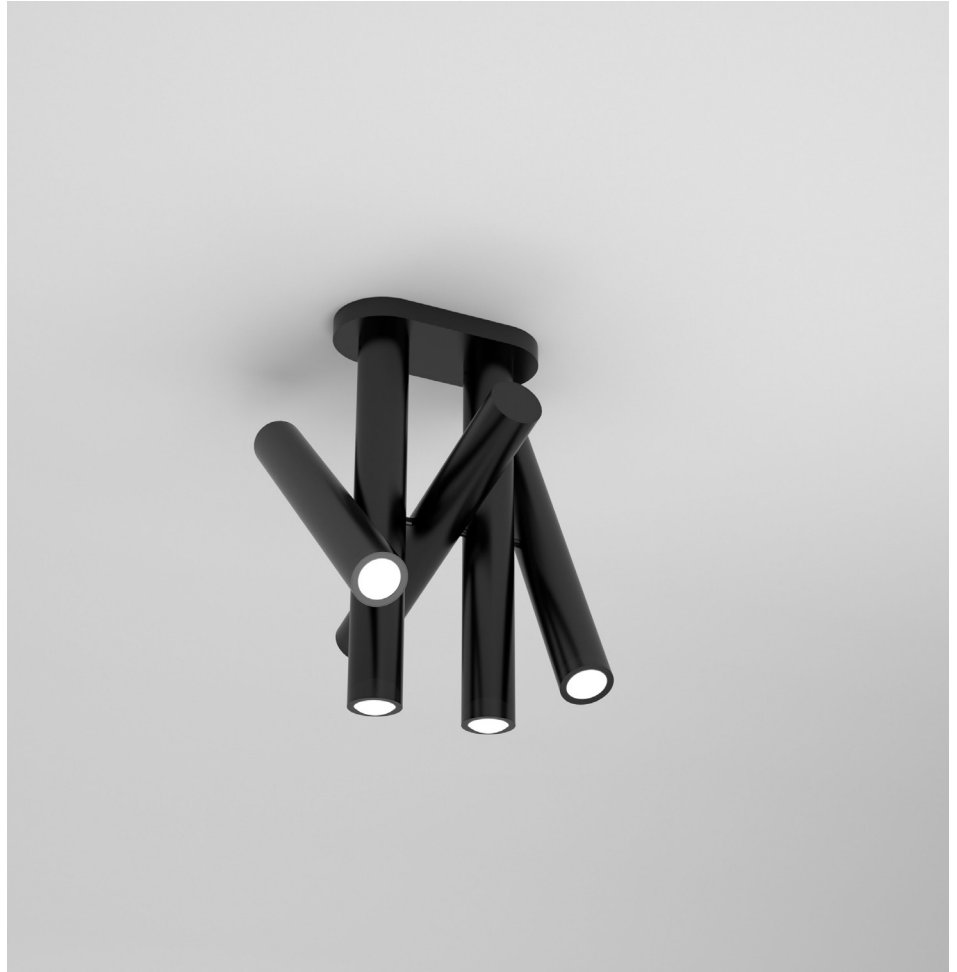

ATELIER ARETI

PRODUCT

Rotation 437
Ceiling light / 5 elements

MATERIALS AND COLOUR OPTIONS

Powder coated metal; glass lens

VERSIONS

Black structure	437OL-C01-ME01
White structure	437OL-C01-ME02
Coloured structure	437OL-C01-ME03

TECHNICAL DETAILS

Built in LED 5 x 6,6W
Input voltage EU: 230V
Input voltage US: 110V
Output voltage: 24V
2700K
IP20

NOTE

Built in LED light source can be changed by Atelier Areti or a qualified workshop only

MADE IN

Germany

Sizes in mm. Flat attachments available under request. Variations in colour and size are available for some collections, please contact Areti for more details.

Our collections are hand made and made to order, small irregularities in shape or surface will occur, they are inherent to the hand made process and should not be seen as flaws. For detailed information on any products: contact@atelierareti.com