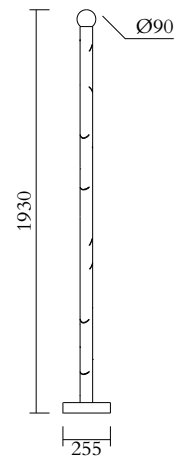

ATELIER ARETI

PRODUCT

Birch 438
Floor light / 1 globe

MATERIALS AND COLOUR OPTIONS

Powder coated metal; white glass

VERSIONS

Black structure	438OL-F01-ME01
White structure	438OL-F01-ME02
Coloured structure	438OL-F01-ME03

TECHNICAL DETAILS

Globe Ø90: 1 x G9 LED 5W max
Built in LED tube
Input voltage EU: 230V
Input voltage US: 110V
Output voltage: 24V
2700K
IP20

CABLE LENGTH

2,00 m

NOTE

Built in LED light source can be changed by Atelier Areti or a qualified workshop only

MADE IN

Germany

Sizes in mm. Flat attachments available under request. Variations in colour and size are available for some collections, please contact Areti for more details.

Our collections are hand made and made to order, small irregularities in shape or surface will occur, they are inherent to the hand made process and should not be seen as flaws. For detailed information on any products: contact@atelierareti.com