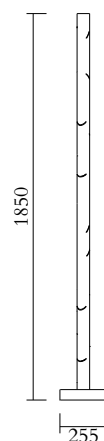

ATELIER ARETI

PRODUCT

Birch 438
Floor light / 1 globe

MATERIALS AND COLOUR OPTIONS

Powder coated metal; white glass

VERSIONS

Black structure	438OL-F01-ME01
White structure	438OL-F01-ME02
Coloured structure	438OL-F01-ME03

TECHNICAL DETAILS

Globe Ø90: 1 x G9 LED 5W max
Built in LED tube
Input voltage EU: 230V
Input voltage US: 110V
Output voltage: 24V
2700K
IP20

CABLE LENGTH

2,00 m

NOTE

Built in LED light source can be changed by Atelier Areti or a qualified workshop only

MADE IN

Germany

Sizes in mm. Flat attachments available under request. Variations in colour and size are available for some collections, please contact Areti for more details.

Our collections are hand made and made to order, small irregularities in shape or surface will occur, they are inherent to the hand made process and should not be seen as flaws. For detailed information on any products: contact@atelierareti.com