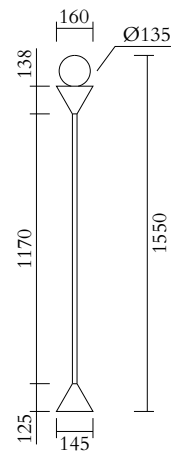

ATELIER ARETI

PRODUCT

Harlequin 459
Floor light

MATERIALS AND COLOUR OPTIONS

Powder coated metal; white glass

VERSIONS

Black structure	459OL-F02-ME01
White structure	459OL-F02-ME02
Black + white structure	459OL-F02-ME03
Coloured structure	459OL-F02-ME04

TECHNICAL DETAILS

1 x G9 LED 5W max
110-230V
IP20
Light bulbs not included

CABLE LENGTH

2,00 m

MADE IN

Germany

Sizes in mm. Flat attachments available under request. Variations in colour and size are available for some collections, please contact Areti for more details.