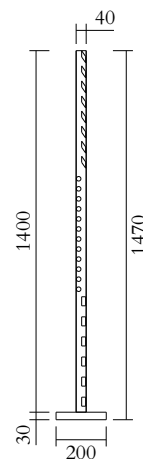

ATELIER ARETI

PRODUCT

Linetype 474
Floor light / 3 segments on double tube

MATERIALS AND COLOUR OPTIONS

Brushed brass; white acrylic

VERSIONS

Brass structure; white acrylic 474OL-F01-BR01

TECHNICAL DETAILS

Built in LED tube
Input voltage EU: 230V
Input voltage US: 110V
Output voltage: 24V
2700K
IP20

CABLE LENGTH

2,00 m

NOTE

Built in LED light source can be changed by Atelier Areti or a qualified workshop only

MADE IN

Germany

Sizes in mm. Flat attachments available under request. Variations in colour and size are available for some collections, please contact Areti for more details.

Our collections are hand made and made to order, small irregularities in shape or surface will occur, they are inherent to the hand made process and should not be seen as flaws. For detailed information on any products: contact@atelierareti.com

2,00 m

NOTE

Built in LED light source can be changed by Atelier Areti or a qualified workshop only

MADE IN

Germany

Sizes in mm. Flat attachments available under request. Variations in colour and size are available for some collections, please contact Areti for more details.