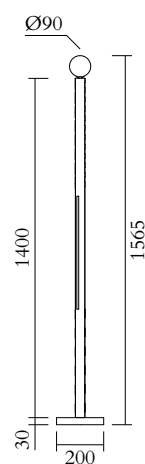

Built in LED tube
Input voltage EU: 230V
Input voltage US: 110V
Output voltage: 24V
2700K
IP20

CABLE LENGTH

2,00 m

NOTE

Built in LED light source can be changed by Atelier Areti or a qualified workshop only

2,00 m

NOTE

Built in LED light source can be changed by Atelier Areti or a qualified workshop only

MADE IN

Germany

Sizes in mm. Flat attachments available under request. Variations in colour and size are available for some collections, please contact Areti for more details.

TECHNICAL DETAILS

Globe Ø90: 1 x G9 LED 5W max

Built in LED tube

Input voltage EU: 230V

Input voltage US: 110V

Output voltage: 24V

2700K

IP20

CABLE LENGTH

2,00 m

NOTE

Built in LED light source can be changed by Atelier Areti or a qualified workshop only

MADE IN

Germany

Sizes in mm. Flat attachments available under request. Variations in colour and size are available for some collections, please contact Areti for more details.