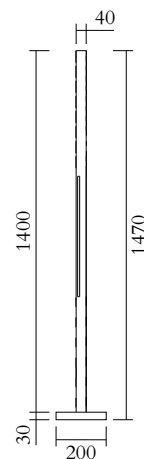

ATELIER ARETI

PRODUCT

Linetype 474

Floor light / 3 segments on quadruple tube

MATERIALS AND COLOUR OPTIONS

Brushed brass; white acrylic

VERSIONS

Brass structure; white acrylic 474OL-F02-BR01

TECHNICAL DETAILS

Built in LED tube

Input voltage EU: 230V

Input voltage US: 110V

Output voltage: 24V

2700K

IP20

CABLE LENGTH

2,00 m

NOTE

Built in LED light source can be changed by Atelier Areti or a qualified workshop only

MADE IN

Germany

Sizes in mm. Flat attachments available under request. Variations in colour and size are available for some collections, please contact Areti for more details.

Our collections are hand made and made to order, small irregularities in shape or surface will occur, they are inherent to the hand made process and should not be seen as flaws. For detailed information on any products: contact@atelierareti.com