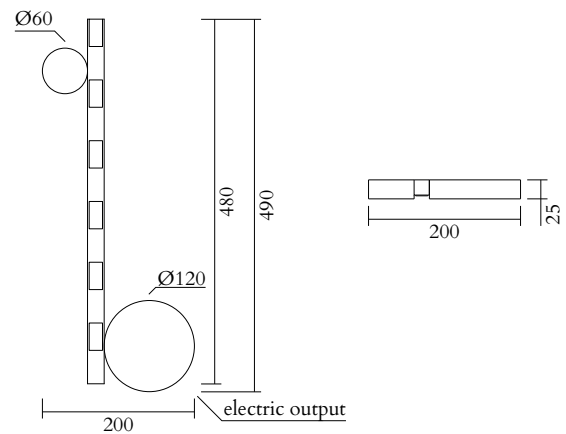

ATELIER ARETI

PRODUCT

Linetype 474
Wall light / Dashes on single tube

MATERIALS AND COLOUR OPTIONS

Brushed brass; white acrylic

VERSIONS

Brass structure; white acrylic 474OL-W02-BR01

TECHNICAL DETAILS

Built in LED tube
Input voltage EU: 230V
Input voltage US: 110V
Output voltage: 24V
2700K
IP20

NOTE

Built in LED light source can be changed by Atelier Areti or a qualified workshop only

MADE IN

Germany

Sizes in mm. Flat attachments available on request. Variations in colour and size are available for some collections, please contact Areti for more details.

Our collections are hand made and made to order, small irregularities in shape or surface will occur, they are inherent to the hand made process and should not be seen as flaws. For detailed information on any products: contact@atelierareti.com