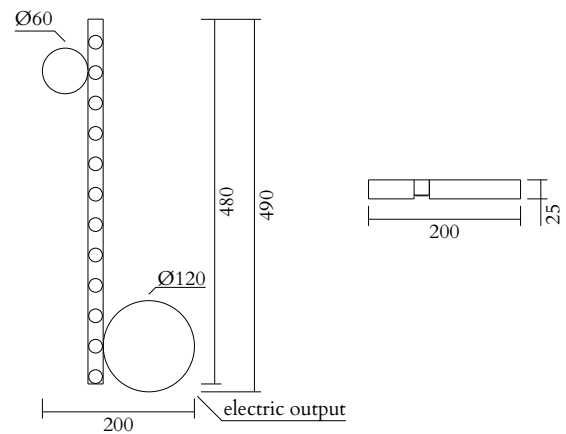

ATELIER ARETI

PRODUCT

Linetype 474
Wall light / Dots on single tube

MATERIALS AND COLOUR OPTIONS

Brushed brass; white acrylic

VERSIONS

Brass structure; white acrylic 474OL-W03-BR01

TECHNICAL DETAILS

Built in LED tube
Input voltage EU: 230V
Input voltage US: 110V
Output voltage: 24V
2700K
IP20

NOTE

Built in LED light source can be changed by Atelier Areti or a qualified workshop only

MADE IN

Germany

Sizes in mm. Flat attachments available on request. Variations in colour and size are available for some collections, please contact Areti for more details.

Our collections are hand made and made to order, small irregularities in shape or surface will occur, they are inherent to the hand made process and should not be seen as flaws. For detailed information on any products: contact@atelierareti.com