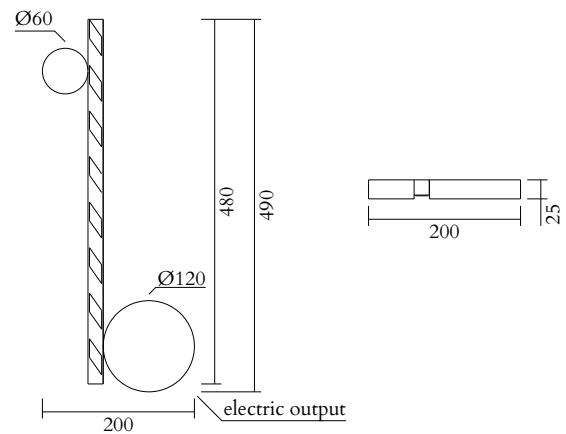

ATELIER ARETI

PRODUCT

Linetype 474
Wall light / Slashes on single tube

MATERIALS AND COLOUR OPTIONS

Brushed brass; white acrylic

VERSIONS

Brass structure; white acrylic 474OL-W01-BR01

TECHNICAL DETAILS

Built in LED tube
Input voltage EU: 230V
Input voltage US: 110V
Output voltage: 24V
2700K
IP20

NOTE

Built in LED light source can be changed by Atelier Areti or a qualified workshop only

MADE IN

Germany

Sizes in mm. Flat attachments available on request. Variations in colour and size are available for some collections, please contact Areti for more details.

Our collections are hand made and made to order, small irregularities in shape or surface will occur, they are inherent to the hand made process and should not be seen as flaws. For detailed information on any products: contact@atelierareti.com