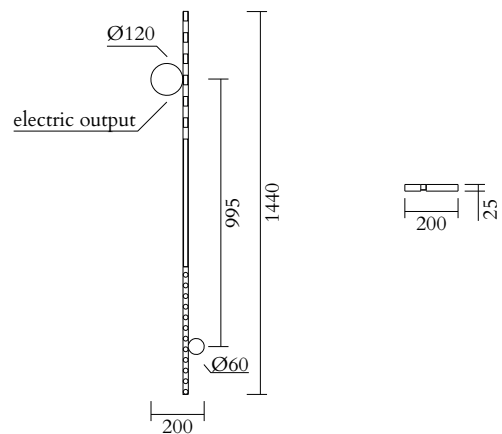

ATELIER ARETI

PRODUCT

Linetype 474

Wall light / Dots + solid + dashes on single tube

MATERIALS AND COLOUR OPTIONS

Brushed brass; white acrylic

VERSIONS

Brass structure; white acrylic 474OL-W04-BR01

TECHNICAL DETAILS

Built in LED tube

Input voltage EU: 230V

Input voltage US: 110V

Output voltage: 24V

2700K

IP20

NOTE

Built in LED light source can be changed by Atelier Areti or a qualified workshop only

MADE IN

Germany

Sizes in mm. Flat attachments available on request. Variations in colour and size are available for some collections, please contact Areti for more details.

Our collections are hand made and made to order, small irregularities in shape or surface will occur, they are inherent to the hand made process and should not be seen as flaws. For detailed information on any products: contact@atelierareti.com