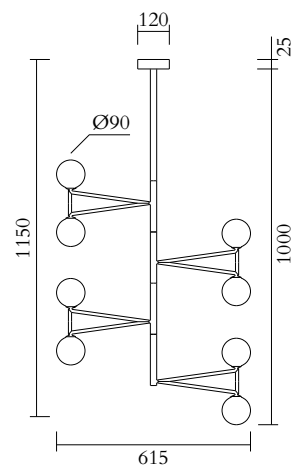

8 x G9 LED 5W max

110-230V

IP20

Light bulbs not included

NOTE

Flat ceiling attachment is available upon request

MADE IN

Germany