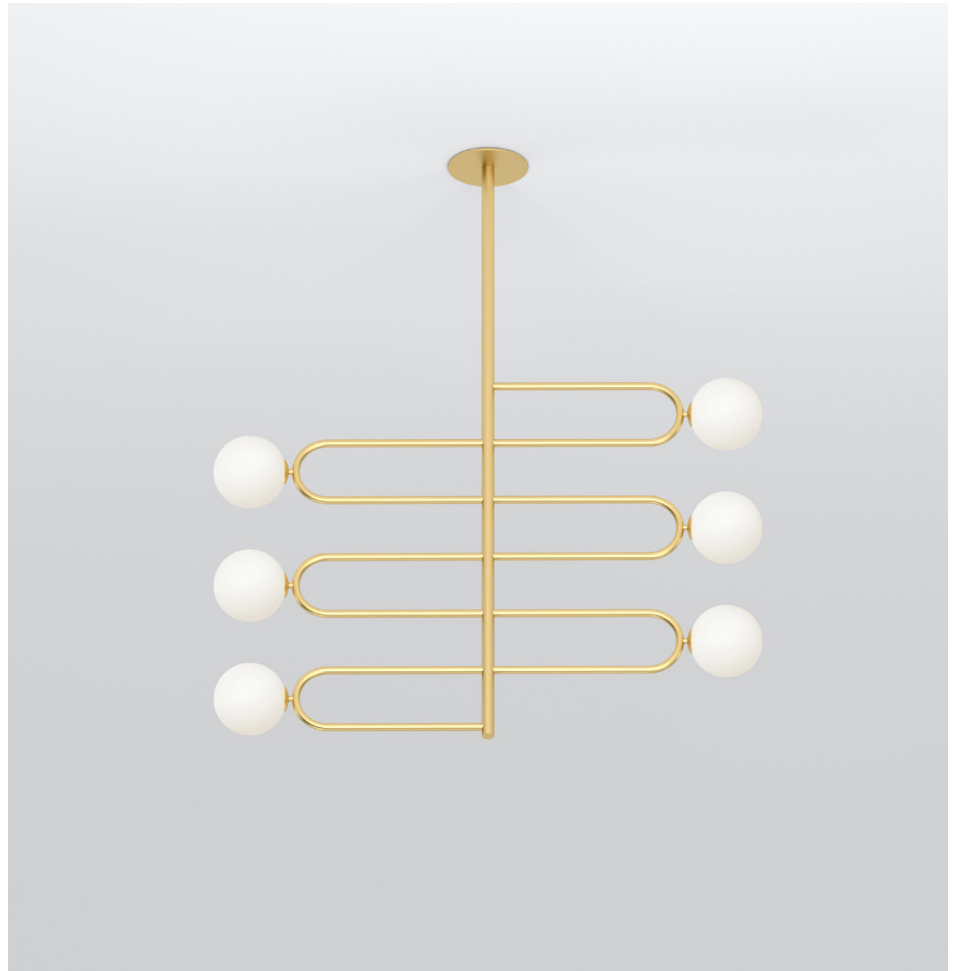

ATELIER ARETI

PRODUCT

Dreiecksrotation 476
Pendant light

MATERIALS AND COLOUR OPTIONS

Brushed brass; white glass

VERSIONS

Brushed brass structure 476OL-P01-BR01

TECHNICAL DETAILS

ATELIER ARETI

PRODUCT

Dreiecksrotation 476
Pendant light

MATERIALS AND COLOUR OPTIONS

Brushed brass; white glass

VERSIONS

Brushed brass structure 476OL-P06-BR01

TECHNICAL DETAILS

6 x G9 LED 5W max

110-230V

IP20

Light bulbs not included

NOTE

Flat ceiling attachment is available upon request

MADE IN

Germany