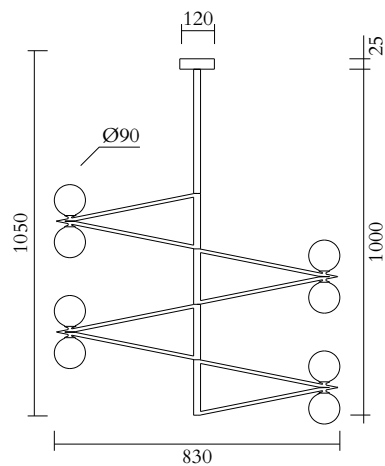

8 x G9 LED 5W max

110-230V

IP20

Light bulbs not included

NOTE

Flat ceiling attachment is available upon request

MADE IN

Germany