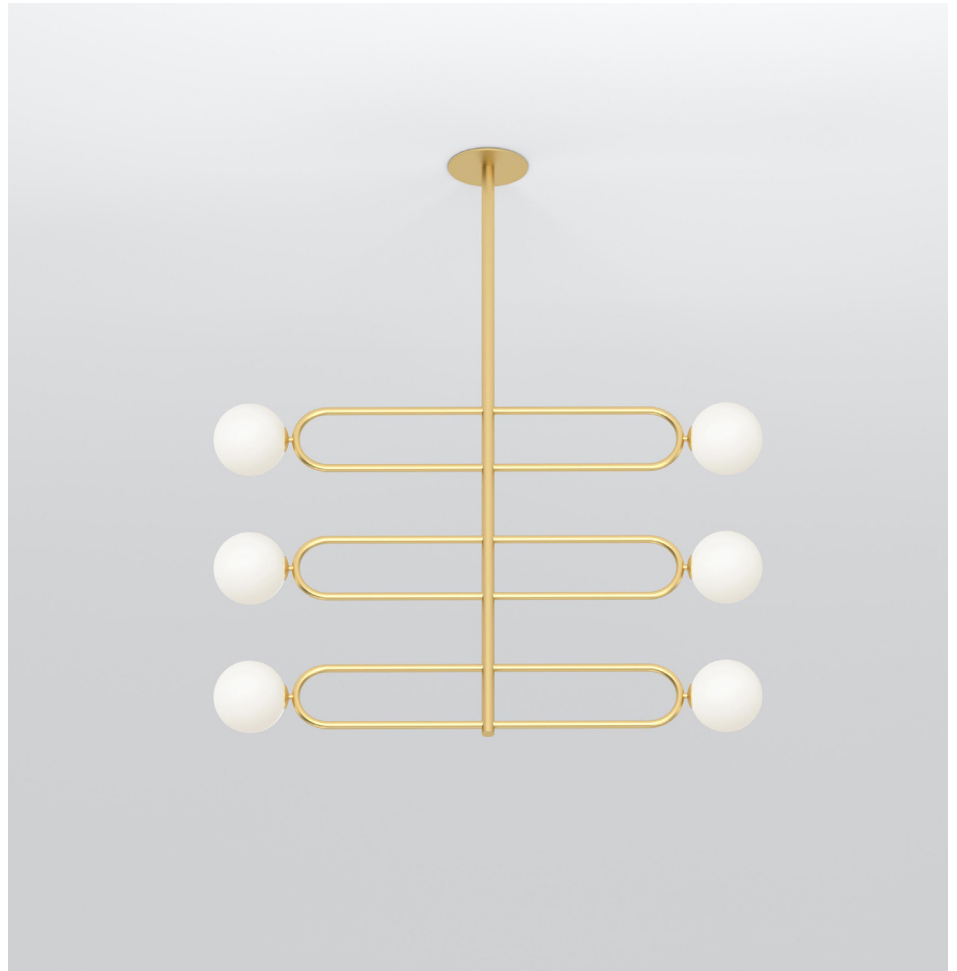

ATELIER ARETI

PRODUCT

Dreiecksrotation 476
Pendant light

MATERIALS AND COLOUR OPTIONS

Brushed brass; white glass

VERSIONS

Brushed brass structure 476OL-P01-BR01

TECHNICAL DETAILS

ATELIER ARETI

PRODUCT

Dreiecksrotation 476
Pendant light

MATERIALS AND COLOUR OPTIONS

Brushed brass; white glass

VERSIONS

Brushed brass structure 476OL-P07-BR01

TECHNICAL DETAILS

6 x G9 LED 5W max

110-230V

IP20

Light bulbs not included

NOTE

Flat ceiling attachment is available upon request

MADE IN

Germany