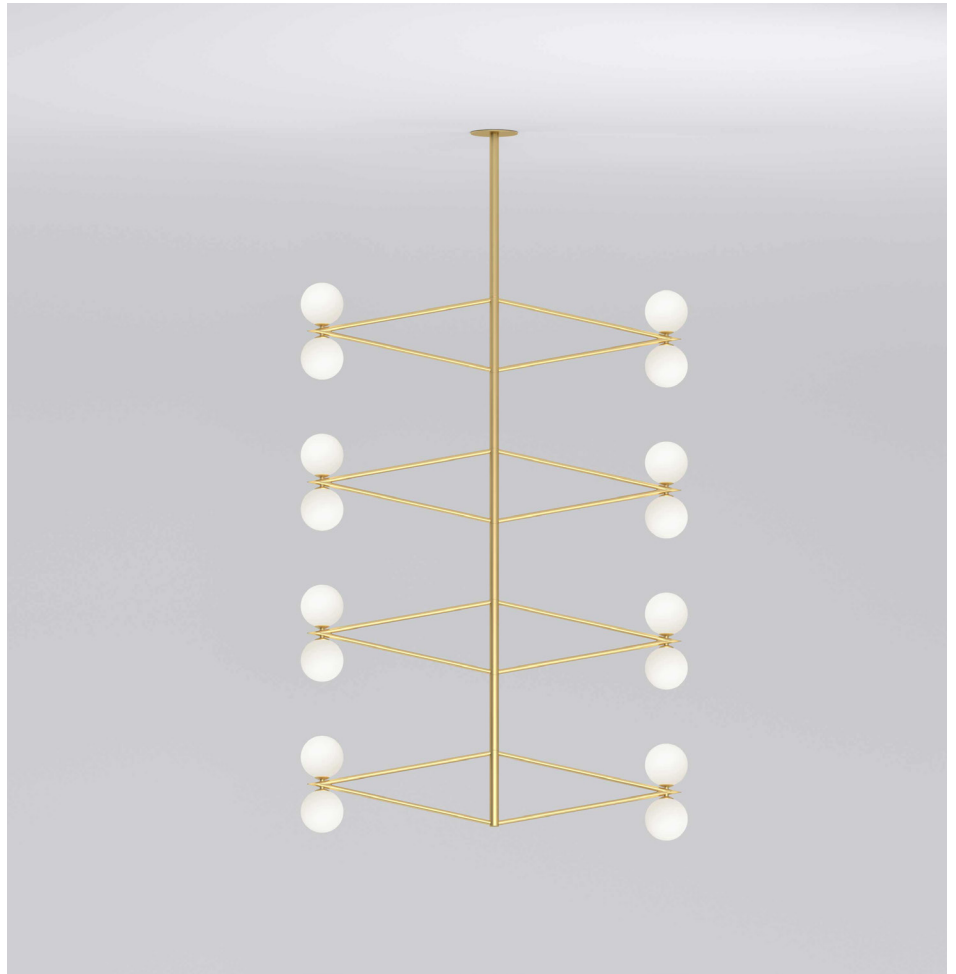

ATELIER ARETI

PRODUCT

Dreiecksrotation 476
Pendant light

MATERIALS AND COLOUR OPTIONS

Brushed brass; white glass

VERSIONS

Brushed brass structure 476OL-P03-BR01

TECHNICAL DETAILS

16 x G9 LED 5W max

110-230V

IP20

Light bulbs not included

NOTE

Flat ceiling attachment is available upon request

MADE IN

Germany

Sizes in mm. Flat attachments available under request. Variations in colour and size are available for some collections, please contact Areti for more details.

Our collections are hand made and made to order, small irregularities in shape or surface will occur, they are inherent to the hand made process and should not be seen as flaws. For detailed information on any products: contact@atelierareti.com