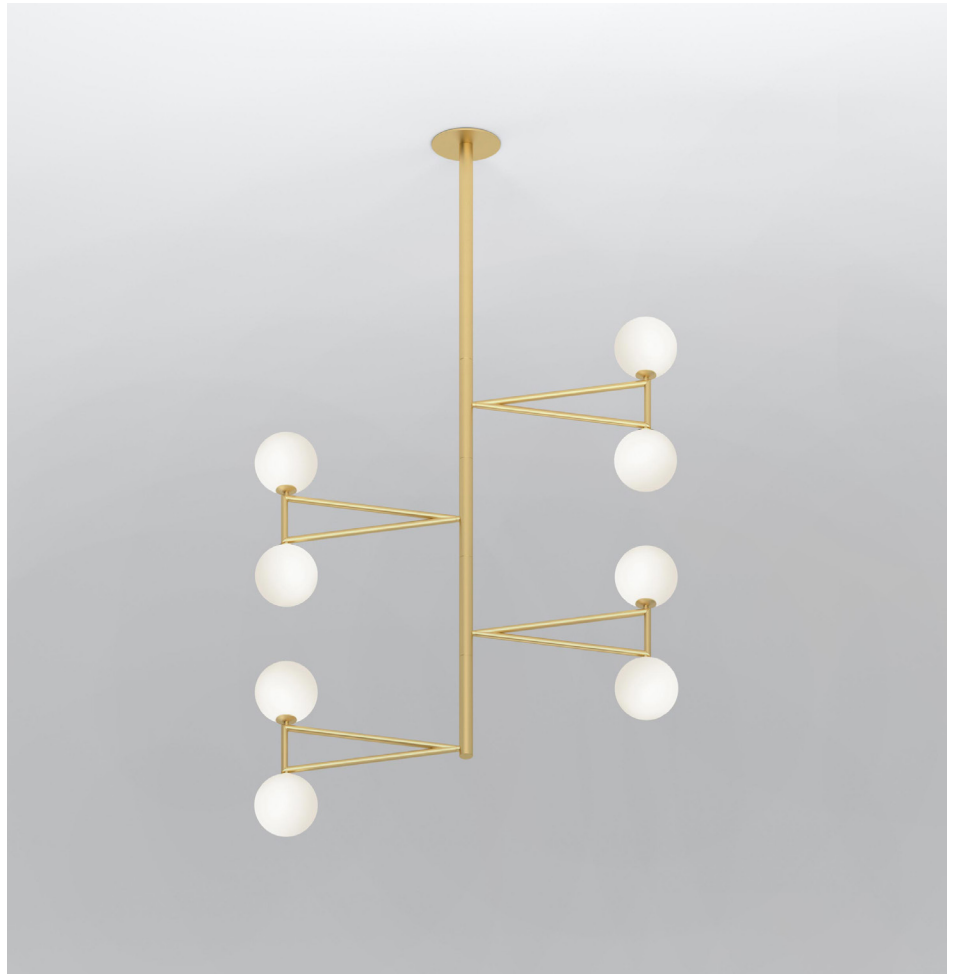

ATELIER ARETI

PRODUCT

Dreiecksrotation 476
Pendant light

MATERIALS AND COLOUR OPTIONS

Brushed brass; white glass

VERSIONS

Brushed brass structure 476OL-P01-BR01

TECHNICAL DETAILS

ATELIER ARETI

PRODUCT

Dreiecksrotation 476
Pendant light

MATERIALS AND COLOUR OPTIONS

Brushed brass; white glass

VERSIONS

Brushed brass structure 476OL-P02-BR01

TECHNICAL DETAILS

ATELIER ARETI

PRODUCT

Dreiecksrotation 476
Pendant light

MATERIALS AND COLOUR OPTIONS

Brushed brass; white glass

VERSIONS

Brushed brass structure 476OL-P04-BR01

TECHNICAL DETAILS

8 x G9 LED 5W max

110-230V

IP20

Light bulbs not included

NOTE

Flat ceiling attachment is available upon request

MADE IN

Germany