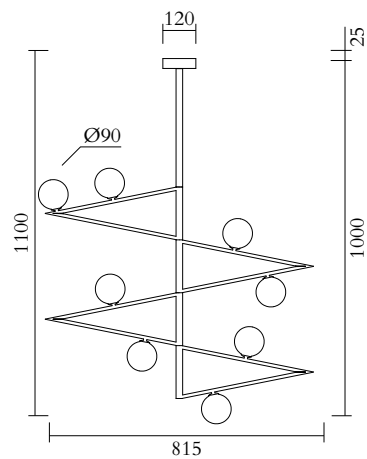

8 x G9 LED 5W max

110-230V

IP20

Light bulbs not included

NOTE

Flat ceiling attachment is available upon request

MADE IN

Germany