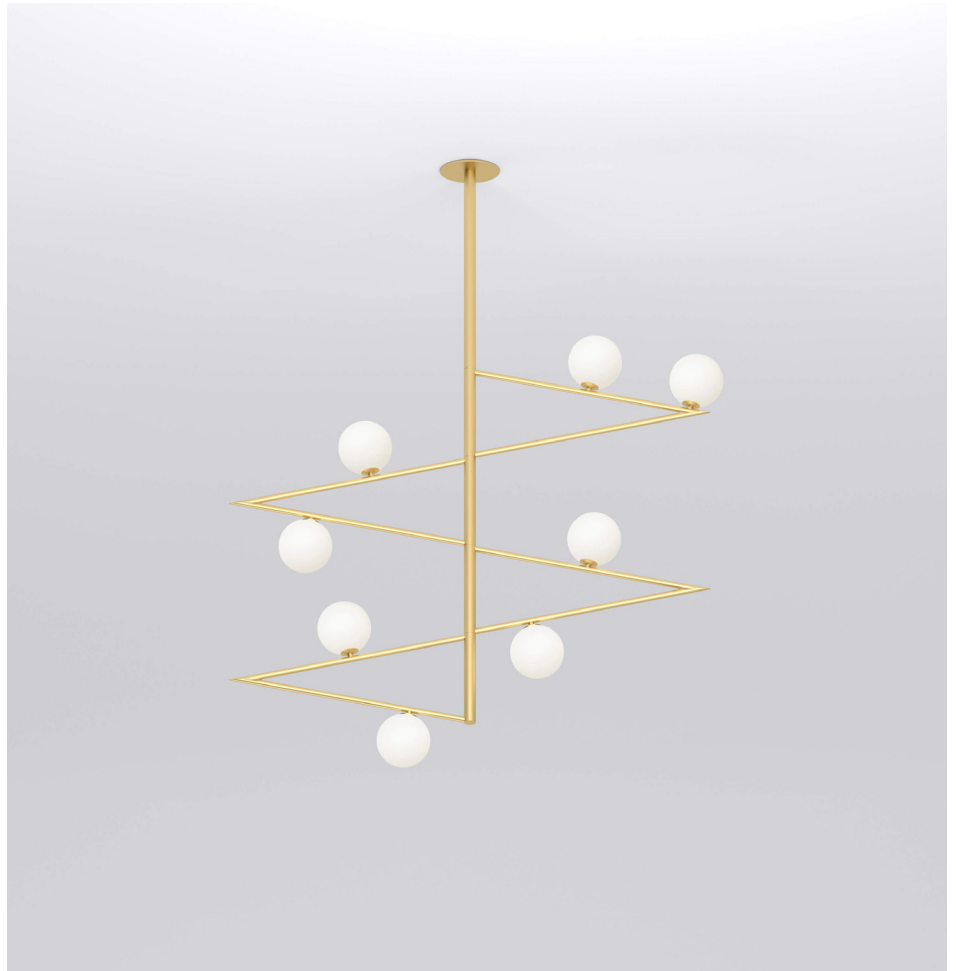

ATELIER ARETI

PRODUCT

Dreiecksrotation 476
Pendant light

MATERIALS AND COLOUR OPTIONS

Brushed brass; white glass

VERSIONS

Brushed brass structure 476OL-P01-BR01

TECHNICAL DETAILS

8 x G9 LED 5W max

110-230V

IP20

Light bulbs not included

NOTE

Flat ceiling attachment is available upon request

MADE IN

Germany

ATELIER ARETI

PRODUCT

Dreiecksrotation 476
Pendant light

MATERIALS AND COLOUR OPTIONS

Brushed brass; white glass

VERSIONS

Brushed brass structure 476OL-P02-BR01

TECHNICAL DETAILS