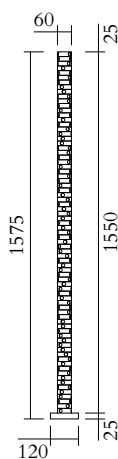

## VERSIONS

Brass structure; white acrylic 477OL-F01-BR01

## CABLE LENGTH

2,00 m

## MADE IN

Germany

Sizes in mm. Flat attachments available under request. Variations in colour and size are available for some collections, please contact Areti for more details.

Our collections are hand made and made to order, small irregularities in shape or surface will occur, they are inherent to the hand made process and should not be seen as flaws. For detailed information on any products: [contact@atelierareti.com](mailto:contact@atelierareti.com)