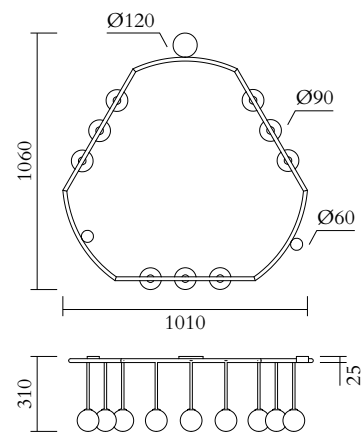

ATELIER ARETI

PRODUCT

Standing globes 488
Ceiling light

MATERIALS AND COLOUR OPTIONS

Brushed brass; nickel; white glass

VERSIONS

Brushed brass structure 488OL-C01-BR01

Nickel structure 488OL-C01-NI01

TECHNICAL DETAILS

9 x G9 LED 5W max

110-230V

IP20

Light bulbs not included

MADE IN

Germany

Sizes in mm. Flat attachments available under request. Variations in colour and size are available for some collections, please contact Areti for more details.