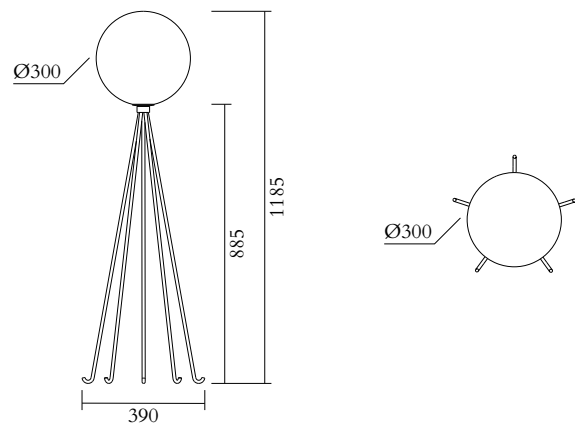

## TECHNICAL DETAILS

1 x E27 LED 10W max (US: E26)  
110-230V  
IP20  
Lights bulb not included

## CABLE LENGTH

2,00 m

## MADE IN

Germany

Sizes in mm. Flat attachments available under request. Variations in colour and size are available for some collections, please contact Areti for more details.

Our collections are hand made and made to order, small irregularities in shape or surface will occur, they are inherent to the hand made process and should not be seen as flaws. For detailed information on any products: [contact@atelierareti.com](mailto:contact@atelierareti.com)