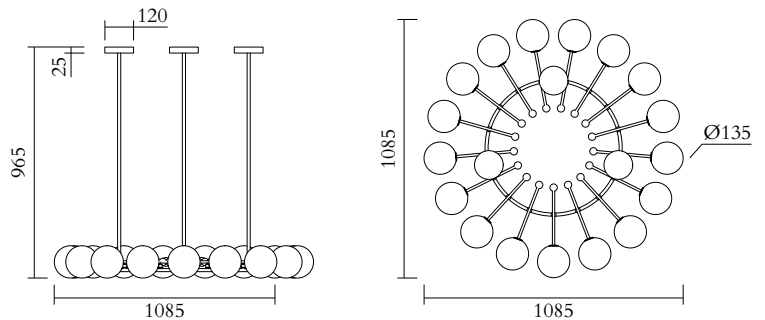

ATELIER ARETI

PRODUCT

Lever 520
Pendant light / Rounded

MATERIALS AND COLOUR OPTIONS

Brushed brass; powder coated metal; nickel; white glass

VERSIONS

| | |
|--------------------------|----------------|
| Brushed brass structure | 520OL-P01-BR01 |
| Black structure | 520OL-P01-ME01 |
| White structure | 520OL-P01-ME02 |
| coloured metal structure | 520OL-P01-ME03 |
| Nickel structure | 520OL-P01-NI01 |

TECHNICAL DETAILS

17 x G9 LED 5W max
110-230V
IP20
Lights bulbs not included

MADE IN

Germany

Sizes in mm. Flat attachments available on request. Variations in colour and size are available for some collections, please contact Areti for more details.

TECHNICAL DETAILS

10 x G9 LED 5W max
110-230V
IP20
Lights bulbs not included

MADE IN
Germany

Sizes in mm. Flat attachments available on request. Variations in colour and size are available for some collections, please contact Areti for more details.