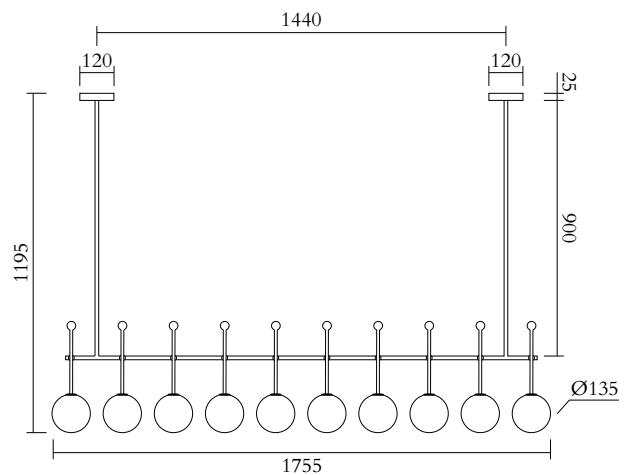

TECHNICAL DETAILS

17 x G9 LED 5W max
110-230V
IP20
Lights bulbs not included

MADE IN

Germany

Sizes in mm. Flat attachments available on request. Variations in colour and size are available for some collections, please contact Areti for more details.

TECHNICAL DETAILS

10 x G9 LED 5W max
110-230V
IP20
Lights bulbs not included

MADE IN
Germany

Sizes in mm. Flat attachments available on request. Variations in colour and size are available for some collections, please contact Areti for more details.