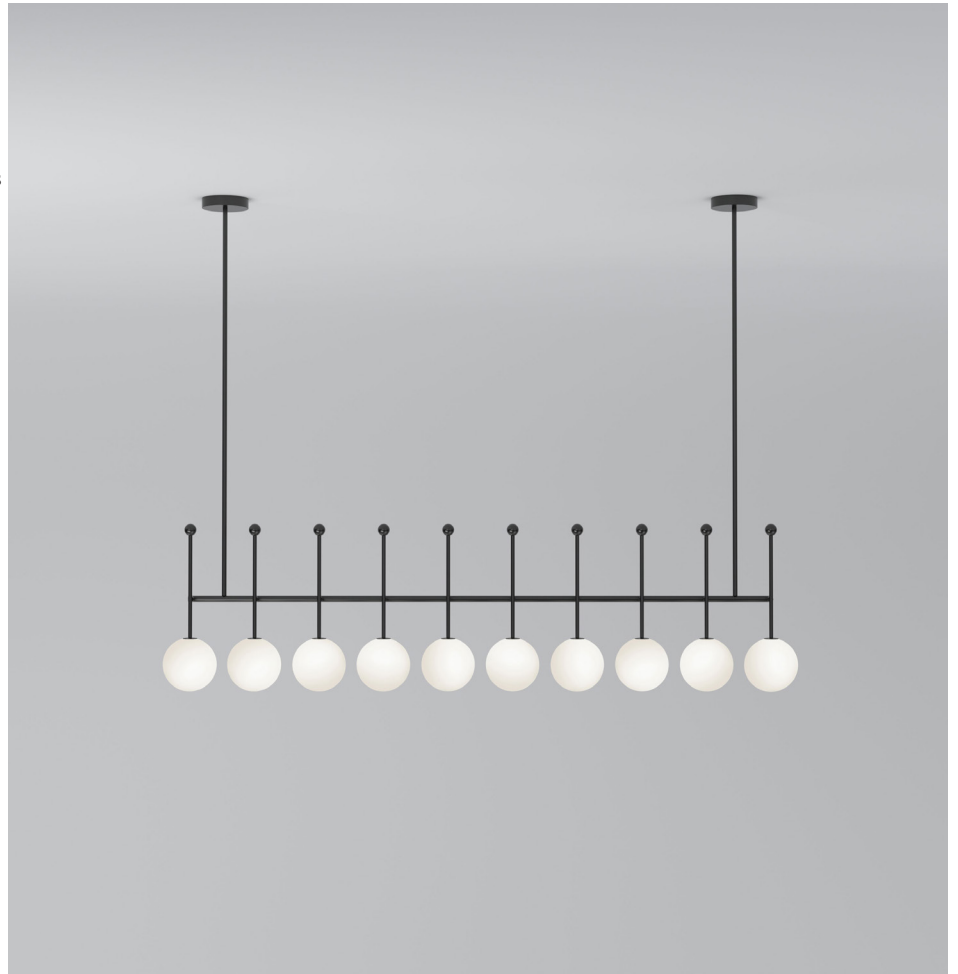

ATELIER ARETI

PRODUCT

Lever 520
Pendant light / Straight

MATERIALS AND COLOUR OPTIONS

Brushed brass; powder coated metal; nickel; white glass

VERSIONS

Brushed brass structure	520OL-P02-BR01
Black structure	520OL-P02-ME01
White structure	520OL-P02-ME02
coloured metal structure	520OL-P02-ME03
Nickel structure	520OL-P02-NI01

TECHNICAL DETAILS

10 x G9 LED 5W max
110-230V
IP20
Lights bulbs not included

MADE IN
Germany

Sizes in mm. Flat attachments available on request. Variations in colour and size are available for some collections, please contact Areti for more details.

Our collections are hand made and made to order, small irregularities in shape or surface will occur, they are inherent to the hand made process and should not be seen as flaws. For detailed information on any products: contact@atelierareti.com