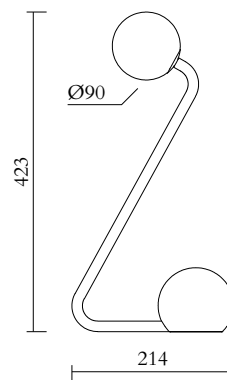

ATELIER ARETI

PRODUCT

Swan 521
Desk light

MATERIALS AND COLOUR OPTIONS

Brushed brass, nickel or powder coated metal; white glass;

VERSIONS

Brass structure, black marble	521OL-D01-BR01
Brass structure, white marble	521OL-D01-BR02
Brass structure, green marble	521OL-D01-BR03
Nickel structure, black marble	521OL-D01-NI01
Nickel structure, white marble	521OL-D01-NI02
Nickel structure, green marble	521OL-D01-NI03
Black structure, black marble	521OL-D01-ME01
Black structure, white marble	521OL-D01-ME02
Black structure, green marble	521OL-D01-ME03
White structure, black marble	521OL-D01-ME04
White structure, white marble	521OL-D01-ME05
White structure, green marble	521OL-D01-ME06

TECHNICAL DETAILS

G9 LED 5W max
110-230V
IP20
Light bulb not included

CABLE LENGTH

1,50 m

MADE IN

Germany

Sizes in mm. Flat attachments available on request. Variations in colour and size are available for some collections, please contact Areti for more details.