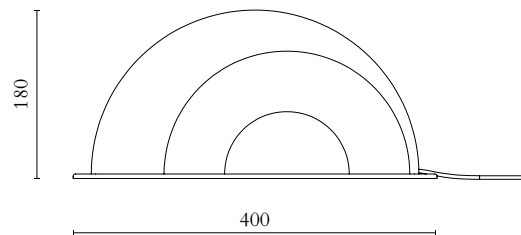

Built in LED
110-230V
IP20

CABLE LENGTH

1,50 m

MADE IN

Germany

Sizes in mm. Flat attachments available on request. Variations in colour and size are available for some collections, please contact Areti for more details.