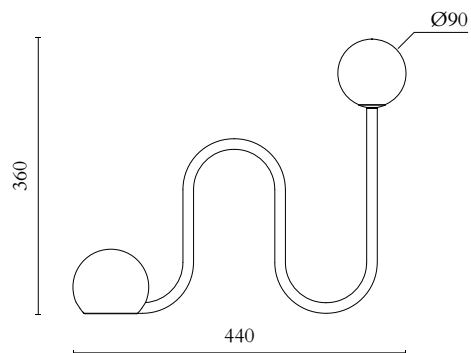

ATELIER ARETI

PRODUCT

Curves 524
Desk light

MATERIALS AND COLOUR OPTIONS

Brushed brass, powder coated metal or nickel; white glass; marble;

VERSIONS

Brushed brass tube, black marble	524OL-D01-BR01
Brushed brass tube, white marble	524OL-D01-BR02
Brushed brass tube, green marble	524OL-D01-BR03
Black tube, black marble	524OL-D01-ME01
Black tube, white marble	524OL-D01-ME02
Black tube, green marble	524OL-D01-ME03
White tube, black marble	524OL-D01-ME01
White tube, white marble	524OL-D01-ME02
White tube, green marble	524OL-D01-ME03
Nickel tube, black marble	524OL-D01-NI01
Nickel tube, white marble	524OL-D01-NI02
Nickel tube, green marble	524OL-D01-NI03

TECHNICAL DETAILS

1x G9 LED 5W max
110-230V
IP20
Light bulb not included

CABLE LENGTH

1,50 m

MADE IN

Germany

Sizes in mm. Flat attachments available on request. Variations in colour and size are available for some collections, please contact Areti for more details.