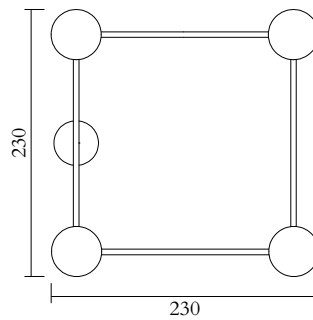

ATELIER ARETI

PRODUCT

Floating 551
Wall light

MATERIALS AND COLOUR OPTIONS

Brushed brass; powder coated metal; nickel; white glass

VERSIONS

Brushed brass structure	551OL-W01-BR01
Black structure	551OL-W01-ME01
White structure	551OL-W01-ME02
coloured metal structure	551OL-W01-ME03
Nickel structure	551OL-W01-NI01

TECHNICAL DETAILS

4 x G9 LED 5W max
110-230V
IP20
Lights bulbs not included

MADE IN

Germany

Sizes in mm. Flat attachments available under request. Variations in colour and size are available for some collections, please contact Areti for more details.