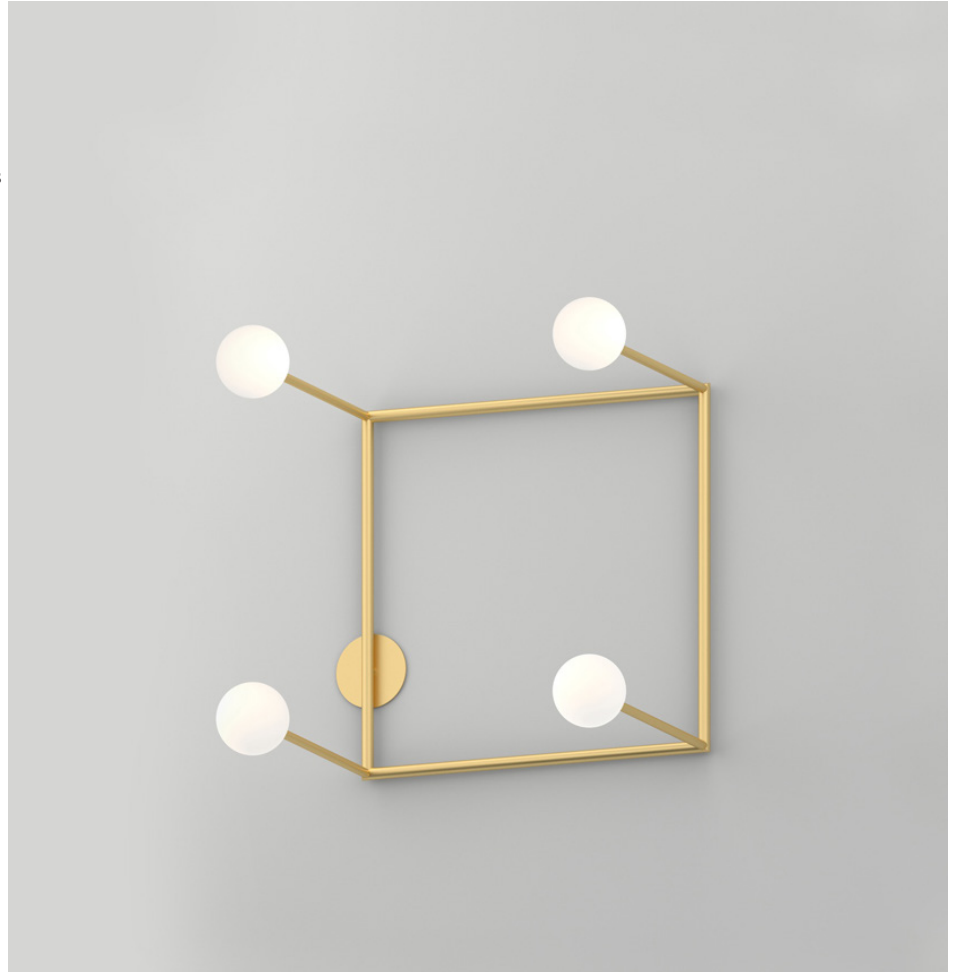

ATELIER ARETI

PRODUCT

Floating 551
Wall light

MATERIALS AND COLOUR OPTIONS

Brushed brass; powder coated metal; nickel; white glass

VERSIONS

Brushed brass structure	551OL-W01-BR01
Black structure	551OL-W01-ME01
White structure	551OL-W01-ME02
coloured metal structure	551OL-W01-ME03
Nickel structure	551OL-W01-NI01

TECHNICAL DETAILS

4 x G9 LED 5W max
110-230V
IP20
Lights bulbs not included

MADE IN

Germany

Sizes in mm. Flat attachments available under request. Variations in colour and size are available for some collections, please contact Areti for more details.