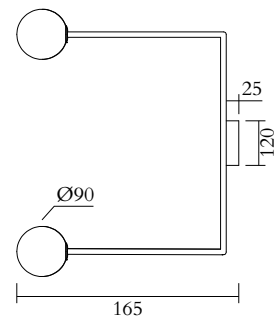

ATELIER ARETI

PRODUCT

Floating 551
Wall light

MATERIALS AND COLOUR OPTIONS

Brushed brass; powder coated metal; nickel; white glass

VERSIONS

Brushed brass structure	551OL-W01-BR01
Black structure	551OL-W01-ME01
White structure	551OL-W01-ME02
coloured metal structure	551OL-W01-ME03
Nickel structure	551OL-W01-NI01

TECHNICAL DETAILS

4 x G9 LED 5W max
110-230V
IP20
Lights bulbs not included

MADE IN

Germany

Sizes in mm. Flat attachments available under request. Variations in colour and size are available for some collections, please contact Areti for more details.