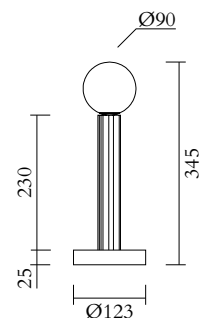

Colour Concept A - 552OL-D01-M0A

PRODUCT

Profiles
Desk light / Globe 552OL-D01
05 sand monochrome

VERSIONS

Refer to the next page

TECHNICAL DETAILS

1 x G9 LED 5W max
110-230V
IP20
Light bulb not included

CABLE LENGTH

Colour Concept B - 552OL-D01-M0B

PRODUCT

Profiles
Desk light / Globe 552OL-D01
10 light blue base, 02 white tube

VERSIONS

Refer to the next page

TECHNICAL DETAILS

1 x G9 LED 5W max
110-230V
IP20
Light bulb not included

CABLE LENGTH

1,50 m

MADE IN

Germany

ATELIER ARETI

03 red base
02 white tube

04 pink base
02 white tube

05 sand base
02 white tube