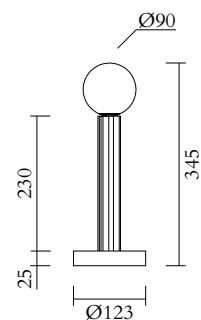

MADE IN

Germany