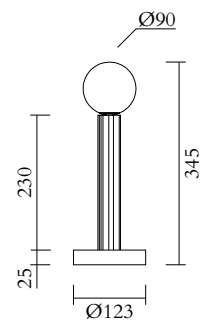

CABLE LENGTH

1,50 m

MADE IN

Germany

ATELIER ARETI

01 black base
03 red tube

01 black base
04 pink tube

01 black base
05 sand tube

Refer to the next page

TECHNICAL DETAILS

1 x G9 LED 5W max
110-230V
IP20
Light bulb not included

CABLE LENGTH

1,50 m

MADE IN

Germany

ATELIER ARETI