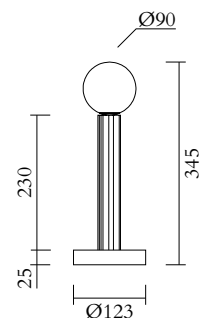

CABLE LENGTH

1,50 m

MADE IN

Germany

ATELIER ARETI

01 black base
03 red tube

01 black base
04 pink tube

01 black base
05 sand tube

Refer to the next page

TECHNICAL DETAILS

1 x G9 LED 5W max
110-230V
IP20
Light bulb not included

CABLE LENGTH

1,50 m

MADE IN

Germany

ATELIER ARETI