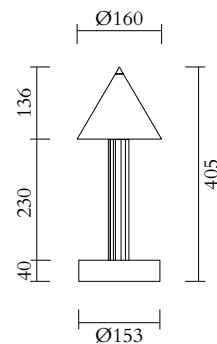

CABLE LENGTH

1,50 m

MADE IN

Germany

ATELIER ARETI

01 black

02 white

03 red