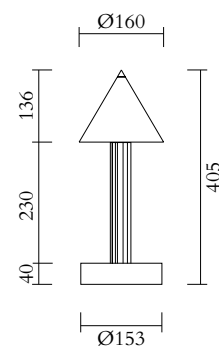

1 x G9 LED 5W max

110-230V

IP20

Light bulb not included

CABLE LENGTH

1,50 m

MADE IN

Germany