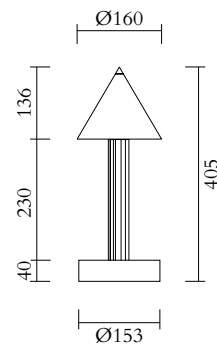

MADE IN

Germany