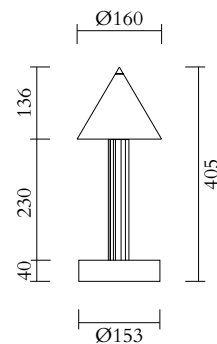

1 x G9 LED 5W max

110-230V

IP20

Light bulb not included

CABLE LENGTH

1,50 m

MADE IN

Germany