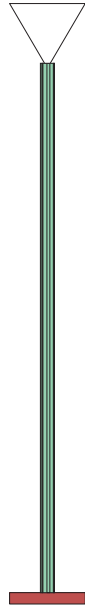

03 red base
11 light green tube
02 white cone