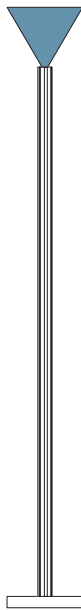

ATELIER ARETI

ELEMENTS COLLECTION

Profiles

Floor Light / Cone

552OL-F02

01 black base, 04 pink tube, 02 white cone

Colour Concept C - 552OL-F02-M0C

COLOUR CONCEPTS:

- A - Monochrome
- B - White + one colour
- C - Black, white + one colour
- D - White + two colours

ATELIER ARETI

COLOUR CONCEPT A Monochrome

-  01 Black
-  02 White
-  03 Red
-  04 Pink
-  05 Sand
-  06 Light yellow
-  07 Intense yellow
-  08 Orange yellow
-  09 Blue
-  10 Light blue
-  11 Light green
-  12 Intense green

ATELIER ARETI

02 white base + tube
03 red cone

02 white base + tube
04 pink cone

02 white base + tube
05 sand cone

02 white base + tube
06 light yellow cone

02 white base + tube
07 intense yellow cone

02 white base + tube
08 orange yellow cone

ATELIER ARETI

03 red base
02 white tube + cone

04 pink base
02 white tube + cone

05 sand base
02 white tube + cone

06 light yellow base
02 white tube + cone

07 intense yellow base
02 white tube + cone

08 orange yellow base
02 white tube + cone