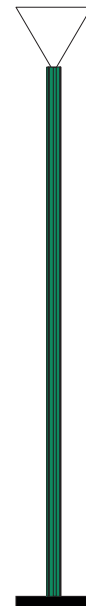

01 black base
12 intense green tube
02 white cone

COLOUR CONCEPT C

Black, white + one colour

552OL-F02-M0C