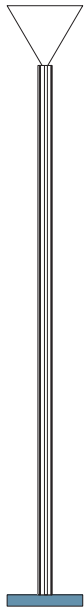

ATELIER ARETI

ELEMENTS COLLECTION

Profiles

Floor Light / Cone

552OL-F02

01 black base, 04 pink tube, 02 white cone

Colour Concept C - 552OL-F02-M0C

COLOUR CONCEPTS:

- A - Monochrome
- B - White + one colour
- C - Black, white + one colour
- D - White + two colours

ATELIER ARETI

COLOUR CONCEPT A Monochrome

-  01 Black
-  02 White
-  03 Red
-  04 Pink
-  05 Sand
-  06 Light yellow
-  07 Intense yellow
-  08 Orange yellow
-  09 Blue
-  10 Light blue
-  11 Light green
-  12 Intense green

ATELIER ARETI

02 white base + tube
03 red cone

02 white base + tube
04 pink cone

02 white base + tube
05 sand cone

02 white base + tube
06 light yellow cone

02 white base + tube
07 intense yellow cone

02 white base + tube
08 orange yellow cone

ATELIER ARETI

03 red base
02 white tube + cone

04 pink base
02 white tube + cone

05 sand base
02 white tube + cone

06 light yellow base
02 white tube + cone

07 intense yellow base
02 white tube + cone

08 orange yellow base
02 white tube + cone