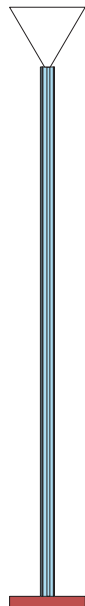

03 red base
10 light blue tube
02 white cone