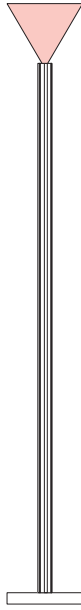

ATELIER ARETI

ELEMENTS COLLECTION

Profiles

Floor Light / Cone

552OL-F02

01 black base, 04 pink tube, 02 white cone

Colour Concept C - 552OL-F02-M0C

COLOUR CONCEPTS:

- A - Monochrome
- B - White + one colour
- C - Black, white + one colour
- D - White + two colours

ATELIER ARETI

COLOUR CONCEPT A Monochrome

-  01 Black
-  02 White
-  03 Red
-  04 Pink
-  05 Sand
-  06 Light yellow
-  07 Intense yellow
-  08 Orange yellow
-  09 Blue
-  10 Light blue
-  11 Light green
-  12 Intense green

COLOUR CONCEPT B

White + white *tube* + colour

-  02 White
- +**
-  03 Red
-  04 Pink
-  05 Sand
-  06 Light yellow
-  07 Intense yellow
-  08 Orange yellow
-  09 Blue
-  10 Light blue
-  11 Light green
-  12 Intense green

ATELIER ARETI

02 white base + tube
03 red cone

02 white base + tube
04 pink cone

02 white base + tube
05 sand cone

02 white base + tube
06 light yellow cone

02 white base + tube
07 intense yellow cone

02 white base + tube
08 orange yellow cone