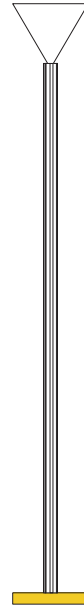

ATELIER ARETI

ELEMENTS COLLECTION

Profiles

Floor Light / Cone

552OL-F02

01 black base, 04 pink tube, 02 white cone

Colour Concept C - 552OL-F02-M0C

COLOUR CONCEPTS:

- A - Monochrome
- B - White + one colour
- C - Black, white + one colour
- D - White + two colours

ATELIER ARETI

COLOUR CONCEPT A Monochrome

-  01 Black
-  02 White
-  03 Red
-  04 Pink
-  05 Sand
-  06 Light yellow
-  07 Intense yellow
-  08 Orange yellow
-  09 Blue
-  10 Light blue
-  11 Light green
-  12 Intense green

ATELIER ARETI

02 white base + tube
03 red cone

02 white base + tube
04 pink cone

02 white base + tube
05 sand cone

02 white base + tube
06 light yellow cone

02 white base + tube
07 intense yellow cone

02 white base + tube
08 orange yellow cone

ATELIER ARETI

03 red base
02 white tube + cone

04 pink base
02 white tube + cone

05 sand base
02 white tube + cone

06 light yellow base
02 white tube + cone

07 intense yellow base
02 white tube + cone

08 orange yellow base
02 white tube + cone