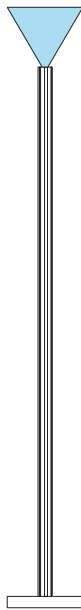

02 white base + tube
10 light blue cone