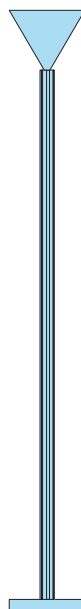

10 light blue