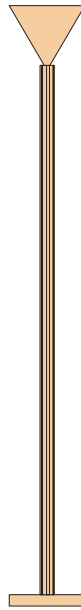

ATELIER ARETI

ELEMENTS COLLECTION

Profiles

Floor Light / Cone

552OL-F02

01 black base, 04 pink tube, 02 white cone

Colour Concept C - 552OL-F02-M0C

COLOUR CONCEPTS:

- A - Monochrome
- B - White + one colour
- C - Black, white + one colour
- D - White + two colours

ATELIER ARETI

COLOUR CONCEPT A Monochrome

-  01 Black
-  02 White
-  03 Red
-  04 Pink
-  05 Sand
-  06 Light yellow
-  07 Intense yellow
-  08 Orange yellow
-  09 Blue
-  10 Light blue
-  11 Light green
-  12 Intense green

2,00 m

MADE IN

Germany

ATELIER ARETI

01 black

02 white

COLOUR CONCEPT A

Monochrome

552OL-F02-M0A

ATELIER ARETI

03 red

04 pink

05 sand

06 light yellow

07 intense yellow

08 orange yellow