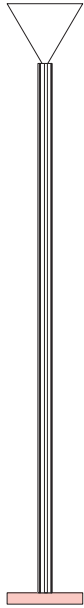

- A - Monochrome
- B - White + one colour
- C - Black, white + one colour
- D - White + two colours

ATELIER ARETI

COLOUR CONCEPT A Monochrome

-  01 Black
-  02 White
-  03 Red
-  04 Pink
-  05 Sand
-  06 Light yellow
-  07 Intense yellow
-  08 Orange yellow
-  09 Blue
-  10 Light blue
-  11 Light green
-  12 Intense green

ATELIER ARETI

02 white base + tube
03 red cone

02 white base + tube
04 pink cone

02 white base + tube
05 sand cone

02 white base + tube
06 light yellow cone

02 white base + tube
07 intense yellow cone

02 white base + tube
08 orange yellow cone

02 white base + tube
09 blue cone

02 white base + tube
10 light blue cone

02 white base + tube
11 light green cone

02 white base + tube
12 intense green cone

COLOUR CONCEPT B

White + one colour

552OL-F02-M0B

ATELIER ARETI

03 red base
02 white tube + cone

04 pink base
02 white tube + cone

05 sand base
02 white tube + cone

06 light yellow base
02 white tube + cone

07 intense yellow base
02 white tube + cone

08 orange yellow base
02 white tube + cone