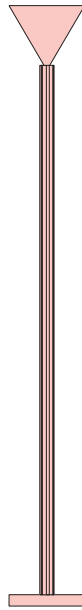

ATELIER ARETI

04 pink

COLOUR CONCEPT A

Monochrome

552OL-F02-M0A