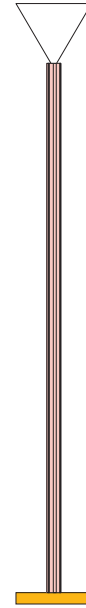

08 orange yellow base
04 pink tube
02 white cone