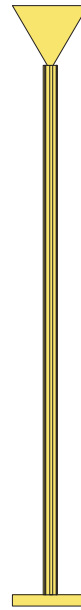

- A - Monochrome
- B - White + one colour
- C - Black, white + one colour
- D - White + two colours

ATELIER ARETI

COLOUR CONCEPT A Monochrome

-  01 Black
-  02 White
-  03 Red
-  04 Pink
-  05 Sand
-  06 Light yellow
-  07 Intense yellow
-  08 Orange yellow
-  09 Blue
-  10 Light blue
-  11 Light green
-  12 Intense green

2,00 m

MADE IN

Germany

ATELIER ARETI

01 black

02 white

COLOUR CONCEPT A

Monochrome

552OL-F02-M0A

ATELIER ARETI

03 red

04 pink

05 sand

06 light yellow

07 intense yellow

08 orange yellow