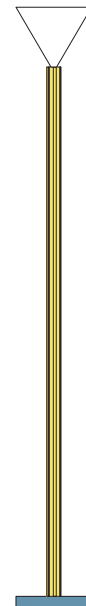

09 blue base
06 light yellow tube
02 white cone

COLOUR CONCEPT D

White + two colours

552OL-F02-M0D