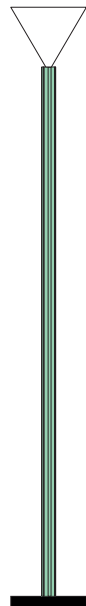

01 black base
11 light green tube
02 white cone