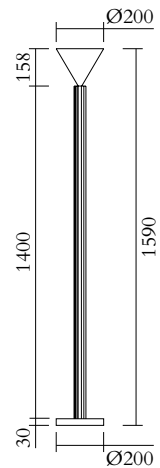

Colour Concept A - 552OL-F02-M0A

PRODUCT

Profiles
Floor light / Cone 552OL-F02
09 blue monochrome

VERSIONS

Refer to the next page

TECHNICAL DETAILS

1 x 27 LED 10W max
110-230V
IP20
Light bulb not included

CABLE LENGTH

1 x E27 LED 10W max

110-230V

IP20

Light bulb not included

CABLE LENGTH

2,00 m

MADE IN

Germany