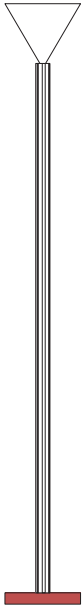

ATELIER ARETI

ELEMENTS COLLECTION

Profiles

Floor Light / Cone

552OL-F02

01 black base, 04 pink tube, 02 white cone

Colour Concept C - 552OL-F02-M0C

COLOUR CONCEPTS:

- A - Monochrome
- B - White + one colour
- C - Black, white + one colour
- D - White + two colours

ATELIER ARETI

COLOUR CONCEPT A Monochrome

-  01 Black
-  02 White
-  03 Red
-  04 Pink
-  05 Sand
-  06 Light yellow
-  07 Intense yellow
-  08 Orange yellow
-  09 Blue
-  10 Light blue
-  11 Light green
-  12 Intense green

ATELIER ARETI

02 white base + tube
03 red cone

02 white base + tube
04 pink cone

02 white base + tube
05 sand cone

02 white base + tube
06 light yellow cone

02 white base + tube
07 intense yellow cone

02 white base + tube
08 orange yellow cone

ATELIER ARETI

03 red base
02 white tube + cone

04 pink base
02 white tube + cone

05 sand base
02 white tube + cone

06 light yellow base
02 white tube + cone

07 intense yellow base
02 white tube + cone

08 orange yellow base
02 white tube + cone