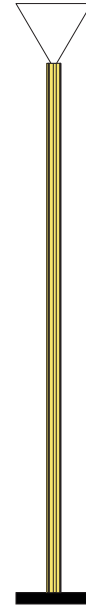

01 black base
06 light yellow tube
02 white cone