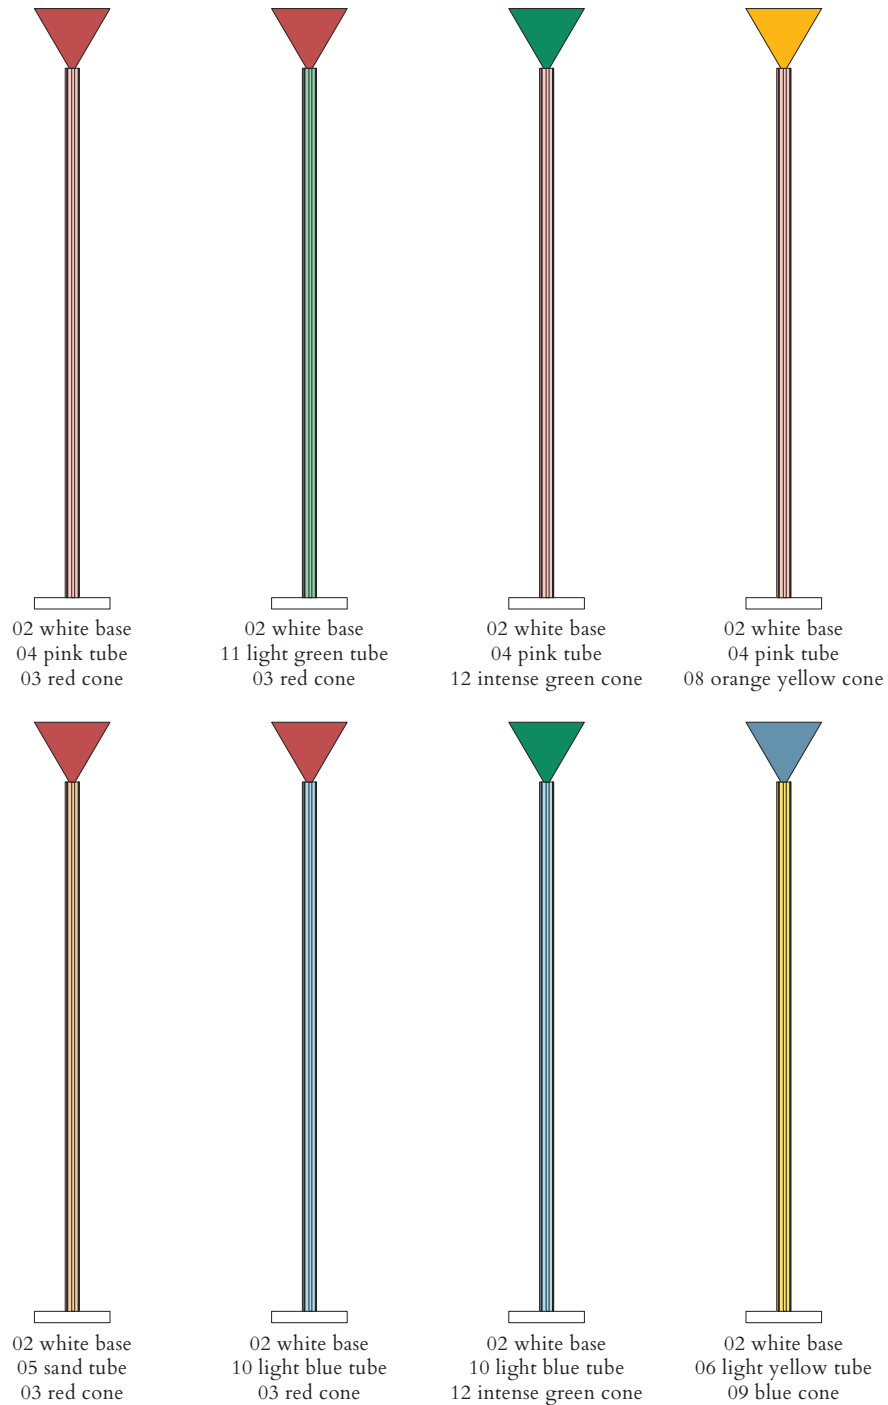

ATELIER ARETI

COLOUR CONCEPT D

White + two colours

552OL-F02-M0D