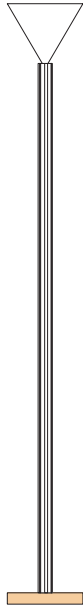

ATELIER ARETI

ELEMENTS COLLECTION

Profiles

Floor Light / Cone

552OL-F02

01 black base, 04 pink tube, 02 white cone

Colour Concept C - 552OL-F02-M0C

COLOUR CONCEPTS:

- A - Monochrome
- B - White + one colour
- C - Black, white + one colour
- D - White + two colours

ATELIER ARETI

COLOUR CONCEPT A Monochrome

-  01 Black
-  02 White
-  03 Red
-  04 Pink
-  05 Sand
-  06 Light yellow
-  07 Intense yellow
-  08 Orange yellow
-  09 Blue
-  10 Light blue
-  11 Light green
-  12 Intense green

ATELIER ARETI

02 white base + tube
03 red cone

02 white base + tube
04 pink cone

02 white base + tube
05 sand cone

02 white base + tube
06 light yellow cone

02 white base + tube
07 intense yellow cone

02 white base + tube
08 orange yellow cone

ATELIER ARETI

03 red base
02 white tube + cone

04 pink base
02 white tube + cone

05 sand base
02 white tube + cone

06 light yellow base
02 white tube + cone

07 intense yellow base
02 white tube + cone

08 orange yellow base
02 white tube + cone