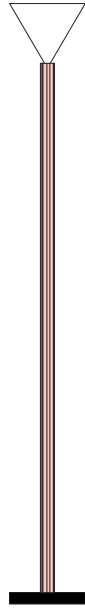

01 black base
04 pink tube
02 white cone