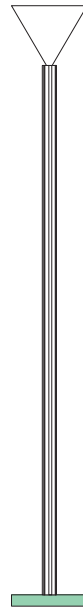

11 light green base
02 white tube + cone