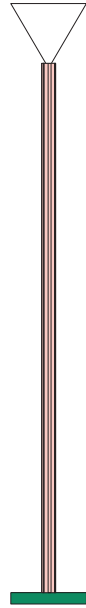

12 intense green base
04 pink tube
02 white cone