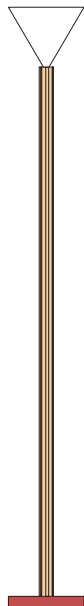

03 red base
04 pink tube
02 white cone