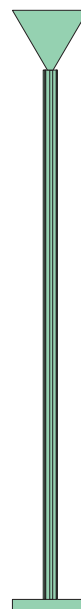

11 light green