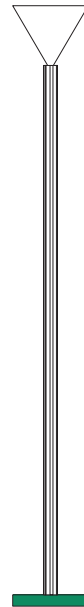

12 intense green base
02 white tube + cone

COLOUR CONCEPT B

White + one colour

552OL-F02-M0B