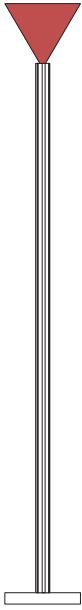

ATELIER ARETI

ELEMENTS COLLECTION

Profiles

Floor Light / Cone

552OL-F02

01 black base, 04 pink tube, 02 white cone

Colour Concept C - 552OL-F02-M0C

COLOUR CONCEPTS:

- A - Monochrome
- B - White + one colour
- C - Black, white + one colour
- D - White + two colours

ATELIER ARETI

COLOUR CONCEPT A Monochrome

-  01 Black
-  02 White
-  03 Red
-  04 Pink
-  05 Sand
-  06 Light yellow
-  07 Intense yellow
-  08 Orange yellow
-  09 Blue
-  10 Light blue
-  11 Light green
-  12 Intense green

2,00 m

MADE IN

Germany

ATELIER ARETI

01 black

02 white

COLOUR CONCEPT A

Monochrome

ATELIER ARETI

02 white base + tube
03 red cone

02 white base + tube
04 pink cone

02 white base + tube
05 sand cone

02 white base + tube
06 light yellow cone

02 white base + tube
07 intense yellow cone

02 white base + tube
08 orange yellow cone