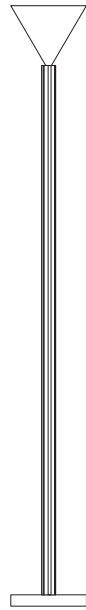

- A - Monochrome
- B - White + one colour
- C - Black, white + one colour
- D - White + two colours

ATELIER ARETI

COLOUR CONCEPT A Monochrome

-  01 Black
-  02 White
-  03 Red
-  04 Pink
-  05 Sand
-  06 Light yellow
-  07 Intense yellow
-  08 Orange yellow
-  09 Blue
-  10 Light blue
-  11 Light green
-  12 Intense green

Colour Concept A - 552OL-F02-M0A

PRODUCT

Profiles
Floor light / Cone 552OL-F02
09 blue monochrome

VERSIONS

Refer to the next page

TECHNICAL DETAILS

1 x 27 LED 10W max
110-230V
IP20
Light bulb not included

CABLE LENGTH

2,00 m

MADE IN

Germany

ATELIER ARETI

01 black

02 white

COLOUR CONCEPT A

Monochrome

552OL-F02-M0A

ATELIER ARETI

03 red

04 pink

05 sand

06 light yellow

07 intense yellow

08 orange yellow