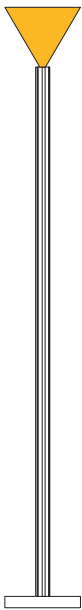

- A - Monochrome
- B - White + one colour
- C - Black, white + one colour
- D - White + two colours

ATELIER ARETI

COLOUR CONCEPT A Monochrome

-  01 Black
-  02 White
-  03 Red
-  04 Pink
-  05 Sand
-  06 Light yellow
-  07 Intense yellow
-  08 Orange yellow
-  09 Blue
-  10 Light blue
-  11 Light green
-  12 Intense green

ATELIER ARETI

02 white base + tube
03 red cone

02 white base + tube
04 pink cone

02 white base + tube
05 sand cone

02 white base + tube
06 light yellow cone

02 white base + tube
07 intense yellow cone

02 white base + tube
08 orange yellow cone