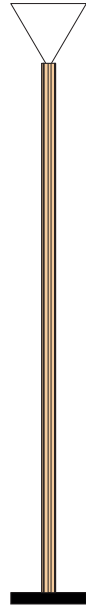

01 black base
05 sand tube
02 white cone