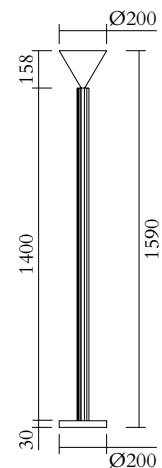

Colour Concept A - 552OL-F02-M0A

PRODUCT

Profiles
Floor light / Cone 552OL-F02
09 blue monochrome

VERSIONS

Refer to the next page

TECHNICAL DETAILS

1 x 27 LED 10W max
110-230V
IP20
Light bulb not included

CABLE LENGTH

1 x E27 LED 10W max

110-230V

IP20

Light bulb not included

CABLE LENGTH

2,00 m

MADE IN

Germany