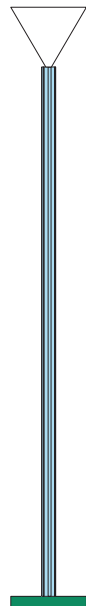

12 intense green base
10 light blue tube
02 white cone