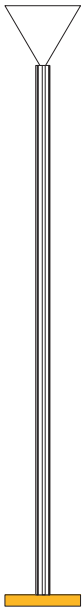

ATELIER ARETI

ELEMENTS COLLECTION

Profiles

Floor Light / Cone

552OL-F02

01 black base, 04 pink tube, 02 white cone

Colour Concept C - 552OL-F02-M0C

COLOUR CONCEPTS:

- A - Monochrome
- B - White + one colour
- C - Black, white + one colour
- D - White + two colours

ATELIER ARETI

COLOUR CONCEPT A Monochrome

-  01 Black
-  02 White
-  03 Red
-  04 Pink
-  05 Sand
-  06 Light yellow
-  07 Intense yellow
-  08 Orange yellow
-  09 Blue
-  10 Light blue
-  11 Light green
-  12 Intense green

ATELIER ARETI

02 white base + tube
03 red cone

02 white base + tube
04 pink cone

02 white base + tube
05 sand cone

02 white base + tube
06 light yellow cone

02 white base + tube
07 intense yellow cone

02 white base + tube
08 orange yellow cone

ATELIER ARETI

03 red base
02 white tube + cone

04 pink base
02 white tube + cone

05 sand base
02 white tube + cone

06 light yellow base
02 white tube + cone

07 intense yellow base
02 white tube + cone

08 orange yellow base
02 white tube + cone