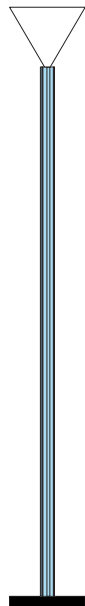

- A - Monochrome
- B - White + one colour
- C - Black, white + one colour
- D - White + two colours

ATELIER ARETI

COLOUR CONCEPT A Monochrome

-  01 Black
-  02 White
-  03 Red
-  04 Pink
-  05 Sand
-  06 Light yellow
-  07 Intense yellow
-  08 Orange yellow
-  09 Blue
-  10 Light blue
-  11 Light green
-  12 Intense green

ATELIER ARETI

02 white base + tube
03 red cone

02 white base + tube
04 pink cone

02 white base + tube
05 sand cone

02 white base + tube
06 light yellow cone

02 white base + tube
07 intense yellow cone

02 white base + tube
08 orange yellow cone

ATELIER ARETI

03 red base
02 white tube + cone

04 pink base
02 white tube + cone

05 sand base
02 white tube + cone

06 light yellow base
02 white tube + cone

07 intense yellow base
02 white tube + cone

08 orange yellow base
02 white tube + cone

01 black base
03 red tube
02 white cone

01 black base
04 pink tube
02 white cone

01 black base
05 sand tube
02 white cone

01 black base
06 light yellow tube
02 white cone

01 black base
09 blue tube
02 white cone