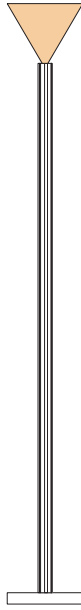

ATELIER ARETI

ELEMENTS COLLECTION

Profiles

Floor Light / Cone

552OL-F02

01 black base, 04 pink tube, 02 white cone

Colour Concept C - 552OL-F02-M0C

COLOUR CONCEPTS:

- A - Monochrome
- B - White + one colour
- C - Black, white + one colour
- D - White + two colours

ATELIER ARETI

COLOUR CONCEPT A Monochrome

-  01 Black
-  02 White
-  03 Red
-  04 Pink
-  05 Sand
-  06 Light yellow
-  07 Intense yellow
-  08 Orange yellow
-  09 Blue
-  10 Light blue
-  11 Light green
-  12 Intense green

2,00 m

MADE IN

Germany

ATELIER ARETI

01 black

02 white

COLOUR CONCEPT A

Monochrome

ATELIER ARETI

02 white base + tube
03 red cone

02 white base + tube
04 pink cone

02 white base + tube
05 sand cone

02 white base + tube
06 light yellow cone

02 white base + tube
07 intense yellow cone

02 white base + tube
08 orange yellow cone