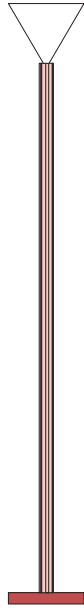

ATELIER ARETI

03 red base
04 pink tube
02 white cone