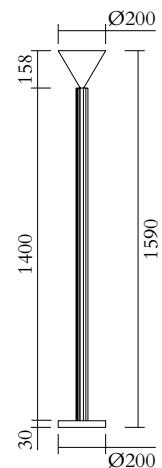

Colour Concept A - 552OL-F02-M0A

PRODUCT

Profiles
Floor light / Cone 552OL-F02
09 blue monochrome

VERSIONS

Refer to the next page

TECHNICAL DETAILS

1 x 27 LED 10W max
110-230V
IP20
Light bulb not included

CABLE LENGTH

2,00 m

MADE IN

Germany

ATELIER ARETI

01 black

02 white

COLOUR CONCEPT A

Monochrome