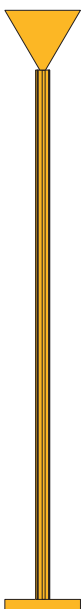

- A - Monochrome
- B - White + one colour
- C - Black, white + one colour
- D - White + two colours

ATELIER ARETI

COLOUR CONCEPT A Monochrome

-  01 Black
-  02 White
-  03 Red
-  04 Pink
-  05 Sand
-  06 Light yellow
-  07 Intense yellow
-  08 Orange yellow
-  09 Blue
-  10 Light blue
-  11 Light green
-  12 Intense green

2,00 m

MADE IN

Germany

ATELIER ARETI

01 black

02 white

COLOUR CONCEPT A

Monochrome

552OL-F02-M0A

ATELIER ARETI

03 red

04 pink

05 sand

06 light yellow

07 intense yellow

08 orange yellow