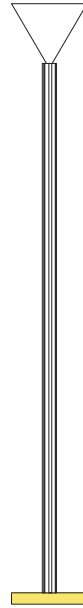

ATELIER ARETI

ELEMENTS COLLECTION

Profiles

Floor Light / Cone

552OL-F02

01 black base, 04 pink tube, 02 white cone

Colour Concept C - 552OL-F02-M0C

COLOUR CONCEPTS:

- A - Monochrome
- B - White + one colour
- C - Black, white + one colour
- D - White + two colours

ATELIER ARETI

COLOUR CONCEPT A Monochrome

-  01 Black
-  02 White
-  03 Red
-  04 Pink
-  05 Sand
-  06 Light yellow
-  07 Intense yellow
-  08 Orange yellow
-  09 Blue
-  10 Light blue
-  11 Light green
-  12 Intense green

ATELIER ARETI

02 white base + tube
03 red cone

02 white base + tube
04 pink cone

02 white base + tube
05 sand cone

02 white base + tube
06 light yellow cone

02 white base + tube
07 intense yellow cone

02 white base + tube
08 orange yellow cone

ATELIER ARETI

03 red base
02 white tube + cone

04 pink base
02 white tube + cone

05 sand base
02 white tube + cone

06 light yellow base
02 white tube + cone

07 intense yellow base
02 white tube + cone

08 orange yellow base
02 white tube + cone