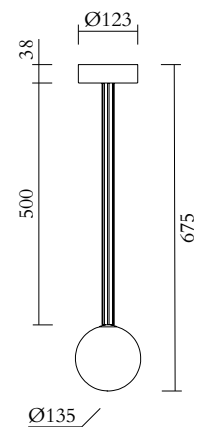

MADE IN

Germany