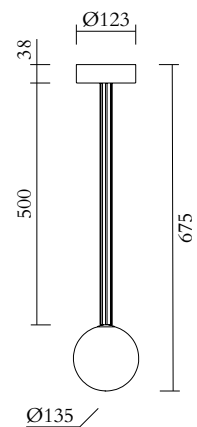

MADE IN

Germany