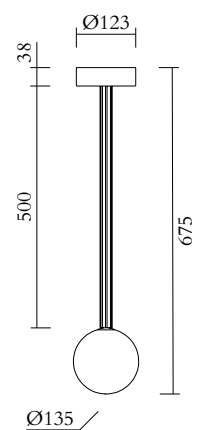

MADE IN

Germany