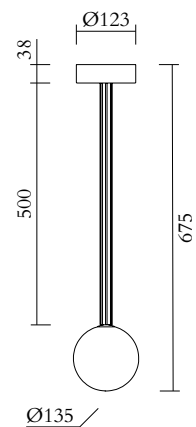

PRODUCT

Profiles

Pendant light / Globe 552OL-P01

03 red attachment, 02 white tube

VERSIONS

Refer to the next page

TECHNICAL DETAILS

1 x G9 LED 5W max

TECHNICAL DETAILS

1 x G9 LED 5W max

110-230V

IP20

Light bulb not included

MADE IN

Germany

ATELIER ARETI