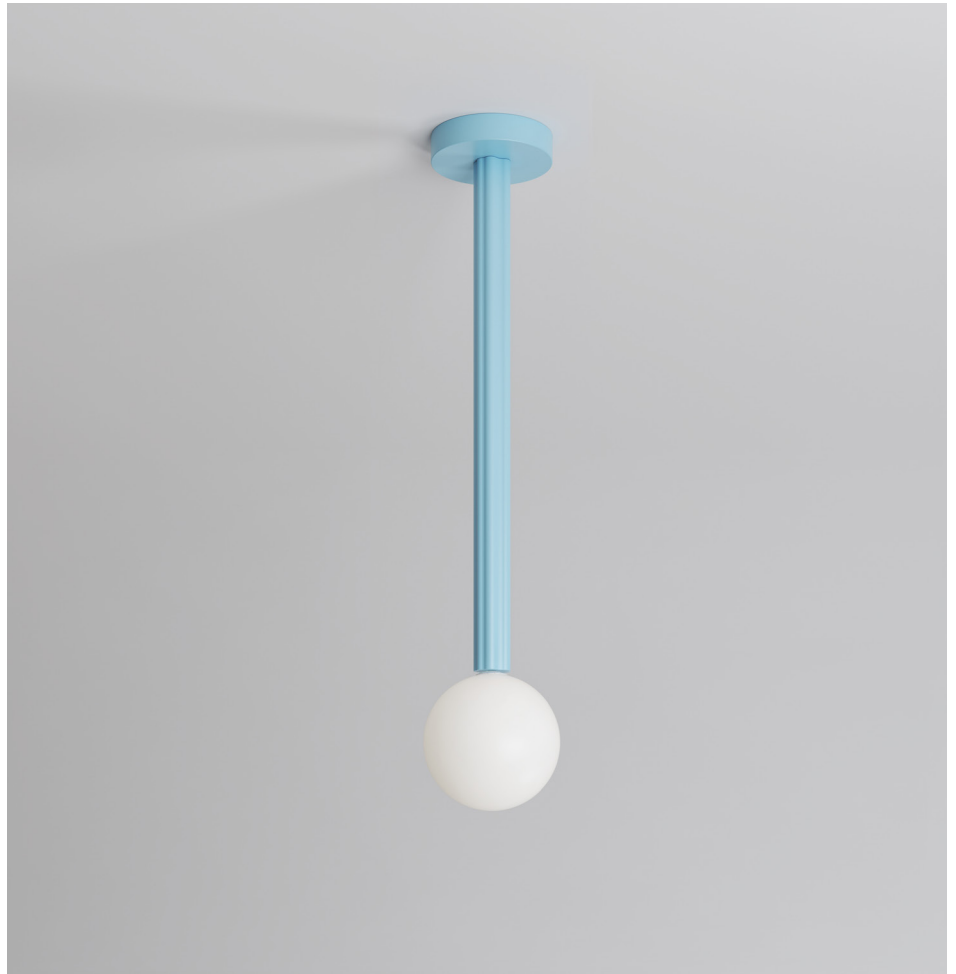

ATELIER ARETI

ELEMENTS COLLECTION

Profiles

Pendant Light / Globe

552OL-P01

01 black attachment, 05 sand tube

Colour Concept C - 552OL-P01-M0C

COLOUR CONCEPTS:

Colour Concept A - 552OL-P01-M0A

PRODUCT

Profiles

Pendant light / Globe 552OL-P01

11 light blue monochrome

VERSIONS

Refer to the next page

TECHNICAL DETAILS

PRODUCT

Profiles

Pendant light / Globe 552OL-P01

03 red attachment, 02 white tube

VERSIONS

Refer to the next page

TECHNICAL DETAILS

1 x G9 LED 5W max

White globe + two colours

Colour Concept D - 552OL-P01-M0D

PRODUCT

Profiles

Pendant light / Globe 552OL-P01

08 orange yellow attachment, 04 pink tube

VERSIONS

Refer to the next page