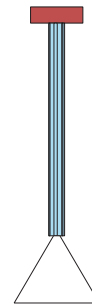

03 red attachment
11 light green tube
02 white cone

12 intense green attachment
04 pink tube
02 white cone

08 orange yellow attachment
04 pink tube
02 white cone

03 red attachment
05 sand tube
02 white cone

03 red attachment
10 light blue tube
02 white cone

12 intense green attachment
10 light blue tube
02 white cone

09 blue attachment
06 light yellow tube
02 white cone

COLOUR CONCEPT D

White + two colours

552OL-P02-M0D