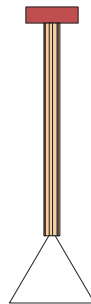

1 x E27 LED 10W max

110-230V

IP20

Light bulb not included

MADE IN

Germany

ATELIER ARETI

03 red attachment
04 pink tube
02 white cone

03 red attachment
11 light green tube
02 white cone

12 intense green attachment
04 pink tube
02 white cone

08 orange yellow attachment
04 pink tube
02 white cone

03 red attachment
05 sand tube
02 white cone