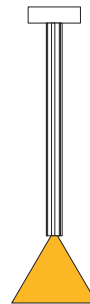

552OL-P02-M0B

ATELIER ARETI

02 white attachment + tube
03 red cone

02 white attachment + tube
04 pink cone

02 white attachment + tube
05 sand cone

02 white attachment + tube
06 light yellow cone

02 white attachment + tube
07 intense yellow cone

02 white attachment + tube
08 orange yellow cone

02 white attachment + tube
09 blue cone

02 white attachment + tube
10 light blue cone

02 white attachment + tube
11 light green cone

02 white attachment + tube
12 intense green cone