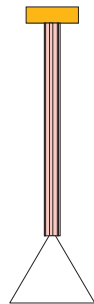

1 x E27 LED 10W max

110-230V

IP20

Light bulb not included

MADE IN

Germany

ATELIER ARETI

03 red attachment
04 pink tube
02 white cone

03 red attachment
11 light green tube
02 white cone

12 intense green attachment
04 pink tube
02 white cone

08 orange yellow attachment
04 pink tube
02 white cone

03 red attachment
05 sand tube
02 white cone