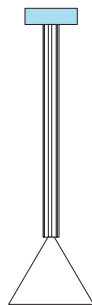

07 intense yellow attachment
02 white tube + cone

05 sand attachment
02 white tube + cone

06 light yellow attachment
02 white tube + cone

07 intense yellow attachment
02 white tube + cone

08 orange yellow attachment
02 white tube + cone

09 blue attachment
02 white tube + cone

10 light blue attachment
02 white tube + cone

11 light green attachment
02 white tube + cone

12 intense green attachment
02 white tube + cone

COLOUR CONCEPT B

White + one colour