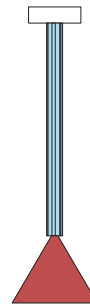

03 red attachment
10 light blue tube
02 white cone

12 intense green attachment
10 light blue tube
02 white cone

09 blue attachment
06 light yellow tube
02 white cone

COLOUR CONCEPT D

White + two colours

552OL-P02-M0D

ATELIER ARETI

02 white attachment
04 pink tube
03 red cone

02 white attachment
11 light green tube
03 red cone

02 white attachment
04 pink tube
12 intense green cone

02 white attachment
04 pink tube
08 orange yellow cone

02 white attachment
05 sand tube
03 red cone

02 white attachment
10 light blue tube
03 red cone

02 white attachment
10 light blue tube
12 intense green cone

02 white attachment
06 light yellow tube
09 blue cone