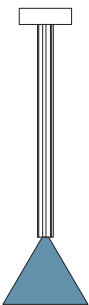

09 blue attachment
02 white tube + cone

10 light blue attachment
02 white tube + cone

11 light green attachment
02 white tube + cone

12 intense green attachment
02 white tube + cone

COLOUR CONCEPT B

White + one colour

552OL-P02-M0B

ATELIER ARETI

02 white attachment + tube
03 red cone

02 white attachment + tube
04 pink cone

02 white attachment + tube
05 sand cone

02 white attachment + tube
06 light yellow cone

02 white attachment + tube
07 intense yellow cone

02 white attachment + tube
08 orange yellow cone

02 white attachment + tube
09 blue cone

02 white attachment + tube
10 light blue cone

02 white attachment + tube
11 light green cone

02 white attachment + tube
12 intense green cone