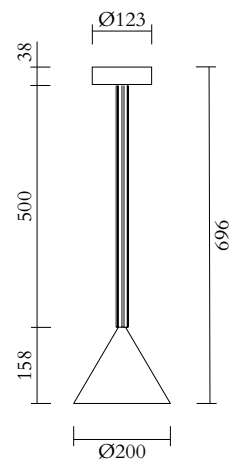

1 x E27 LED 10W max

110-230V

IP20

Light bulb not included

MADE IN

Germany

ATELIER ARETI

01 black attachment
03 red tube
02 white cone