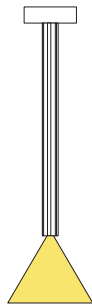

09 blue attachment
02 white tube + cone

10 light blue attachment
02 white tube + cone

11 light green attachment
02 white tube + cone

12 intense green attachment
02 white tube + cone

COLOUR CONCEPT B

White + one colour

552OL-P02-M0B

ATELIER ARETI

02 white attachment + tube
03 red cone

02 white attachment + tube
04 pink cone

02 white attachment + tube
05 sand cone

02 white attachment + tube
06 light yellow cone

02 white attachment + tube
07 intense yellow cone

02 white attachment + tube
08 orange yellow cone

02 white attachment + tube
09 blue cone

02 white attachment + tube
10 light blue cone

02 white attachment + tube
11 light green cone

02 white attachment + tube
12 intense green cone