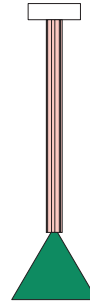

03 red attachment
11 light green tube
02 white cone

12 intense green attachment
04 pink tube
02 white cone

08 orange yellow attachment
04 pink tube
02 white cone

03 red attachment
05 sand tube
02 white cone

03 red attachment
10 light blue tube
02 white cone

12 intense green attachment
10 light blue tube
02 white cone

09 blue attachment
06 light yellow tube
02 white cone

COLOUR CONCEPT D

White + two colours

552OL-P02-M0D

ATELIER ARETI

02 white attachment
04 pink tube
03 red cone

02 white attachment
11 light green tube
03 red cone

02 white attachment
04 pink tube
12 intense green cone

02 white attachment
04 pink tube
08 orange yellow cone