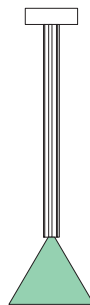

552OL-P02-M0B

ATELIER ARETI

02 white attachment + tube
03 red cone

02 white attachment + tube
04 pink cone

02 white attachment + tube
05 sand cone

02 white attachment + tube
06 light yellow cone

02 white attachment + tube
07 intense yellow cone

02 white attachment + tube
08 orange yellow cone

02 white attachment + tube
09 blue cone

02 white attachment + tube
10 light blue cone

02 white attachment + tube
11 light green cone

02 white attachment + tube
12 intense green cone