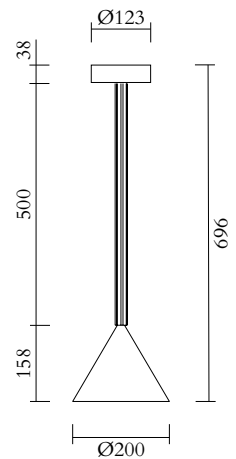

1 x E27 LED 10W max

110-230V

IP20

Light bulb not included

MADE IN

Germany

ATELIER ARETI

03 red attachment
04 pink tube
02 white cone