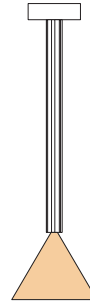

552OL-P02-M0B

ATELIER ARETI

02 white attachment + tube
03 red cone

02 white attachment + tube
04 pink cone

02 white attachment + tube
05 sand cone

02 white attachment + tube
06 light yellow cone

02 white attachment + tube
07 intense yellow cone

02 white attachment + tube
08 orange yellow cone

02 white attachment + tube
09 blue cone

02 white attachment + tube
10 light blue cone

02 white attachment + tube
11 light green cone

02 white attachment + tube
12 intense green cone