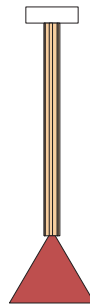

03 red attachment
11 light green tube
02 white cone

12 intense green attachment
04 pink tube
02 white cone

08 orange yellow attachment
04 pink tube
02 white cone

03 red attachment
05 sand tube
02 white cone

03 red attachment
10 light blue tube
02 white cone

12 intense green attachment
10 light blue tube
02 white cone

09 blue attachment
06 light yellow tube
02 white cone

COLOUR CONCEPT D

White + two colours

552OL-P02-M0D

ATELIER ARETI

02 white attachment
04 pink tube
03 red cone

02 white attachment
11 light green tube
03 red cone

02 white attachment
04 pink tube
12 intense green cone

02 white attachment
04 pink tube
08 orange yellow cone

02 white attachment
05 sand tube
03 red cone

02 white attachment
10 light blue tube
03 red cone

02 white attachment
10 light blue tube
12 intense green cone

02 white attachment
06 light yellow tube
09 blue cone