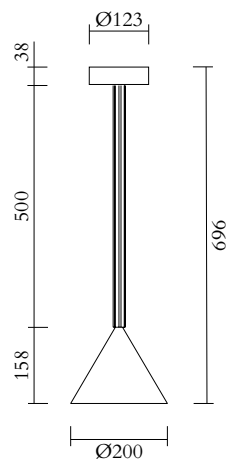

MADE IN

Germany