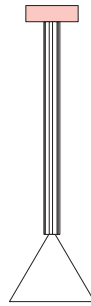

1 x 27 LED 10W max

110-230V

IP20

Light bulb not included

MADE IN

Germany

ATELIER ARETI

03 red attachment
02 white tube + cone

07 intense yellow attachment
02 white tube + cone

05 sand attachment
02 white tube + cone

06 light yellow attachment
02 white tube + cone

07 intense yellow attachment
02 white tube + cone

08 orange yellow attachment
02 white tube + cone