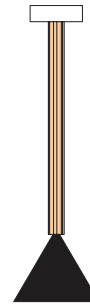

01 black attachment
04 pink tube
02 white cone

01 black attachment
05 sand tube
02 white cone

01 black attachment
06 light yellow tube
02 white cone

01 black attachment
09 blue tube
02 white cone

01 black attachment
10 light blue tube
02 white cone

01 black attachment
11 light green tube
02 white cone

01 black attachment
12 intense green tube
02 white cone

COLOUR CONCEPT C

Black, white + one colour

552OL-P02-M0C

ATELIER ARETI

02 white attachment
03 red tube
01 black cone

02 white attachment
04 pink tube
01 black cone

02 white attachment
05 sand tube
01 black cone

02 white attachment
06 light yellow tube
01 black cone

02 white attachment
09 blue tube
01 black cone

02 white attachment
10 light blue tube
01 black cone