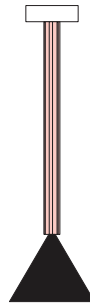

01 black attachment
04 pink tube
02 white cone

01 black attachment
05 sand tube
02 white cone

01 black attachment
06 light yellow tube
02 white cone

01 black attachment
09 blue tube
02 white cone

01 black attachment
10 light blue tube
02 white cone

01 black attachment
11 light green tube
02 white cone

01 black attachment
12 intense green tube
02 white cone

COLOUR CONCEPT C

Black, white + one colour

552OL-P02-M0C

ATELIER ARETI

02 white attachment
03 red tube
01 black cone

02 white attachment
04 pink tube
01 black cone

02 white attachment
05 sand tube
01 black cone

02 white attachment
06 light yellow tube
01 black cone

02 white attachment
09 blue tube
01 black cone

02 white attachment
10 light blue tube
01 black cone