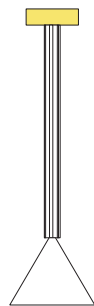

1 x 27 LED 10W max

110-230V

IP20

Light bulb not included

MADE IN

Germany

ATELIER ARETI

03 red attachment
02 white tube + cone

07 intense yellow attachment
02 white tube + cone

05 sand attachment
02 white tube + cone

06 light yellow attachment
02 white tube + cone

07 intense yellow attachment
02 white tube + cone

08 orange yellow attachment
02 white tube + cone