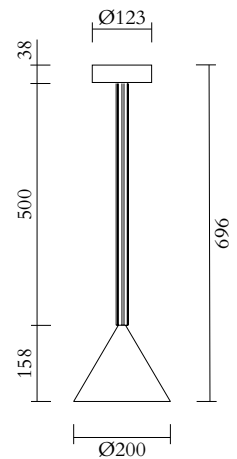

1 x 27 LED 10W max

110-230V

IP20

Light bulb not included

MADE IN

Germany

ATELIER ARETI

03 red attachment
02 white tube + cone