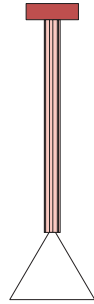

1 x E27 LED 10W max

110-230V

IP20

Light bulb not included

MADE IN

Germany

ATELIER ARETI

03 red attachment
04 pink tube
02 white cone

03 red attachment
11 light green tube
02 white cone

12 intense green attachment
04 pink tube
02 white cone

08 orange yellow attachment
04 pink tube
02 white cone

03 red attachment
05 sand tube
02 white cone