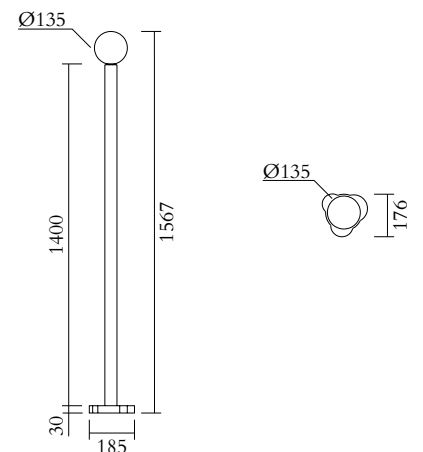

Colour Concept A - 553OL-F03-M0A

PRODUCT

Outlines, egg shape
Floor light / Globe 553OL-F03
08 orange yellow monochrome

VERSIONS

Refer to the next page

TECHNICAL DETAILS

1 x G9 LED 5W max
110-230V
IP20
Light bulb not included

CABLE LENGTH

2,00 m

MADE IN

Germany

ATELIER ARETI

01 black

02 white

COLOUR CONCEPT A

CABLE LENGTH

2,00 m

MADE IN

Germany

ATELIER ARETI

COLOUR CONCEPT B

White + one colour

553OL-F03-M0B