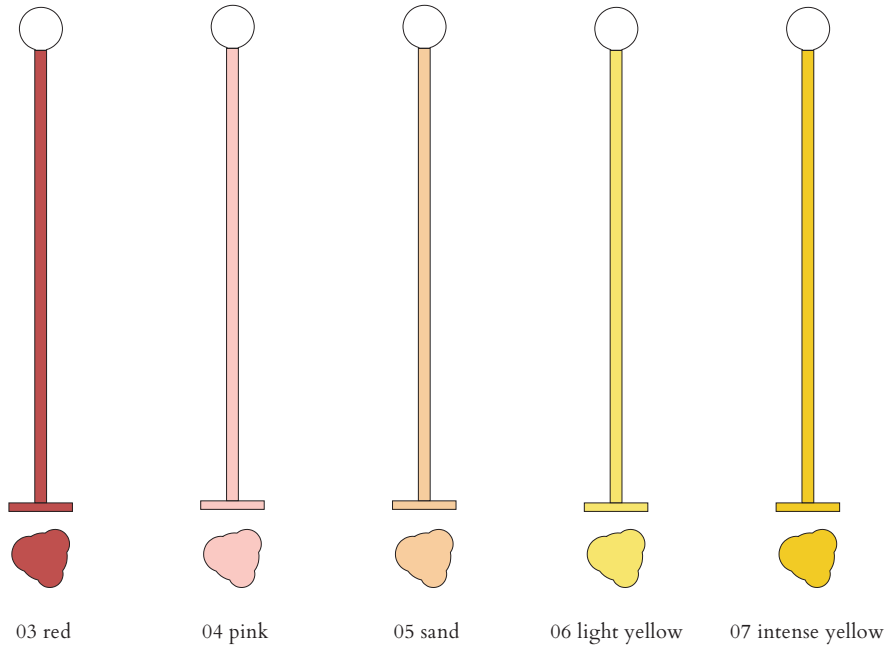

ATELIER ARETI

COLOUR CONCEPT A

Monochrome

553OL-F03-M0A