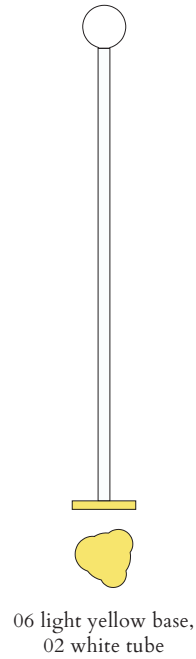

White + white tube + colour

-  02 White
- +
-  03 Red
-  04 Pink
-  05 Sand
-  06 Light yellow
-  07 Intense yellow
-  08 Orange yellow
-  09 Blue
-  10 Light blue
-  11 Light green
-  12 Intense green

Colour Concept B - 553OL-F03-M0B

PRODUCT

Outlines, egg shape
Floor light / Globe 553OL-F03
12 intense green base, 02 white tube

VERSIONS

Refer to the next page

TECHNICAL DETAILS

1 x G9 LED 5W max
110-230V
IP20
Light bulb not included

CABLE LENGTH

2,00 m

MADE IN

Germany

ATELIER ARETI

COLOUR CONCEPT B

White + one colour

553OL-F03-M0B

PRODUCT

Outlines, egg shape base
Floor light / Globe 553OL-F03
01 black base, 03 red tube

VERSIONS

Refer to the next page

TECHNICAL DETAILS

1 x G9 LED 5W max
110-230V
IP20
Light bulb not included

CABLE LENGTH