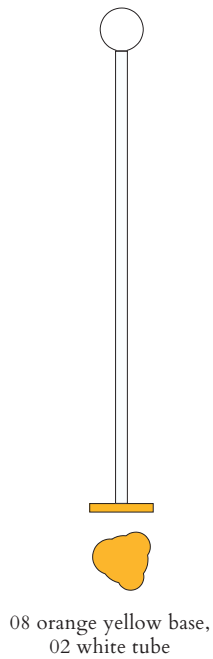

White + white tube + colour

-  02 White
- +
-  03 Red
-  04 Pink
-  05 Sand
-  06 Light yellow
-  07 Intense yellow
-  08 Orange yellow
-  09 Blue
-  10 Light blue
-  11 Light green
-  12 Intense green

CABLE LENGTH

2,00 m

MADE IN

Germany

ATELIER ARETI

COLOUR CONCEPT B

White + one colour

553OL-F03-M0B

ATELIER ARETI

COLOUR CONCEPT C

Black base, white globe + one colour

-  01 Black
- +
-  03 Red
-  04 Pink
-  05 Sand
-  06 Light yellow
-  09 Blue
-  10 Light blue
-  11 Light green
-  12 Intense green

Colour Concept C - 553OL-F03-M0C

PRODUCT

Outlines, egg shape base
Floor light / Globe 553OL-F03
01 black base, 03 red tube

VERSIONS

Refer to the next page

TECHNICAL DETAILS

1 x G9 LED 5W max
110-230V
IP20
Light bulb not included

CABLE LENGTH