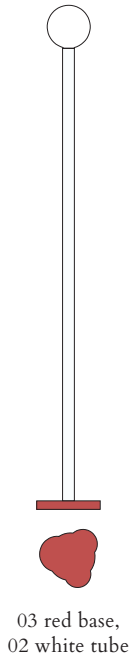

ATELIER ARETI

COLOUR CONCEPT B

White + one colour

553OL-F03-M0B