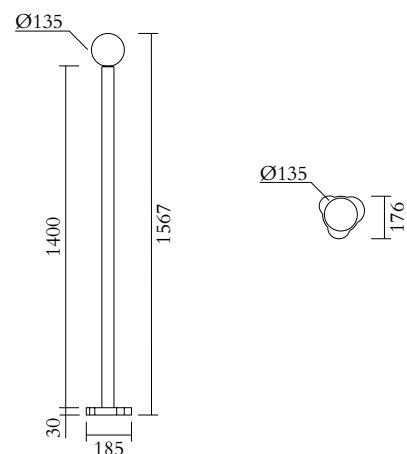

CABLE LENGTH

2,00 m

MADE IN

Germany

ATELIER ARETI

01 black

02 white

COLOUR CONCEPT A

Colour Concept B - 553OL-F03-M0B

PRODUCT

Outlines, egg shape
Floor light / Globe 553OL-F03
12 intense green base, 02 white tube

VERSIONS

Refer to the next page

TECHNICAL DETAILS

1 x G9 LED 5W max
110-230V
IP20
Light bulb not included

CABLE LENGTH

2,00 m

MADE IN

Germany

ATELIER ARETI

COLOUR CONCEPT B

White + one colour

553OL-F03-M0B