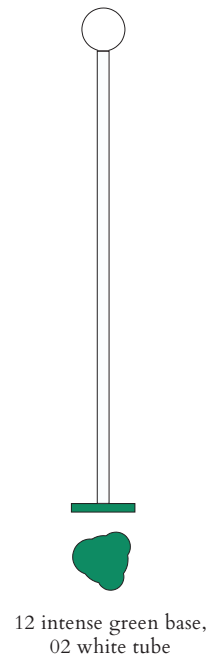

White + white tube + colour

-  02 White
- +
-  03 Red
-  04 Pink
-  05 Sand
-  06 Light yellow
-  07 Intense yellow
-  08 Orange yellow
-  09 Blue
-  10 Light blue
-  11 Light green
-  12 Intense green

Colour Concept B - 553OL-F03-M0B

PRODUCT

Outlines, egg shape
Floor light / Globe 553OL-F03
12 intense green base, 02 white tube

VERSIONS

Refer to the next page

TECHNICAL DETAILS

1 x G9 LED 5W max
110-230V
IP20
Light bulb not included

CABLE LENGTH

2,00 m

MADE IN

Germany

ATELIER ARETI

COLOUR CONCEPT B

White + one colour

553OL-F03-M0B

PRODUCT

Outlines, egg shape base
Floor light / Globe 553OL-F03
01 black base, 03 red tube

VERSIONS

Refer to the next page

TECHNICAL DETAILS

1 x G9 LED 5W max
110-230V
IP20
Light bulb not included

CABLE LENGTH