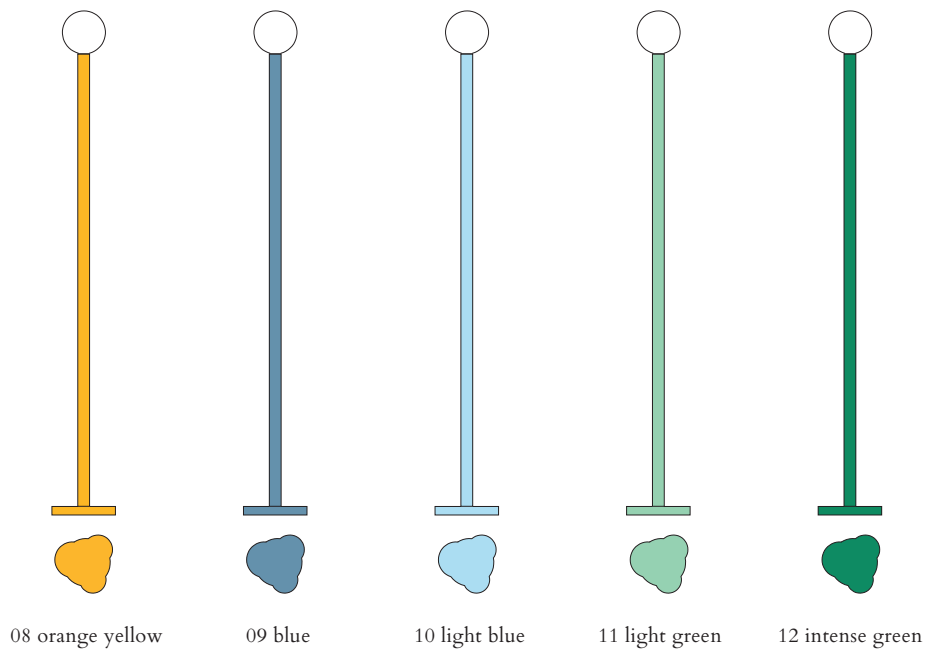

ATELIER ARETI

COLOUR CONCEPT A

Monochrome

553OL-F03-M0A