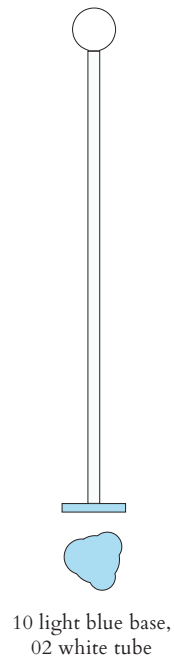

White + white tube + colour

-  02 White
- +
-  03 Red
-  04 Pink
-  05 Sand
-  06 Light yellow
-  07 Intense yellow
-  08 Orange yellow
-  09 Blue
-  10 Light blue
-  11 Light green
-  12 Intense green

Colour Concept B - 553OL-F03-M0B

PRODUCT

Outlines, egg shape
Floor light / Globe 553OL-F03
12 intense green base, 02 white tube

VERSIONS

Refer to the next page

TECHNICAL DETAILS

1 x G9 LED 5W max
110-230V
IP20
Light bulb not included

CABLE LENGTH

2,00 m

MADE IN

Germany

ATELIER ARETI

COLOUR CONCEPT B

White + one colour

553OL-F03-M0B

ATELIER ARETI

COLOUR CONCEPT C

Black base, white globe + one colour

-  01 Black
- +
-  03 Red
-  04 Pink
-  05 Sand
-  06 Light yellow
-  09 Blue
-  10 Light blue
-  11 Light green
-  12 Intense green

Colour Concept C - 553OL-F03-M0C