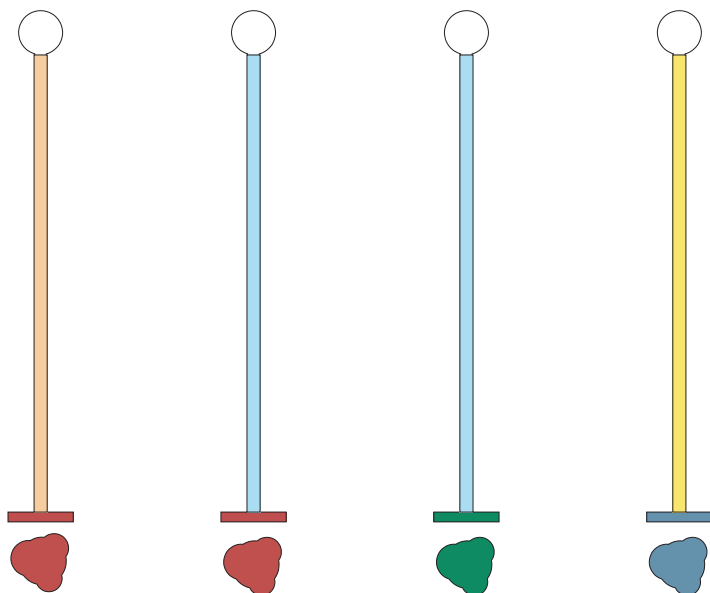

1 x G9 LED 5W max
110-230V
IP20
Light bulb not included

CABLE LENGTH

2,00 m

MADE IN

Germany

ATELIER ARETI

03 red base,
03 pink tube

03 red base,
11 light green tube

12 intense green base,
04 pink tube

08 orange yellow base,
04 pink tube

03 red base,
05 sand tube

03 red base,
10 light blue tube

12 intense green base,
10 light blue tube

09 blue base,
06 light yellow tube