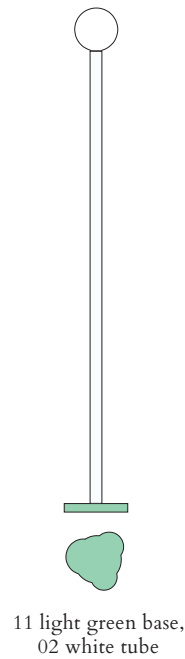

White + white tube + colour

-  02 White
- +
-  03 Red
-  04 Pink
-  05 Sand
-  06 Light yellow
-  07 Intense yellow
-  08 Orange yellow
-  09 Blue
-  10 Light blue
-  11 Light green
-  12 Intense green

Colour Concept B - 553OL-F03-M0B

PRODUCT

Outlines, egg shape
Floor light / Globe 553OL-F03
12 intense green base, 02 white tube

VERSIONS

Refer to the next page

TECHNICAL DETAILS

1 x G9 LED 5W max
110-230V
IP20
Light bulb not included

CABLE LENGTH

2,00 m

MADE IN

Germany

ATELIER ARETI

COLOUR CONCEPT B

White + one colour

553OL-F03-M0B

PRODUCT

Outlines, egg shape base
Floor light / Globe 553OL-F03
01 black base, 03 red tube

VERSIONS

Refer to the next page

TECHNICAL DETAILS

1 x G9 LED 5W max
110-230V
IP20
Light bulb not included

CABLE LENGTH