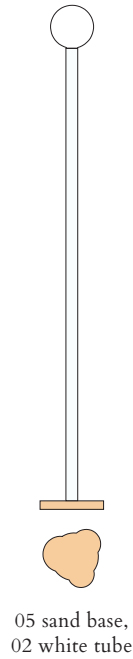

- A - Monochrome
- B - White + one colour
- C - Black, white + one colour
- D - White + two colours

ATELIER ARETI

COLOUR CONCEPT A Monochrome

-  01 Black
-  02 White
-  03 Red
-  04 Pink
-  05 Sand
-  06 Light yellow
-  07 Intense yellow
-  08 Orange yellow
-  09 Blue
-  10 Light blue
-  11 Light green
-  12 Intense green

White + white tube + colour

-  02 White
- +
-  03 Red
-  04 Pink
-  05 Sand
-  06 Light yellow
-  07 Intense yellow
-  08 Orange yellow
-  09 Blue
-  10 Light blue
-  11 Light green
-  12 Intense green

CABLE LENGTH

2,00 m

MADE IN

Germany

ATELIER ARETI

COLOUR CONCEPT B

White + one colour

553OL-F03-M0B

ATELIER ARETI

COLOUR CONCEPT C

Black base, white globe + one colour

-  01 Black
- +
-  03 Red
-  04 Pink
-  05 Sand
-  06 Light yellow
-  09 Blue
-  10 Light blue
-  11 Light green
-  12 Intense green

Colour Concept C - 553OL-F03-M0C