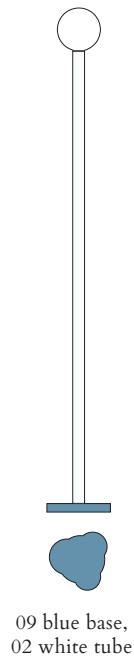

- A - Monochrome
- B - White + one colour
- C - Black, white + one colour
- D - White + two colours

ATELIER ARETI

COLOUR CONCEPT A Monochrome

-  01 Black
-  02 White
-  03 Red
-  04 Pink
-  05 Sand
-  06 Light yellow
-  07 Intense yellow
-  08 Orange yellow
-  09 Blue
-  10 Light blue
-  11 Light green
-  12 Intense green

White + white tube + colour

-  02 White
- +
-  03 Red
-  04 Pink
-  05 Sand
-  06 Light yellow
-  07 Intense yellow
-  08 Orange yellow
-  09 Blue
-  10 Light blue
-  11 Light green
-  12 Intense green

CABLE LENGTH

2,00 m

MADE IN

Germany

ATELIER ARETI

COLOUR CONCEPT B

White + one colour

553OL-F03-M0B

ATELIER ARETI

COLOUR CONCEPT C

Black base, white globe + one colour

-  01 Black
- +
-  03 Red
-  04 Pink
-  05 Sand
-  06 Light yellow
-  09 Blue
-  10 Light blue
-  11 Light green
-  12 Intense green

Colour Concept C - 553OL-F03-M0C