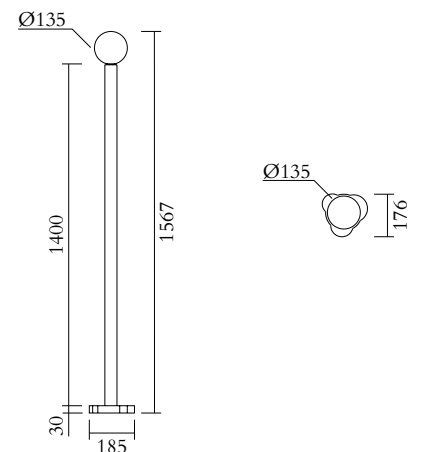

CABLE LENGTH

2,00 m

MADE IN

Germany

ATELIER ARETI

COLOUR CONCEPT B

White + one colour

553OL-F03-M0B

1 x G9 LED 5W max
110-230V
IP20
Light bulb not included

CABLE LENGTH

2,00 m

MADE IN

Germany

ATELIER ARETI

03 red base,
03 pink tube

03 red base,
11 light green tube