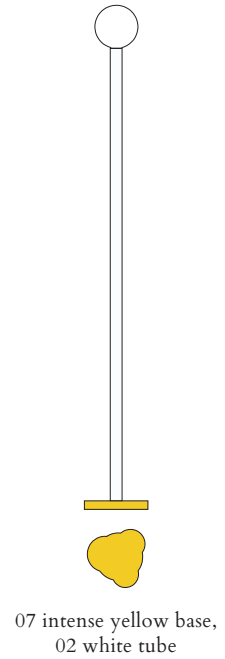

ATELIER ARETI

COLOUR CONCEPT B

White + one colour

553OL-F03-M0B