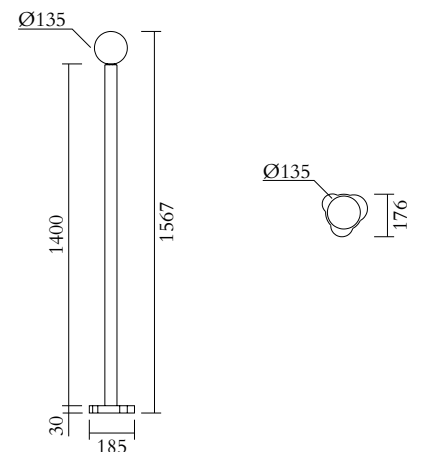

MADE IN

Germany