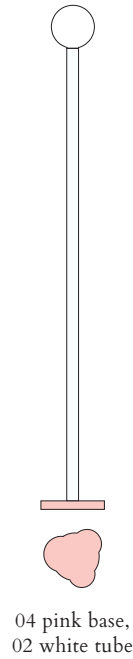

- A - Monochrome
- B - White + one colour
- C - Black, white + one colour
- D - White + two colours

ATELIER ARETI

COLOUR CONCEPT A Monochrome

-  01 Black
-  02 White
-  03 Red
-  04 Pink
-  05 Sand
-  06 Light yellow
-  07 Intense yellow
-  08 Orange yellow
-  09 Blue
-  10 Light blue
-  11 Light green
-  12 Intense green

White + white tube + colour

-  02 White
- +
-  03 Red
-  04 Pink
-  05 Sand
-  06 Light yellow
-  07 Intense yellow
-  08 Orange yellow
-  09 Blue
-  10 Light blue
-  11 Light green
-  12 Intense green

CABLE LENGTH

2,00 m

MADE IN

Germany

ATELIER ARETI

COLOUR CONCEPT B

White + one colour

553OL-F03-M0B

ATELIER ARETI

COLOUR CONCEPT C

Black base, white globe + one colour

-  01 Black
- +
-  03 Red
-  04 Pink
-  05 Sand
-  06 Light yellow
-  09 Blue
-  10 Light blue
-  11 Light green
-  12 Intense green

Colour Concept C - 553OL-F03-M0C