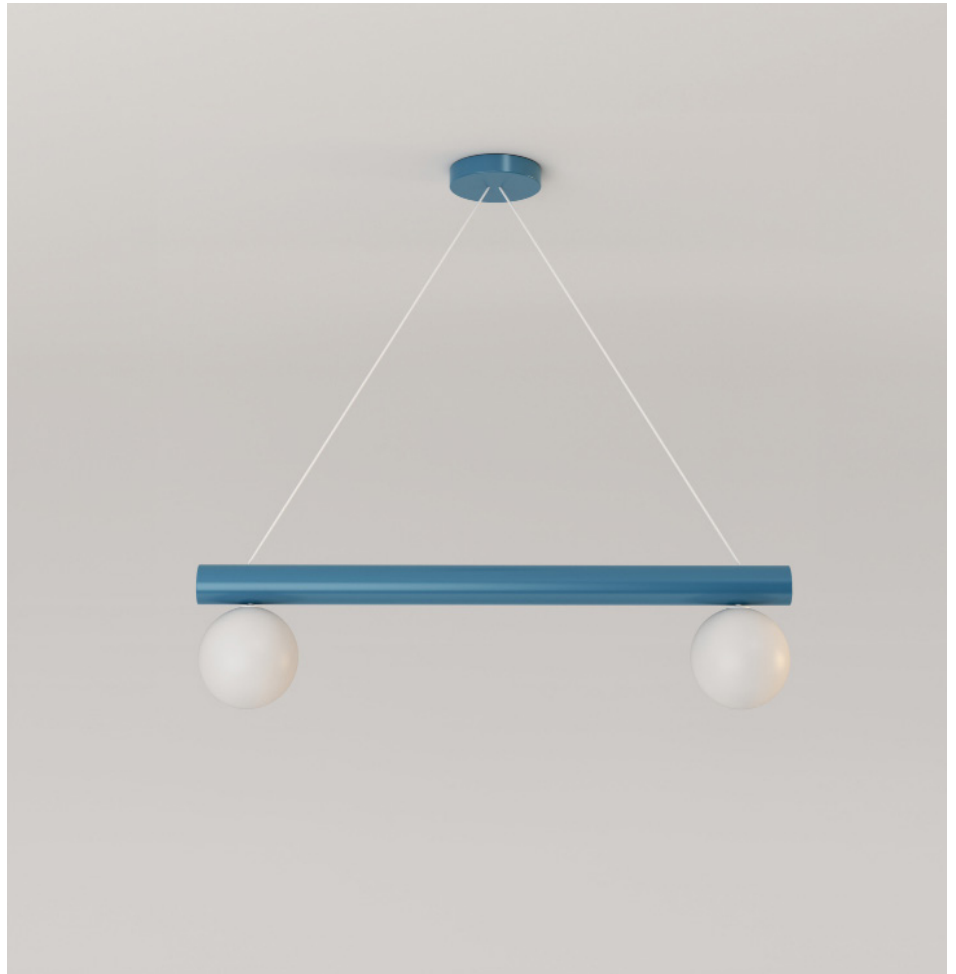

ATELIER ARETI

COLOUR CONCEPT A Monochrome

- 01 Black
- 02 White
- 03 Red
- 04 Pink
- 05 Sand
- 06 Light yellow
- 07 Intense yellow
- 08 Orange yellow
- 09 Blue
- 10 Light blue
- 11 Light green
- 12 Intense green

Colour Concept A - 555OL-P01-M0A