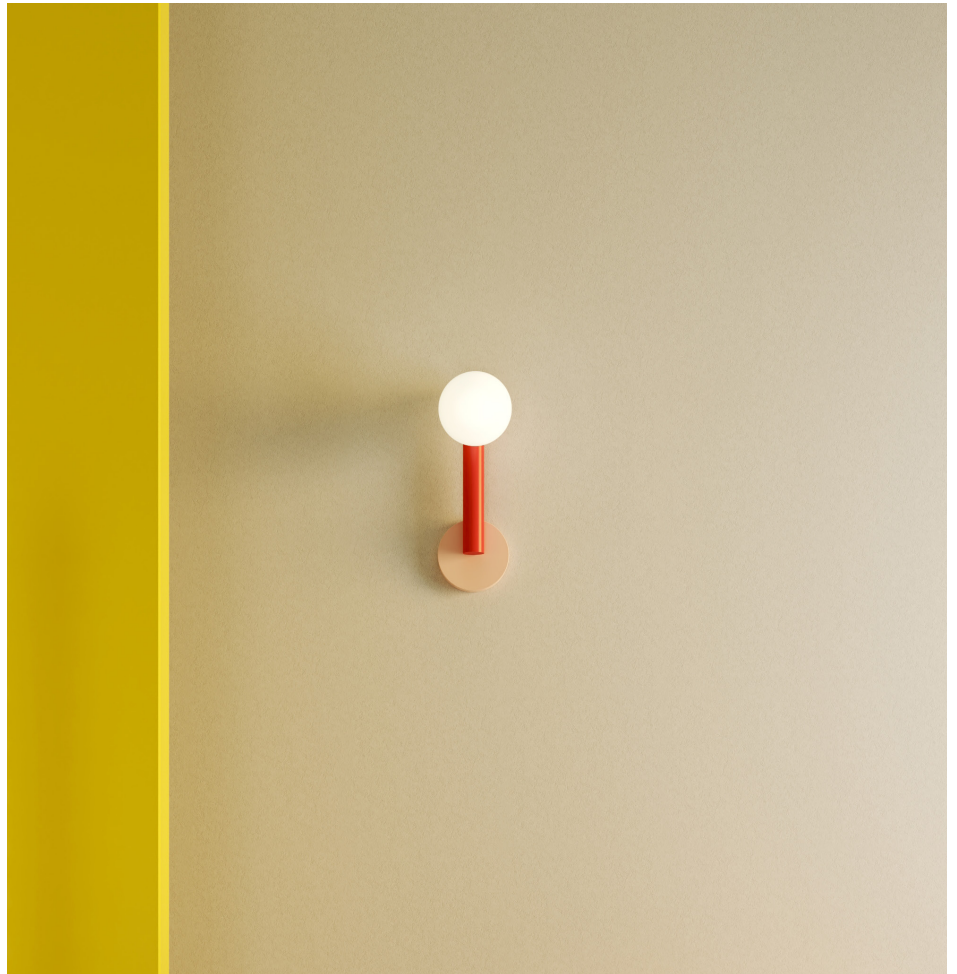

## ELEMENTS COLLECTION

*Tube with globes and cones*

Wall Light / Globe

555OL-W01

*04 pink attachment, 03 red tube*

Colour Concept D - 555OL-W01-M0D