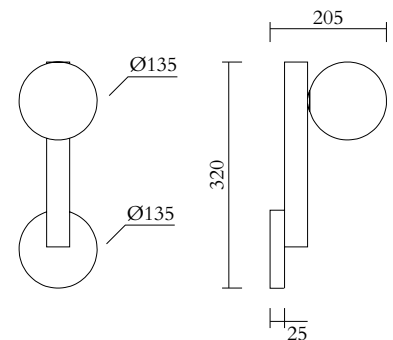

MADE IN

Germany