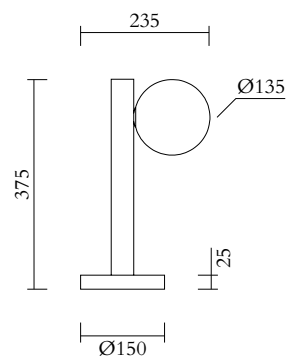

Colour Concept A - 555OL-D01-M0A

PRODUCT

Tube with globes and cones
Desk light / Globe 555OL-D01
Monochrome 06 light yellow

VERSIONS

Refer to the next page

TECHNICAL DETAILS

1 x G9 LED 5W max
110-230V
IP20
Light bulb not included

CABLE LENGTH

1,50 m

MADE IN

Germany

ATELIER ARETI

01 black

02 white

03 red