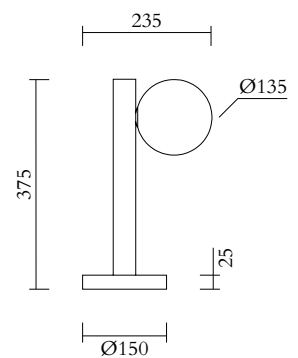

CABLE LENGTH

1,50 m

MADE IN

Germany

ATELIER ARETI

03 red base
02 white tube

04 pink base
02 white tube

05 sand base
02 white tube