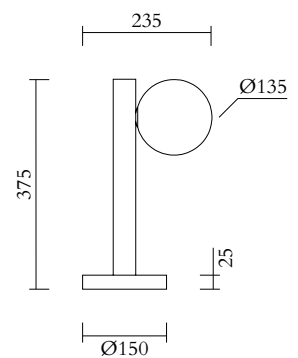

Refer to the next page

TECHNICAL DETAILS

1 x G9 LED 5W max
110-230V
IP20
Light bulb not included

CABLE LENGTH

1,50 m

MADE IN

Germany

ATELIER ARETI