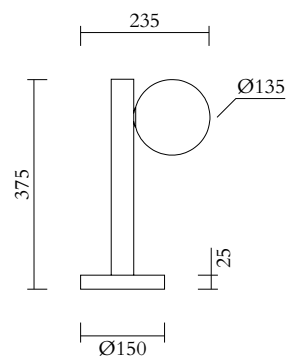

CABLE LENGTH

1,50 m

MADE IN

Germany

ATELIER ARETI

01 black base
03 red tube

01 black base
04 pink tube

01 black base
05 sand tube