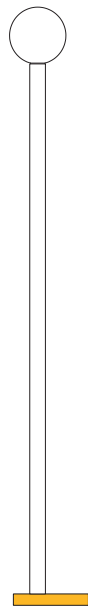

### COLOUR CONCEPTS:

- A - Monochrome
- B - White + one colour
- C - Black, white + one colour
- D - White + two colours

### VERSIONS

Refer to the next page

# ATELIER ARETI

03 red base  
02 white tube

04 pink base  
02 white tube

05 sand base  
02 white tube

06 light yellow base  
02 white tube

07 intense yellow base  
02 white tube

08 orange yellow base  
02 white tube