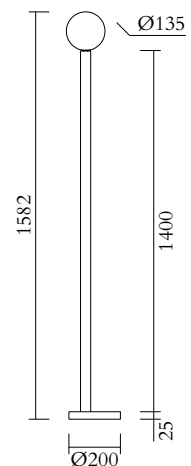

MADE IN

Germany