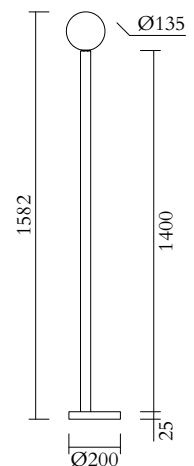

MADE IN

Germany