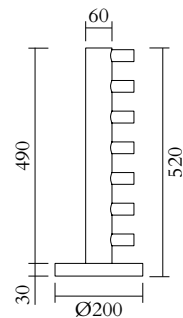

MADE IN

Germany