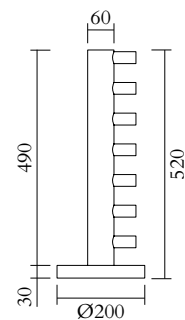

MADE IN

Germany