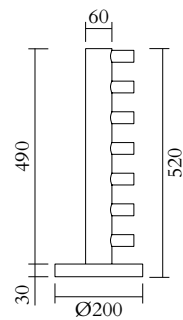

MADE IN

Germany