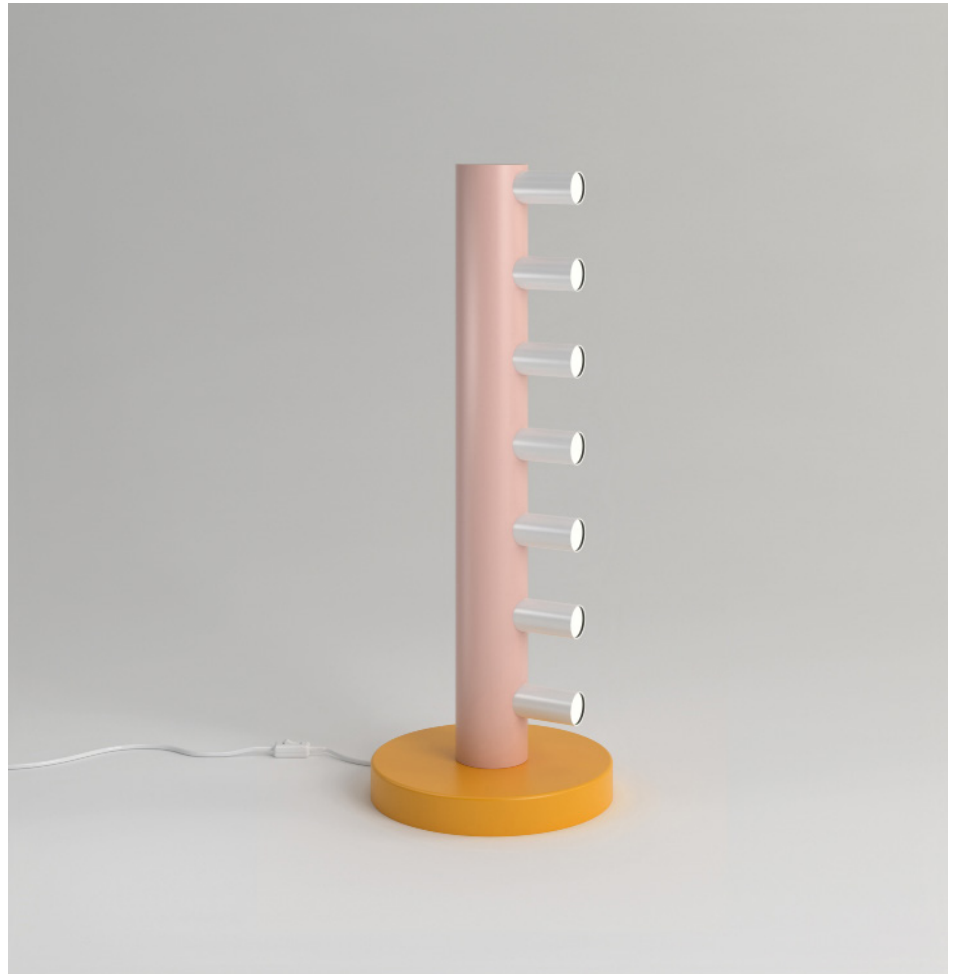

ATELIER ARETI

COLOUR CONCEPT D

White + two colours

Colour Concept D - 557OL-D01-M0D