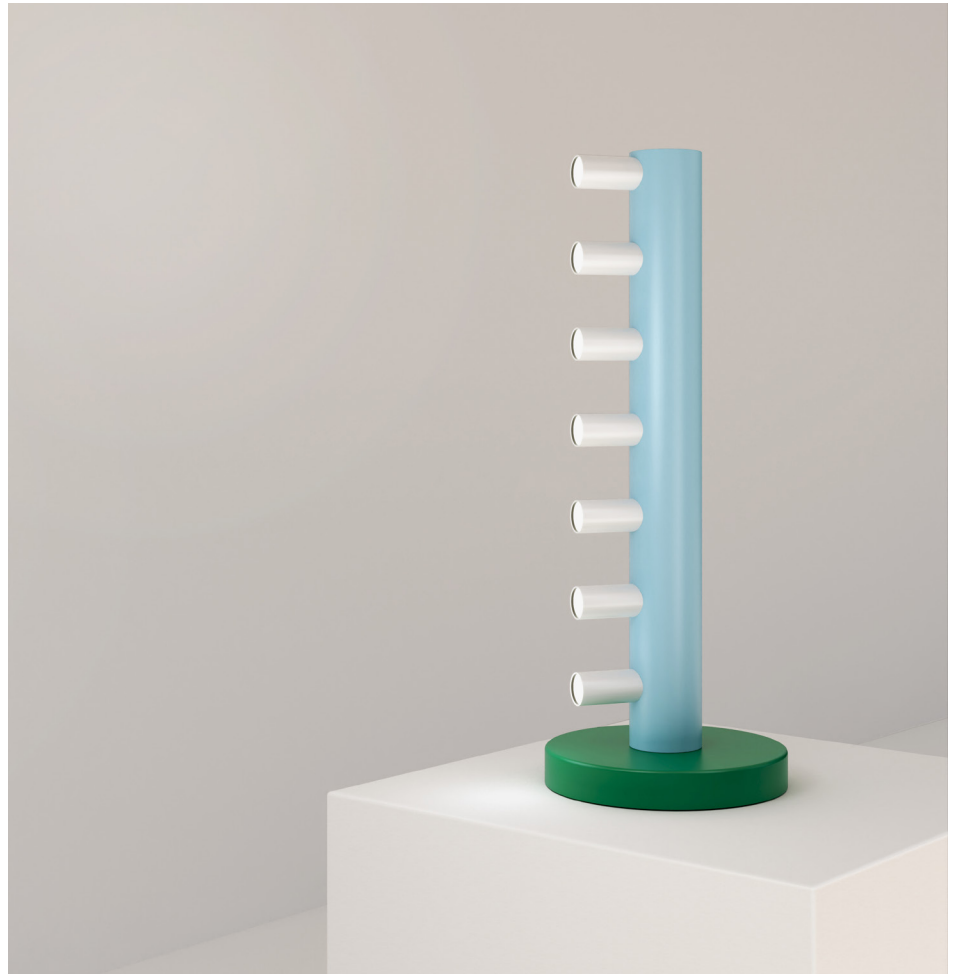

ATELIER ARETI

ELEMENTS COLLECTION

Array

Desk Light

557OL-D01

12 intense green base, 10 light blue thick tube

02 white tubes

Colour Concept D - 557OL-D01-M0D

Colour Concept A - 557OL-D01-M0A

PRODUCT

Array
Desk light 557OL-D01
10 light blue monochrome

VERSIONS

Refer to the next page

TECHNICAL DETAILS

Built in LED
110-230V
IP20

CABLE LENGTH