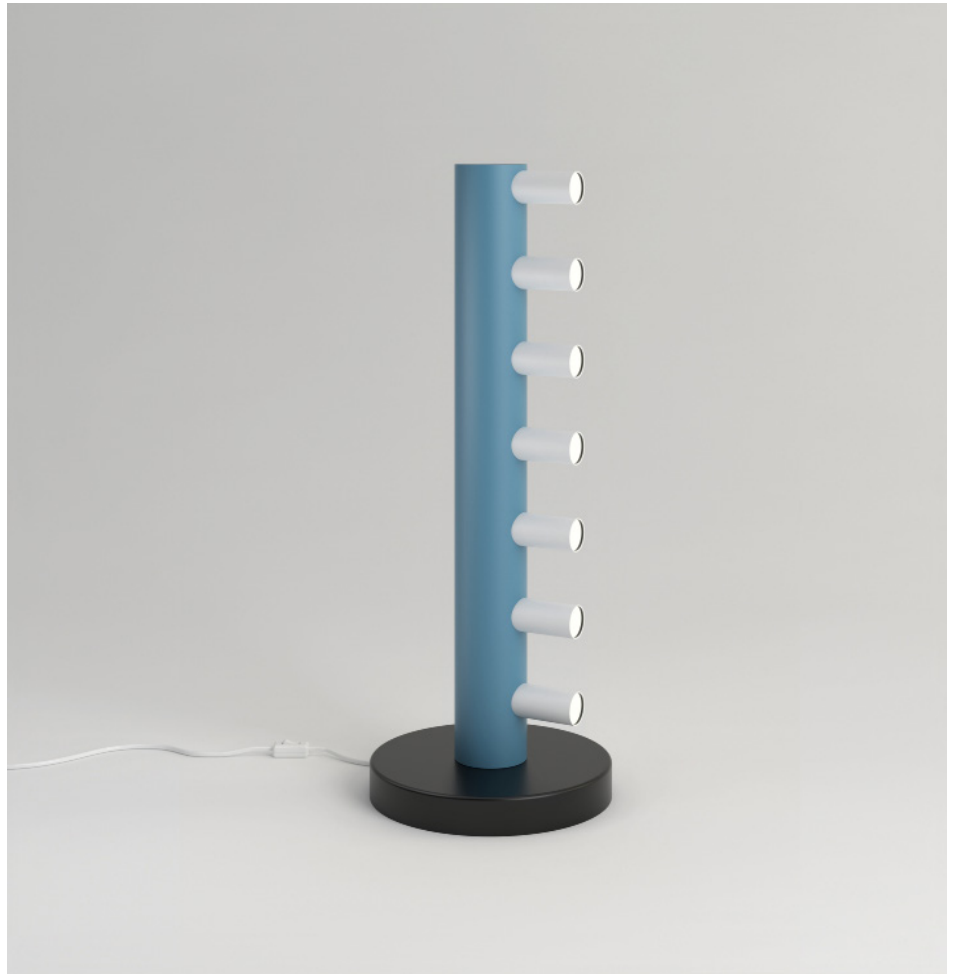

ATELIER ARETI

COLOUR CONCEPT C

Black, white + one colour

- 01 Black
- +
- 02 White
- +
- 03 Red
- 04 Pink
- 05 Sand
- 06 Light yellow
- 09 Blue
- 10 Light blue
- 11 Light green
- 12 Intense green

Colour Concept C - 557OL-D01-M0C