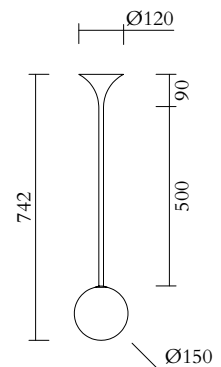

MADE IN

Germany