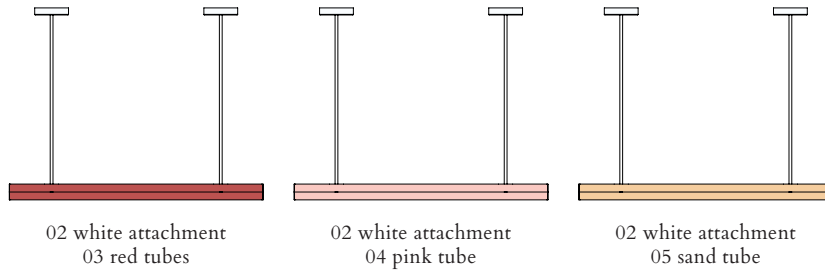

02 white attachment
11 light green tube
02 white tube

02 white attachment
12 intense green tube
02 white tube

COLOUR CONCEPT B

White + one colour

560OL-P02-M0B

ATELIER ARETI

COLOUR CONCEPT B

White + one colour