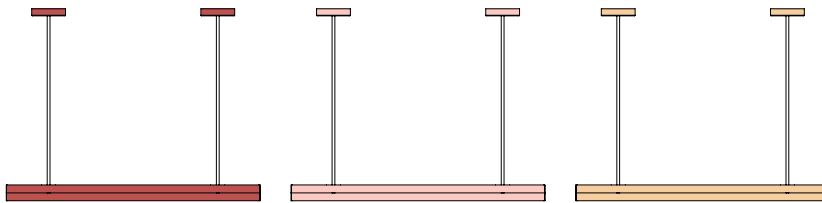

03 red

04 pink

05 sand