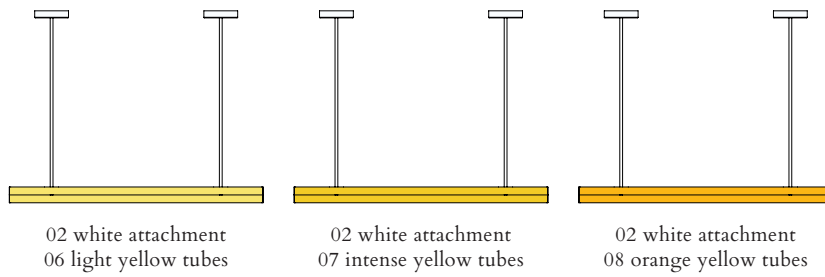

02 white attachment
11 light green tube
02 white tube

02 white attachment
12 intense green tube
02 white tube

COLOUR CONCEPT B

White + one colour

560OL-P02-M0B

ATELIER ARETI

COLOUR CONCEPT B

White + one colour