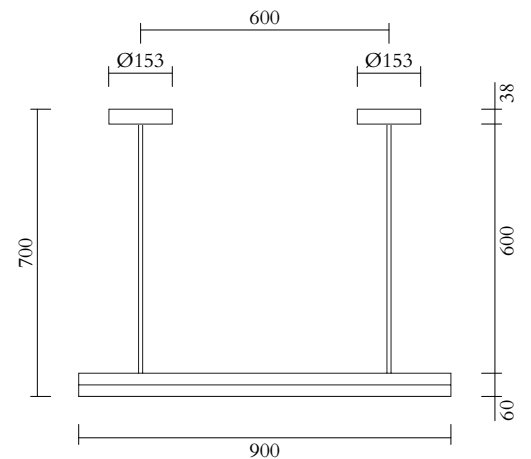

MADE IN

Germany