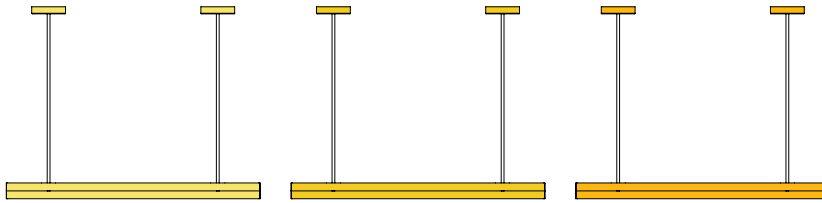

06 light yellow

07 intense yellow

08 orange yellow