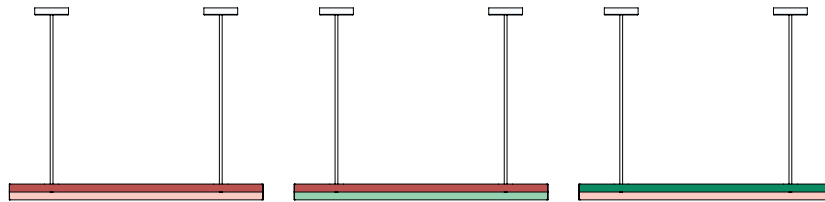

ATELIER ARETI

02 white attachment
03 red tube
04 pink tube

02 white attachment
03 red tube
11 light green tube

02 white attachment
12 intense green tube
04 pink tube