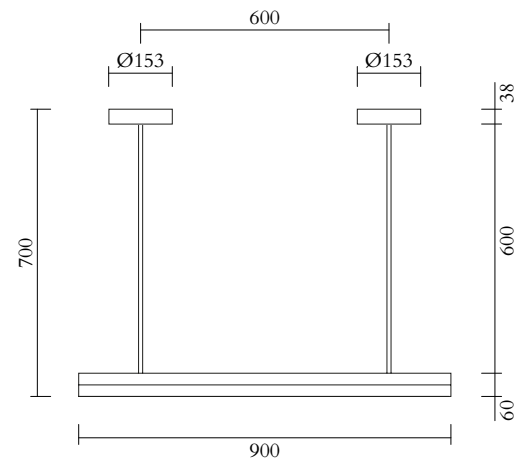

TECHNICAL DETAILS

Built in LED 9W facing upwards
Built in LED 9W facing downwards
110-230V
IP20

MADE IN
Germany