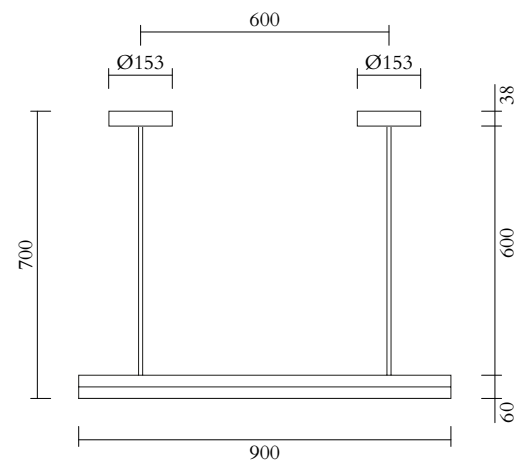

Built in LED 9W facing upwards

Built in LED 9W facing downwards

110-230V

IP20

MADE IN

Germany

ATELIER ARETI

02 white attachment
01 black tube
03 red tube