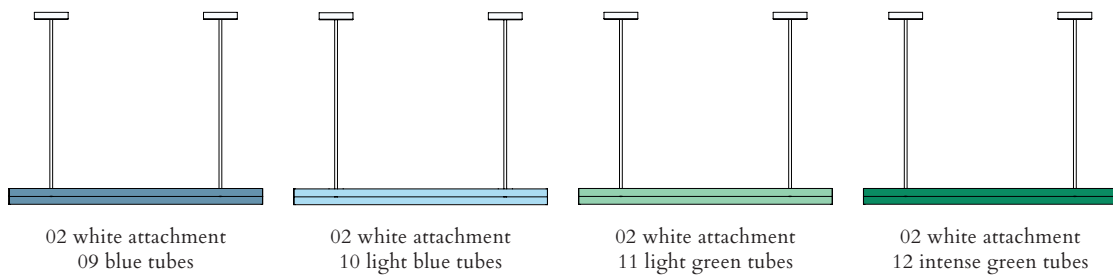

02 white attachment
07 intense yellow tube
02 white tube

02 white attachment
08 orange yellow tube
02 white tube

02 white attachment
09 blue tube
02 white tube

02 white attachment
10 light blue tube
02 white tube

02 white attachment
11 light green tube
02 white tube

02 white attachment
12 intense green tube
02 white tube

COLOUR CONCEPT B

White + one colour

560OL-P02-M0B

ATELIER ARETI

COLOUR CONCEPT B

White + one colour