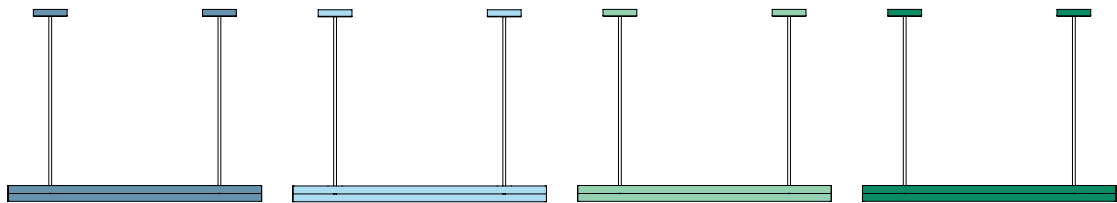

09 blue

10 light blue

11 light green

12 intense green

COLOUR CONCEPT A

Monochrome

560OL-P02-M0A