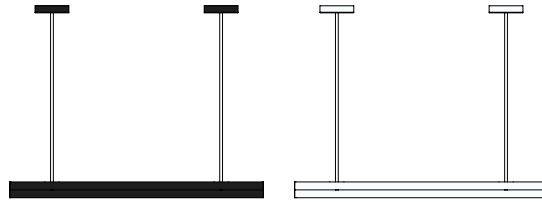

ATELIER ARETI

01 black

02 white