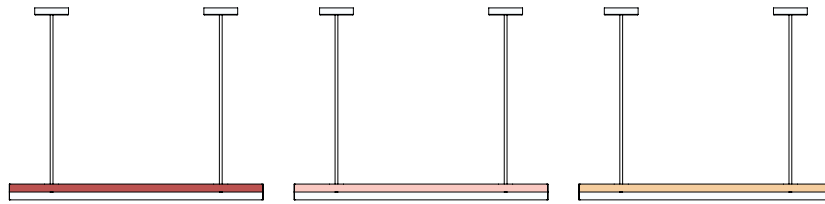

ATELIER ARETI

02 white attachment
03 red tube
02 white tube

02 white attachment
04 pink tube
02 white tube

02 white attachment
05 sand tube
02 white tube