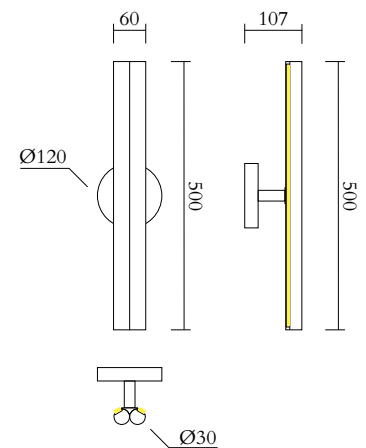

MADE IN

Germany