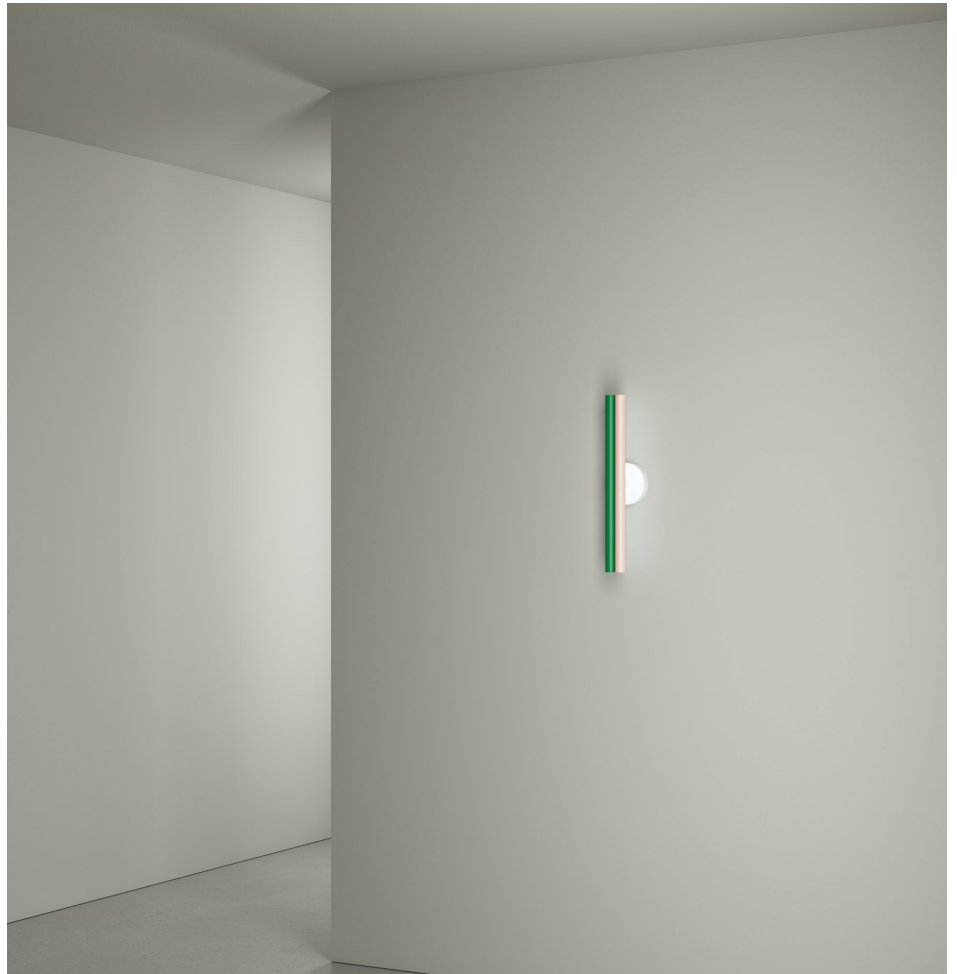

ATELIER ARETI

ELEMENTS COLLECTION

Parallel tubes

Wall Light

560OL-W01

02 white attachment, 12 intense green tube, 04 pink tube

Colour Concept D - 560OL-W01-M0D

COLOUR CONCEPTS:

- A - Monochrome
- B - White + one colour
- C - Black, white + one colour
- D - White + two colours

ATELIER ARETI

COLOUR CONCEPT A Monochrome

-  01 Black
-  02 White
-  03 Red
-  04 Pink
-  05 Sand
-  06 Light yellow
-  07 Intense yellow
-  08 Orange yellow
-  09 Blue
-  10 Light blue
-  11 Light green
-  12 Intense green

Colour Concept A - 560OL-W01-M0A

PRODUCT

Parallel tubes
Wall light 560OL-W01
10 light blue monochrome

VERSIONS

Refer to the next page

TECHNICAL DETAILS

Built in LED 10W
110-230V
IP20

MADE IN

Colour Concept B - 560OL-W01-M0B

PRODUCT

Parallel tubes

Wall light 560OL-W01

02 white attachment, 02 white tube,
05 sand tube

VERSIONS

Refer to the next page

TECHNICAL DETAILS