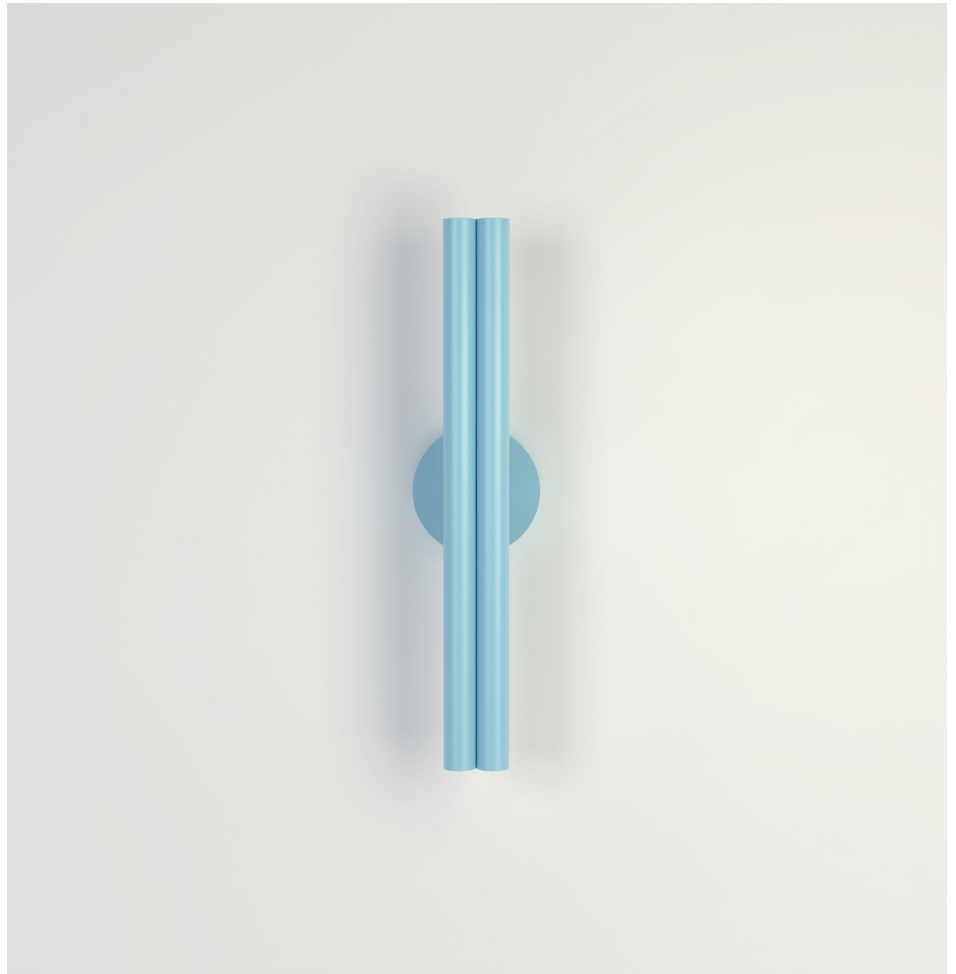

ATELIER ARETI

ELEMENTS COLLECTION

Parallel tubes

Wall Light

560OL-W01

02 white attachment, 12 intense green tube, 04 pink tube

Colour Concept D - 560OL-W01-M0D

COLOUR CONCEPTS:

Colour Concept A - 560OL-W01-M0A

PRODUCT

Parallel tubes
Wall light 560OL-W01
10 light blue monochrome

VERSIONS

Refer to the next page

TECHNICAL DETAILS

Built in LED 10W
110-230V
IP20

MADE IN