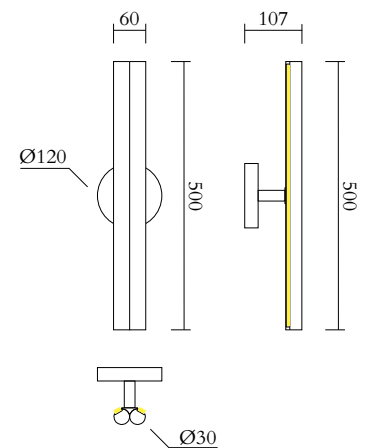

MADE IN

Germany