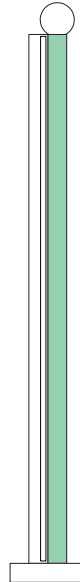

02 white base + rectangle
11 light green tube