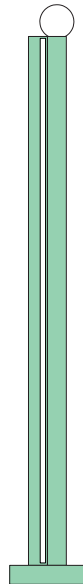

11 light green