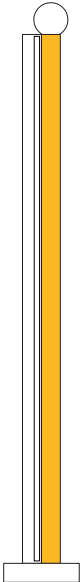

02 white base + rectangle
08 orange yellow tube