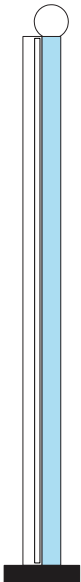

01 black base
02 white rectangle
10 light blue tube