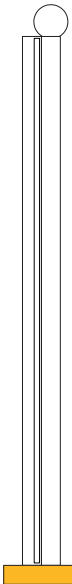

08 orange yellow base
02 white rectangle + tube