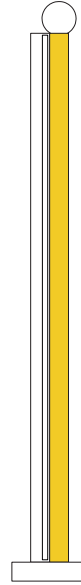

ATELIER ARETI

ELEMENTS COLLECTION

Tube and rectangle

Floor Light / Globe

561OL-F02

03 red base, 02 white rectangle, 10 light blue tube

Colour Concept D - 561OL-F02-M0D

COLOUR CONCEPTS:

- A - Monochrome
- B - White + one colour
- C - Black, white + one colour
- D - White + two colours

ATELIER ARETI

COLOUR CONCEPT A Monochrome

-  01 Black
-  02 White
-  03 Red
-  04 Pink
-  05 Sand
-  06 Light yellow
-  07 Intense yellow
-  08 Orange yellow
-  09 Blue
-  10 Light blue
-  11 Light green
-  12 Intense green

Colour Concept A - 561OL-F02-M0A

PRODUCT

Tube and Rectangle
Floor light / Globe 561OL-F02
05 sand monochrome

VERSIONS

Refer to the next page

TECHNICAL DETAILS

1 x G9 LED 5W max
Built in LED tube 25W
110-230V
IP20
Light bulb not included

02 white base + rectangle
05 sand tube

02 white base + rectangle
06 light yellow tube

02 white base + rectangle
07 intense yellow tube

02 white base + rectangle
08 orange yellow tube

02 white base + rectangle
09 blue tube