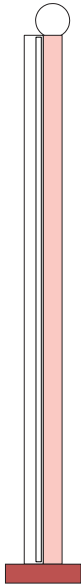

ATELIER ARETI

03 red base
02 white rectangle
04 pink tube