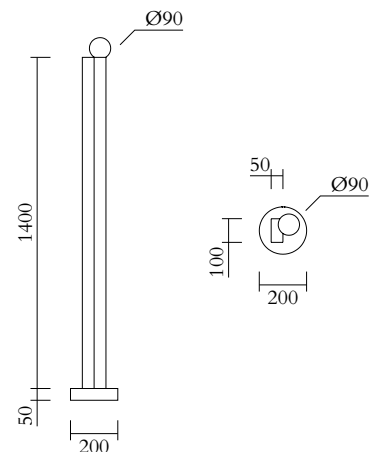

Colour Concept A - 561OL-F02-M0A

PRODUCT

Tube and Rectangle
Floor light / Globe 561OL-F02
05 sand monochrome

VERSIONS

Refer to the next page

TECHNICAL DETAILS

1 x G9 LED 5W max
Built in LED tube 25W
110-230V
IP20
Light bulb not included

CABLE LENGTH

2,00 m

MADE IN

Germany

ATELIER ARETI

01 black

02 white

COLOUR CONCEPT A