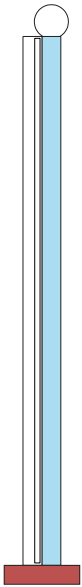

03 red base
02 white rectangle
10 light blue tube