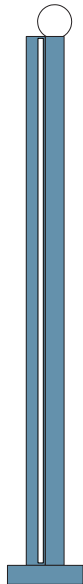

ATELIER ARETI

09 blue

COLOUR CONCEPT A

Monochrome

561OL-F02-M0A