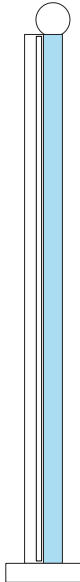

ATELIER ARETI

ELEMENTS COLLECTION

Tube and rectangle

Floor Light / Globe

561OL-F02

03 red base, 02 white rectangle, 10 light blue tube

Colour Concept D - 561OL-F02-M0D

COLOUR CONCEPTS:

- A - Monochrome
- B - White + one colour
- C - Black, white + one colour
- D - White + two colours

ATELIER ARETI

COLOUR CONCEPT A Monochrome

-  01 Black
-  02 White
-  03 Red
-  04 Pink
-  05 Sand
-  06 Light yellow
-  07 Intense yellow
-  08 Orange yellow
-  09 Blue
-  10 Light blue
-  11 Light green
-  12 Intense green

Colour Concept A - 561OL-F02-M0A

PRODUCT

Tube and Rectangle
Floor light / Globe 561OL-F02
05 sand monochrome

VERSIONS

Refer to the next page

TECHNICAL DETAILS

1 x G9 LED 5W max
Built in LED tube 25W
110-230V
IP20
Light bulb not included

02 white base + rectangle
05 sand tube

02 white base + rectangle
06 light yellow tube

02 white base + rectangle
07 intense yellow tube

02 white base + rectangle
08 orange yellow tube

02 white base + rectangle
09 blue tube