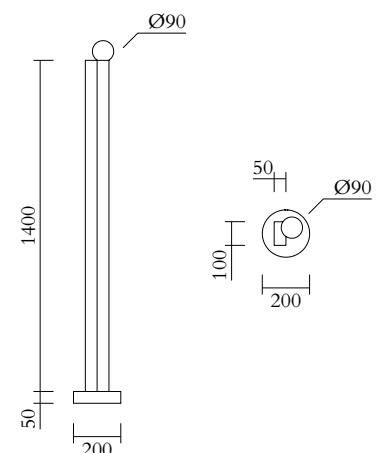

Colour Concept B - 561OL-F02-M0B

PRODUCT

Tube and Rectangle
Floor light / Globe 561OL-F02
02 white base and rectangle, 09 blue tube

VERSIONS

Refer to the next page

TECHNICAL DETAILS

1 x G9 LED 5W max
Built in LED tube 25W
110-230V
IP20
Light bulb not included

CABLE LENGTH

2,00 m

MADE IN

Germany

ATELIER ARETI

03 red base
02 white rectangle + tube

04 pink base
02 white rectangle + tube

05 sand base
02 white rectangle + tube