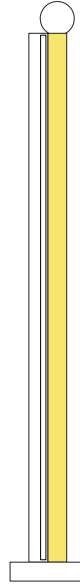

ATELIER ARETI

ELEMENTS COLLECTION

Tube and rectangle

Floor Light / Globe

561OL-F02

03 red base, 02 white rectangle, 10 light blue tube

Colour Concept D - 561OL-F02-M0D

COLOUR CONCEPTS:

- A - Monochrome
- B - White + one colour
- C - Black, white + one colour
- D - White + two colours

ATELIER ARETI

COLOUR CONCEPT A Monochrome

-  01 Black
-  02 White
-  03 Red
-  04 Pink
-  05 Sand
-  06 Light yellow
-  07 Intense yellow
-  08 Orange yellow
-  09 Blue
-  10 Light blue
-  11 Light green
-  12 Intense green

Colour Concept A - 561OL-F02-M0A

PRODUCT

Tube and Rectangle
Floor light / Globe 561OL-F02
05 sand monochrome

VERSIONS

Refer to the next page

TECHNICAL DETAILS

1 x G9 LED 5W max
Built in LED tube 25W
110-230V
IP20
Light bulb not included

02 white base + rectangle
05 sand tube

02 white base + rectangle
06 light yellow tube

02 white base + rectangle
07 intense yellow tube

02 white base + rectangle
08 orange yellow tube

02 white base + rectangle
09 blue tube