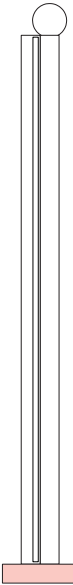

04 pink base
02 white rectangle + tube