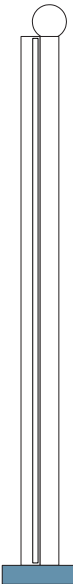

09 blue base
02 white rectangle + tube