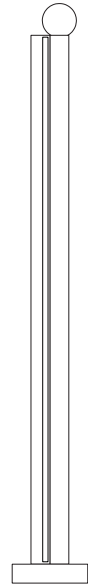

ATELIER ARETI

ELEMENTS COLLECTION

Tube and rectangle

Floor Light / Globe

561OL-F02

03 red base, 02 white rectangle, 10 light blue tube

Colour Concept D - 561OL-F02-M0D

COLOUR CONCEPTS:

- A - Monochrome
- B - White + one colour
- C - Black, white + one colour
- D - White + two colours

ATELIER ARETI

COLOUR CONCEPT A Monochrome

-  01 Black
-  02 White
-  03 Red
-  04 Pink
-  05 Sand
-  06 Light yellow
-  07 Intense yellow
-  08 Orange yellow
-  09 Blue
-  10 Light blue
-  11 Light green
-  12 Intense green

Colour Concept A - 561OL-F02-M0A

PRODUCT

Tube and Rectangle
Floor light / Globe 561OL-F02
05 sand monochrome

VERSIONS

Refer to the next page

TECHNICAL DETAILS

1 x G9 LED 5W max
Built in LED tube 25W
110-230V
IP20
Light bulb not included

CABLE LENGTH

2,00 m

MADE IN

Germany

ATELIER ARETI

01 black

02 white

COLOUR CONCEPT A