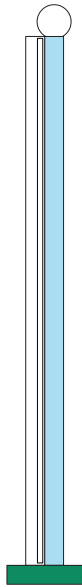

12 intense green base
02 white rectangle
10 light blue tube