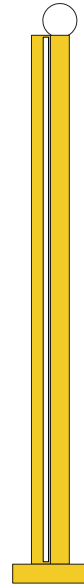

ATELIER ARETI

ELEMENTS COLLECTION

Tube and rectangle

Floor Light / Globe

561OL-F02

03 red base, 02 white rectangle, 10 light blue tube

Colour Concept D - 561OL-F02-M0D

COLOUR CONCEPTS:

- A - Monochrome
- B - White + one colour
- C - Black, white + one colour
- D - White + two colours

ATELIER ARETI

COLOUR CONCEPT A Monochrome

-  01 Black
-  02 White
-  03 Red
-  04 Pink
-  05 Sand
-  06 Light yellow
-  07 Intense yellow
-  08 Orange yellow
-  09 Blue
-  10 Light blue
-  11 Light green
-  12 Intense green

Colour Concept A - 561OL-F02-M0A

PRODUCT

Tube and Rectangle
Floor light / Globe 561OL-F02
05 sand monochrome

VERSIONS

Refer to the next page

TECHNICAL DETAILS

1 x G9 LED 5W max
Built in LED tube 25W
110-230V
IP20
Light bulb not included

Monochrome

561OL-F02-M0A

ATELIER ARETI

03 red

04 pink

05 sand

06 light yellow

07 intense yellow