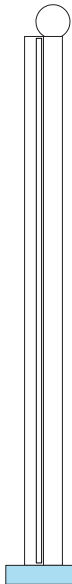

ATELIER ARETI

ELEMENTS COLLECTION

Tube and rectangle

Floor Light / Globe

561OL-F02

03 red base, 02 white rectangle, 10 light blue tube

Colour Concept D - 561OL-F02-M0D

COLOUR CONCEPTS:

- A - Monochrome
- B - White + one colour
- C - Black, white + one colour
- D - White + two colours

ATELIER ARETI

COLOUR CONCEPT A Monochrome

-  01 Black
-  02 White
-  03 Red
-  04 Pink
-  05 Sand
-  06 Light yellow
-  07 Intense yellow
-  08 Orange yellow
-  09 Blue
-  10 Light blue
-  11 Light green
-  12 Intense green

Colour Concept A - 561OL-F02-M0A

PRODUCT

Tube and Rectangle
Floor light / Globe 561OL-F02
05 sand monochrome

VERSIONS

Refer to the next page

TECHNICAL DETAILS

1 x G9 LED 5W max
Built in LED tube 25W
110-230V
IP20
Light bulb not included

06 light yellow base
02 white rectangle + tube

07 intense yellow base
02 white rectangle + tube

08 orange yellow base
02 white rectangle + tube

09 blue base
02 white rectangle + tube

10 light blue base
02 white rectangle + tube