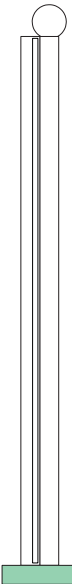

ATELIER ARETI

ELEMENTS COLLECTION

Tube and rectangle

Floor Light / Globe

561OL-F02

03 red base, 02 white rectangle, 10 light blue tube

Colour Concept D - 561OL-F02-M0D

COLOUR CONCEPTS:

- A - Monochrome
- B - White + one colour
- C - Black, white + one colour
- D - White + two colours

ATELIER ARETI

COLOUR CONCEPT A Monochrome

-  01 Black
-  02 White
-  03 Red
-  04 Pink
-  05 Sand
-  06 Light yellow
-  07 Intense yellow
-  08 Orange yellow
-  09 Blue
-  10 Light blue
-  11 Light green
-  12 Intense green

Colour Concept A - 561OL-F02-M0A

PRODUCT

Tube and Rectangle
Floor light / Globe 561OL-F02
05 sand monochrome

VERSIONS

Refer to the next page

TECHNICAL DETAILS

1 x G9 LED 5W max
Built in LED tube 25W
110-230V
IP20
Light bulb not included

06 light yellow base
02 white rectangle + tube

07 intense yellow base
02 white rectangle + tube

08 orange yellow base
02 white rectangle + tube

09 blue base
02 white rectangle + tube

10 light blue base
02 white rectangle + tube