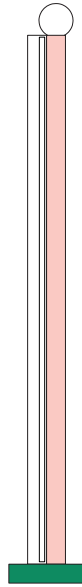

12 intense green base
02 white rectangle
04 pink tube