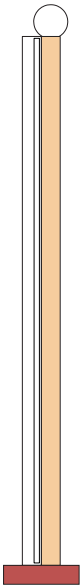

03 red base
02 white rectangle
05 sand tube