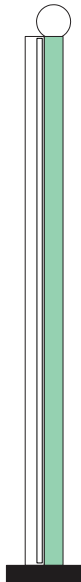

01 black base
02 white rectangle
11 light green tube