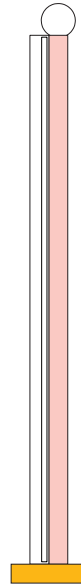

08 orange yellow base
02 white rectangle
04 pink tube