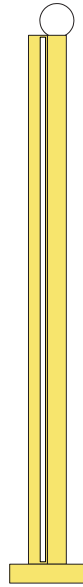

ATELIER ARETI

ELEMENTS COLLECTION

Tube and rectangle

Floor Light / Globe

561OL-F02

03 red base, 02 white rectangle, 10 light blue tube

Colour Concept D - 561OL-F02-M0D

COLOUR CONCEPTS:

- A - Monochrome
- B - White + one colour
- C - Black, white + one colour
- D - White + two colours

ATELIER ARETI

COLOUR CONCEPT A Monochrome

-  01 Black
-  02 White
-  03 Red
-  04 Pink
-  05 Sand
-  06 Light yellow
-  07 Intense yellow
-  08 Orange yellow
-  09 Blue
-  10 Light blue
-  11 Light green
-  12 Intense green

Colour Concept A - 561OL-F02-M0A

PRODUCT

Tube and Rectangle
Floor light / Globe 561OL-F02
05 sand monochrome

VERSIONS

Refer to the next page

TECHNICAL DETAILS

1 x G9 LED 5W max
Built in LED tube 25W
110-230V
IP20
Light bulb not included

Monochrome

561OL-F02-M0A

ATELIER ARETI

03 red

04 pink

05 sand

06 light yellow

07 intense yellow