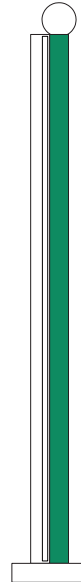

02 white base + rectangle
12 intense green tube

COLOUR CONCEPT B

White + one colour

561OL-F02-M0B