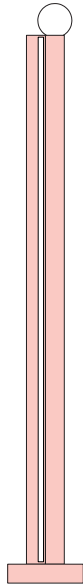

ATELIER ARETI

ELEMENTS COLLECTION

Tube and rectangle

Floor Light / Globe

561OL-F02

03 red base, 02 white rectangle, 10 light blue tube

Colour Concept D - 561OL-F02-M0D

COLOUR CONCEPTS:

- A - Monochrome
- B - White + one colour
- C - Black, white + one colour
- D - White + two colours

ATELIER ARETI

COLOUR CONCEPT A Monochrome

-  01 Black
-  02 White
-  03 Red
-  04 Pink
-  05 Sand
-  06 Light yellow
-  07 Intense yellow
-  08 Orange yellow
-  09 Blue
-  10 Light blue
-  11 Light green
-  12 Intense green

Colour Concept A - 561OL-F02-M0A

PRODUCT

Tube and Rectangle
Floor light / Globe 561OL-F02
05 sand monochrome

VERSIONS

Refer to the next page

TECHNICAL DETAILS

1 x G9 LED 5W max
Built in LED tube 25W
110-230V
IP20
Light bulb not included

Monochrome

561OL-F02-M0A

ATELIER ARETI

03 red

04 pink

05 sand

06 light yellow

07 intense yellow