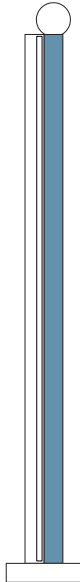

ATELIER ARETI

ELEMENTS COLLECTION

Tube and rectangle

Floor Light / Globe

561OL-F02

03 red base, 02 white rectangle, 10 light blue tube

Colour Concept D - 561OL-F02-M0D

COLOUR CONCEPTS:

- A - Monochrome
- B - White + one colour
- C - Black, white + one colour
- D - White + two colours

ATELIER ARETI

COLOUR CONCEPT A Monochrome

-  01 Black
-  02 White
-  03 Red
-  04 Pink
-  05 Sand
-  06 Light yellow
-  07 Intense yellow
-  08 Orange yellow
-  09 Blue
-  10 Light blue
-  11 Light green
-  12 Intense green

Colour Concept A - 561OL-F02-M0A

PRODUCT

Tube and Rectangle
Floor light / Globe 561OL-F02
05 sand monochrome

VERSIONS

Refer to the next page

TECHNICAL DETAILS

1 x G9 LED 5W max
Built in LED tube 25W
110-230V
IP20
Light bulb not included

02 white base + rectangle
05 sand tube

02 white base + rectangle
06 light yellow tube

02 white base + rectangle
07 intense yellow tube

02 white base + rectangle
08 orange yellow tube

02 white base + rectangle
09 blue tube