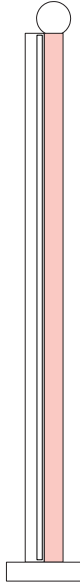

02 white base + rectangle
04 pink tube