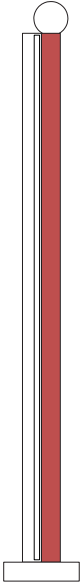

ATELIER ARETI

02 white base + rectangle
03 red tube