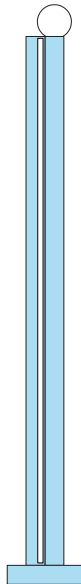

10 light blue