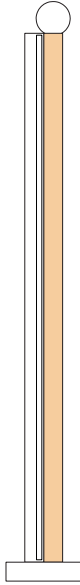

02 white base + rectangle
05 sand tube