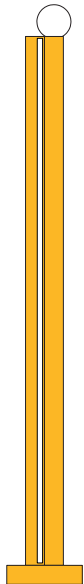

ATELIER ARETI

ELEMENTS COLLECTION

Tube and rectangle

Floor Light / Globe

561OL-F02

03 red base, 02 white rectangle, 10 light blue tube

Colour Concept D - 561OL-F02-M0D

COLOUR CONCEPTS:

- A - Monochrome
- B - White + one colour
- C - Black, white + one colour
- D - White + two colours

ATELIER ARETI

COLOUR CONCEPT A Monochrome

-  01 Black
-  02 White
-  03 Red
-  04 Pink
-  05 Sand
-  06 Light yellow
-  07 Intense yellow
-  08 Orange yellow
-  09 Blue
-  10 Light blue
-  11 Light green
-  12 Intense green

Colour Concept A - 561OL-F02-M0A

PRODUCT

Tube and Rectangle
Floor light / Globe 561OL-F02
05 sand monochrome

VERSIONS

Refer to the next page

TECHNICAL DETAILS

1 x G9 LED 5W max
Built in LED tube 25W
110-230V
IP20
Light bulb not included

Monochrome

561OL-F02-M0A

ATELIER ARETI

03 red

04 pink

05 sand

06 light yellow

07 intense yellow