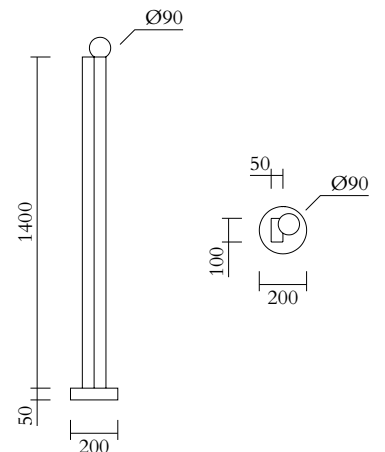

MADE IN

Germany