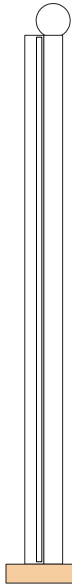

05 sand base
02 white rectangle + tube