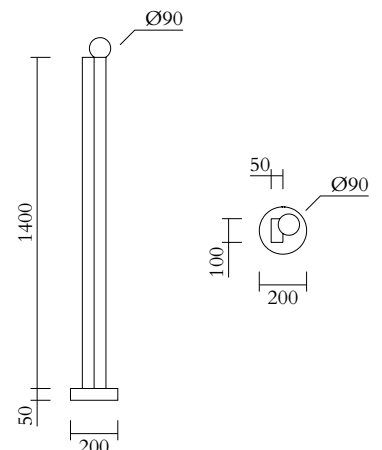

PRODUCT

Tube and Rectangle
Floor light / Globe 561OL-F02
01 black base, 02 white rectangle, 03 red tube

VERSIONS

Refer to the next page

TECHNICAL DETAILS

1 x G9 LED 5W max
Built in LED tube 25W
110-230V
IP20
Light bulb not included

CABLE LENGTH

2,00 m

MADE IN

Germany

ATELIER ARETI

01 black base
02 white rectangle
03 red tube

01 black base
02 white rectangle
04 pink tube

01 black base
02 white rectangle
05 sand tube