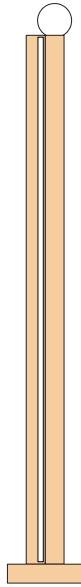

ATELIER ARETI

ELEMENTS COLLECTION

Tube and rectangle

Floor Light / Globe

561OL-F02

03 red base, 02 white rectangle, 10 light blue tube

Colour Concept D - 561OL-F02-M0D

COLOUR CONCEPTS:

- A - Monochrome
- B - White + one colour
- C - Black, white + one colour
- D - White + two colours

ATELIER ARETI

COLOUR CONCEPT A Monochrome

-  01 Black
-  02 White
-  03 Red
-  04 Pink
-  05 Sand
-  06 Light yellow
-  07 Intense yellow
-  08 Orange yellow
-  09 Blue
-  10 Light blue
-  11 Light green
-  12 Intense green

Colour Concept A - 561OL-F02-M0A

PRODUCT

Tube and Rectangle
Floor light / Globe 561OL-F02
05 sand monochrome

VERSIONS

Refer to the next page

TECHNICAL DETAILS

1 x G9 LED 5W max
Built in LED tube 25W
110-230V
IP20
Light bulb not included

Monochrome

561OL-F02-M0A

ATELIER ARETI

03 red

04 pink

05 sand

06 light yellow

07 intense yellow