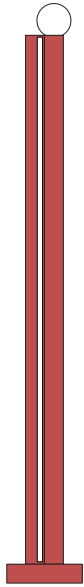

ATELIER ARETI

ELEMENTS COLLECTION

Tube and rectangle

Floor Light / Globe

561OL-F02

03 red base, 02 white rectangle, 10 light blue tube

Colour Concept D - 561OL-F02-M0D

COLOUR CONCEPTS:

- A - Monochrome
- B - White + one colour
- C - Black, white + one colour
- D - White + two colours

ATELIER ARETI

COLOUR CONCEPT A Monochrome

-  01 Black
-  02 White
-  03 Red
-  04 Pink
-  05 Sand
-  06 Light yellow
-  07 Intense yellow
-  08 Orange yellow
-  09 Blue
-  10 Light blue
-  11 Light green
-  12 Intense green

Colour Concept A - 561OL-F02-M0A

PRODUCT

Tube and Rectangle
Floor light / Globe 561OL-F02
05 sand monochrome

VERSIONS

Refer to the next page

TECHNICAL DETAILS

1 x G9 LED 5W max
Built in LED tube 25W
110-230V
IP20
Light bulb not included

Monochrome

561OL-F02-M0A

ATELIER ARETI

03 red

04 pink

05 sand

06 light yellow

07 intense yellow