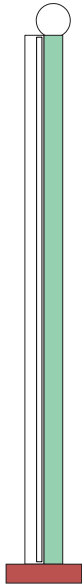

03 red base
02 white rectangle
11 light green tube