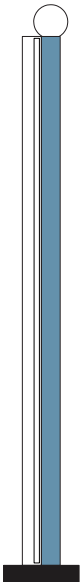

01 black base
02 white rectangle
09 blue tube