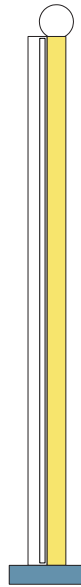

09 blue base
02 white rectangle
06 light yellow tube

COLOUR CONCEPT D

White + two colours

561OL-F02-M0D