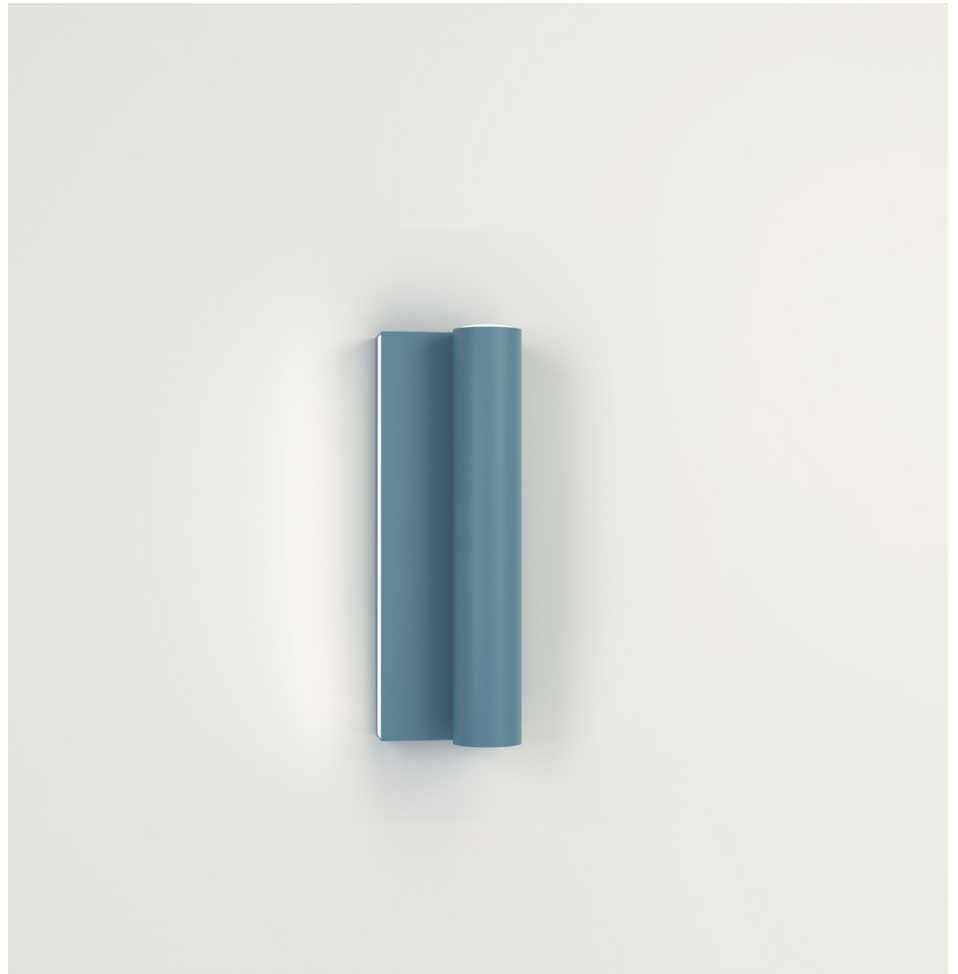

ATELIER ARETI

ELEMENTS COLLECTION

Tube and rectangle

Wall Light

561OL-W01

06 light yellow rectangle, 01 black tube

Colour Concept C - 561OL-W01-M0C

COLOUR CONCEPTS:

Colour Concept A - 561OL-W01-M0A

PRODUCT

Tube and Rectangle
Wall light 561OL-W01
09 blue monochrome

VERSIONS

Refer to the next page

TECHNICAL DETAILS

Built in LED 8W
110-230V
IP20

MADE IN
Germany