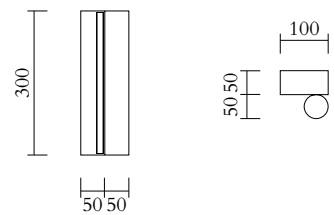

Colour Concept A - 561OL-W01-M0A

PRODUCT

Tube and Rectangle
Wall light 561OL-W01
09 blue monochrome

VERSIONS

Refer to the next page

TECHNICAL DETAILS

Built in LED 8W
110-230V
IP20

MADE IN
Germany