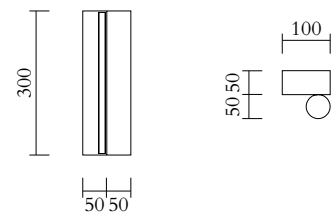

Colour Concept D - 561OL-W01-M0D

PRODUCT

Tube and Rectangle
Wall light 561OL-W01
04 pink rectangle, 08 orange yellow tube

VERSIONS

Refer to the next page

TECHNICAL DETAILS

Built in LED 8W
110-230V
IP20

MADE IN
Germany