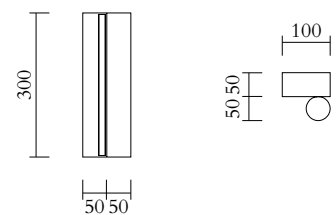

Colour Concept B - 561OL-W01-M0B

PRODUCT

Tube and Rectangle
Wall light 561OL-W01
02 white rectangle, 03 red tube

VERSIONS

Refer to the next page

TECHNICAL DETAILS

Built in LED 8W
110-230V
IP20

MADE IN
Germany