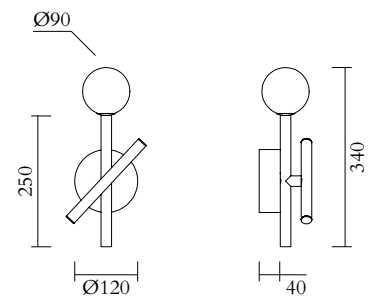

TECHNICAL DETAILS

1 x G9 LED 5W max
Built in LED tube 8W
110-230V
IP20
Light bulb not included

MADE IN
Germany