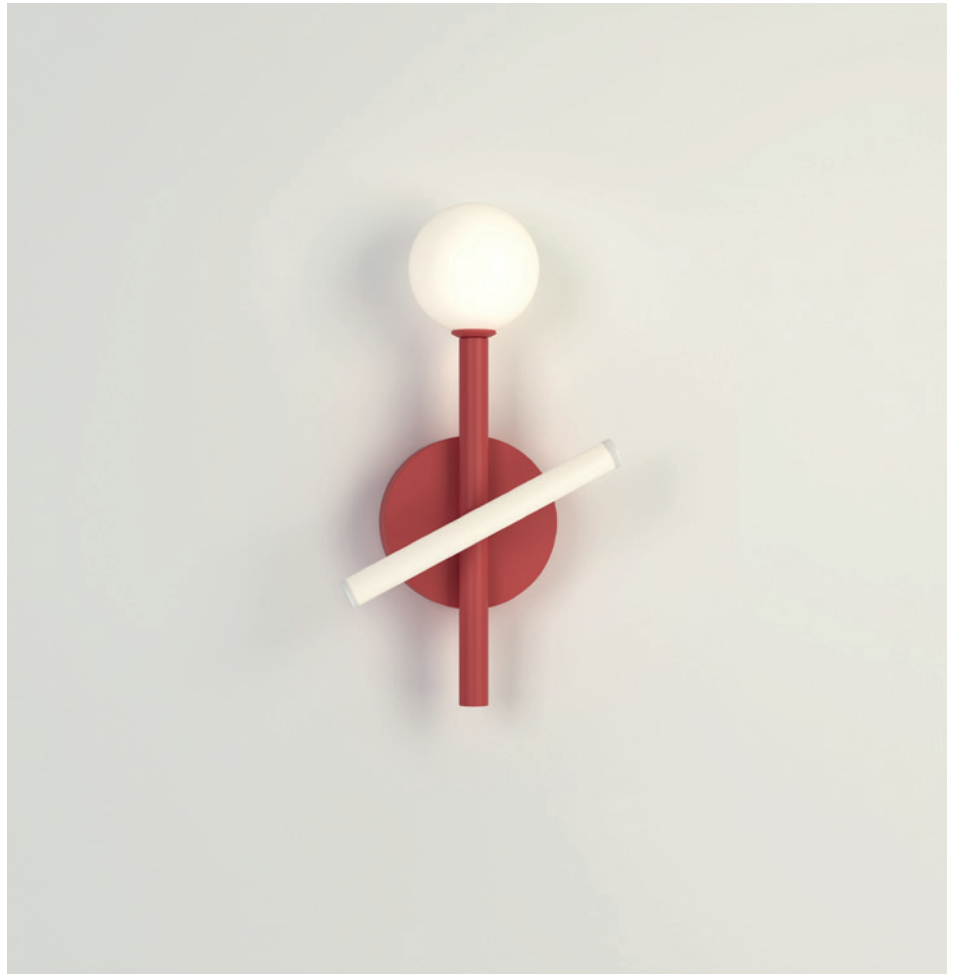

ATELIER ARETI

ELEMENTS COLLECTION

Tube and globe

Wall Light / Globe

564OL-W01

09 blue attachmnt, 01 black tube

Colour Concept C - 564OL-W01-M0C

COLOUR CONCEPTS:

Colour Concept A - 564OL-W01-M0A

PRODUCT

Tube and globe
Wall light / Globe 564OL-W01
03 red monochrome

VERSIONS

Refer to the next page

TECHNICAL DETAILS

1 x G9 LED 5W max
Built in LED tube 8W
110-230V
IP20
Light bulb not included