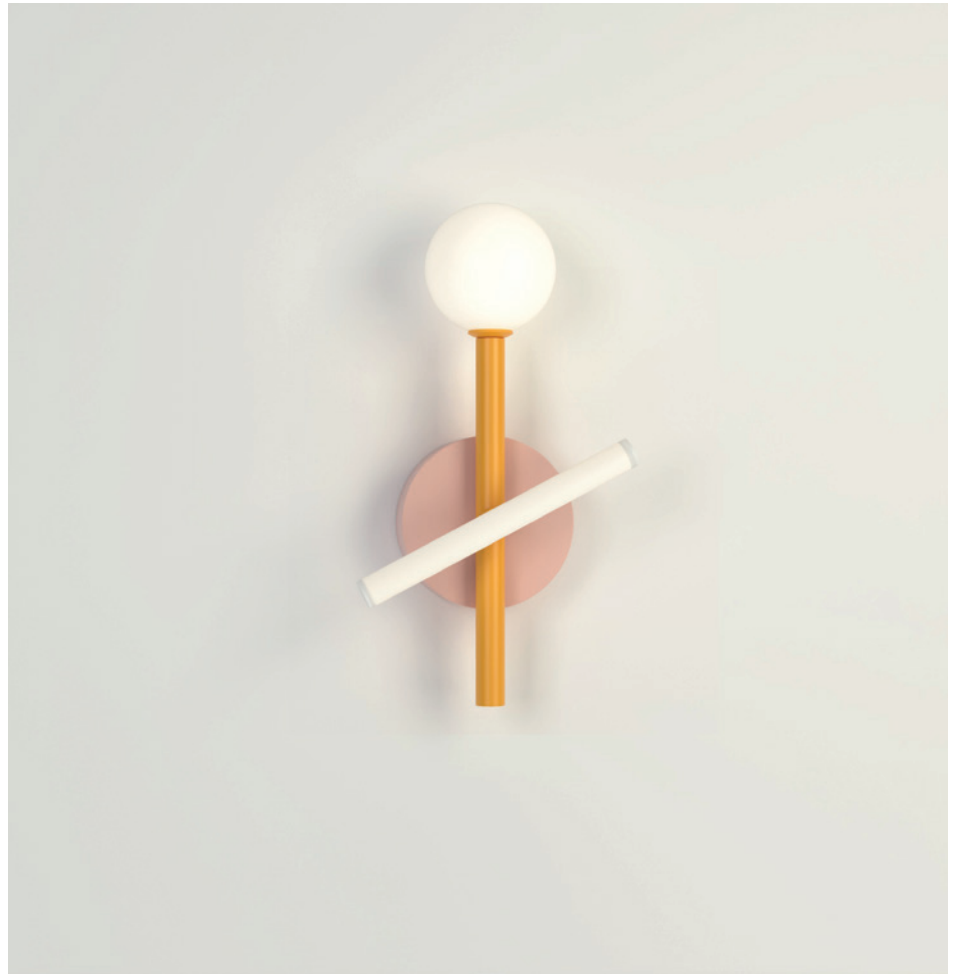

Colour Concept B - 564OL-W01-M0B

PRODUCT

Tube and globe

Wall light / Globe 564OL-W01

02 white attachment, 06 light yellow tube

VERSIONS

Refer to the next page

TECHNICAL DETAILS

11 light green attachment
01 black tube

12 intense green attachment
01 black tube

COLOUR CONCEPT C

Black + white + one colour

564OL-W01-M0C

ATELIER ARETI

COLOUR CONCEPT D

White globe + two colours

Colour Concept D - 564OL-W01-M0D

PRODUCT

Tube and globe

Wall light / Globe 564OL-W01

04 pink attachment, 08 orange yellow tube

VERSIONS

Refer to the next page

TECHNICAL DETAILS