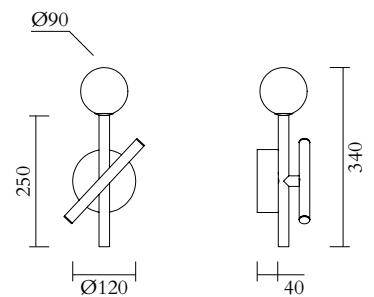

TECHNICAL DETAILS

1 x G9 LED 5W max
Built in LED tube 8W
110-230V
IP20
Light bulb not included

MADE IN
Germany