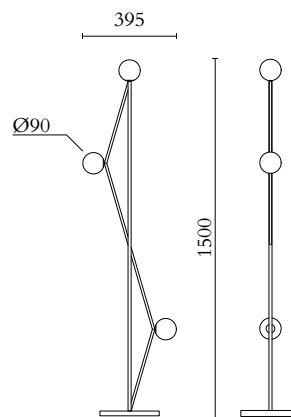

## CABLE LENGTH

2,00 m

## MADE IN

Germany

Sizes in mm. Flat attachments available on request. Variations in colour and size are available for some collections, please contact Areti for more details.

Our collections are hand made and made to order, small irregularities in shape or surface will occur, they are inherent to the hand made process and should not be seen as flaws. For detailed information on any products: [contact@atelierareti.com](mailto:contact@atelierareti.com)