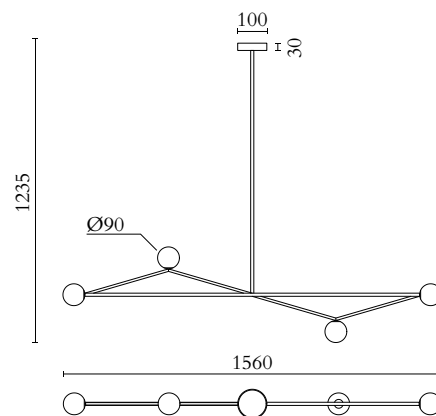

TECHNICAL DETAILS

G9 LED max 4W
110-230V
IP20
Light bulbs not included

MADE IN

Germany

Sizes in mm. Flat attachments available on request. Variations in colour and size are available for some collections, please contact Areti for more details.