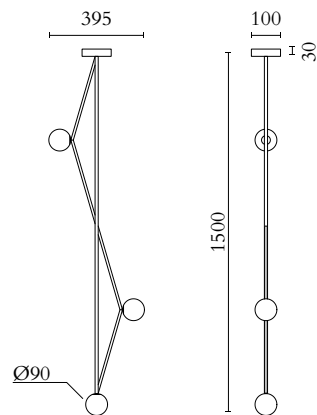

TECHNICAL DETAILS

G9 LED max 4W
110-230V
IP20
Light bulbs not included

MADE IN

Germany

Sizes in mm. Flat attachments available on request. Variations in colour and size are available for some collections, please contact Areti for more details.